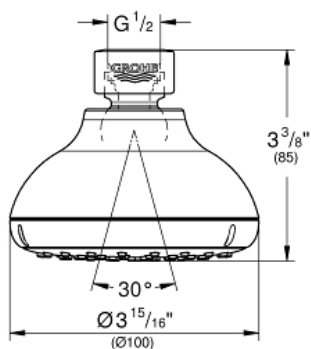

NEW TEMPESTA 100  
Shower Head 1 Spray  
MODEL # 26050001

Pure Freude  
an Wasser

GROHE

**Product Description:**  
NEW TEMPESTA 100  
Shower Head 1 Spray

**Standard Specification:**

- Rain spray pattern (1 spray-rain)
- Rotating ball joint  $\pm 15^\circ$
- GROHE EcoJoy 1.5 gpm (5.7 l/min) flow restrictor
- GROHE DreamSpray perfect spray pattern
- GROHE StarLight chrome finish
- SpeedClean® anti-lime system
- Inner WaterGuide for a longer life
- Min. recommended pressure: 15 psi
- Max Flow Rate: 1.5 gpm (5.7 L/min)

**Applicable Codes & Standards:**

- Energy Policy Act of 1992
- ASME A112.18.1/CSA B125.1
- US Federal and State material regulations
- EPA WaterSense®
- CalGreen

**Color:**

- 26050001 StarLight Chrome