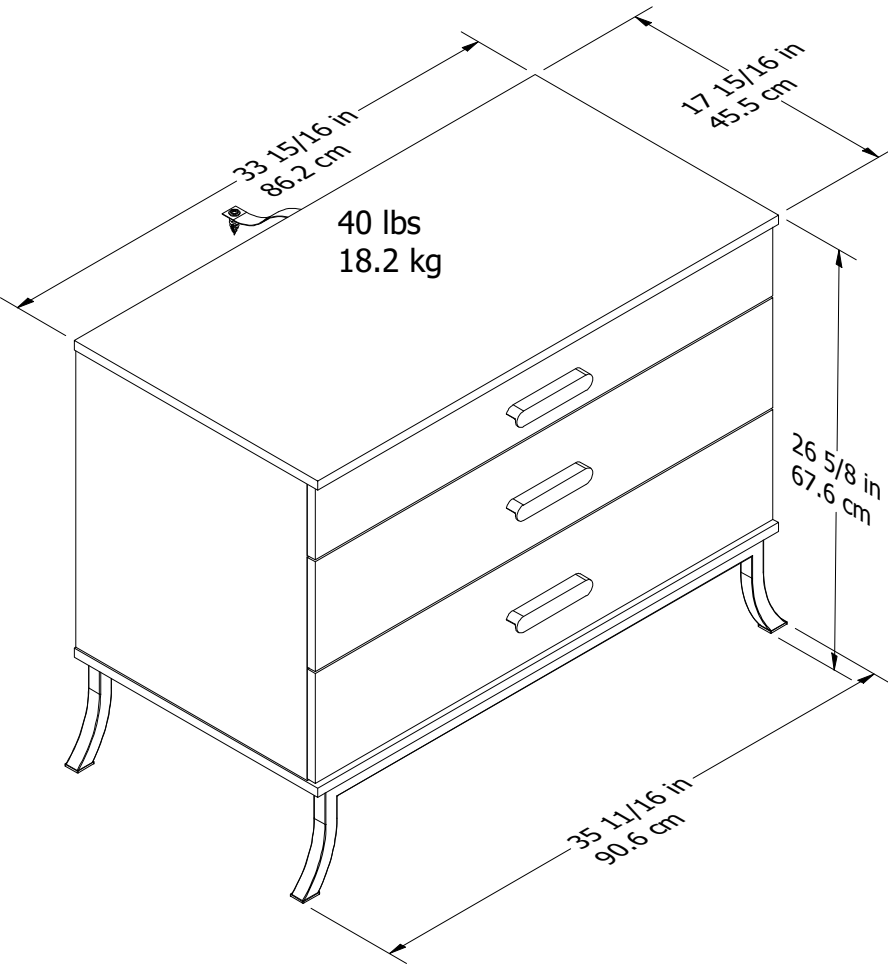

5562352ECOM THREE DRAWER DRESSER

Top Drawer dimensions:
 30-9/16 in. (77.7 cm) W
 2-1/8 in. (5.5 cm) H
 13 in. (33 cm) D
 0.496 cubic feet

Bottom Drawer dimensions:
 30-9/16 in. (77.7 cm) W
 4-13/16 in. (12.2 cm) H
 13 in. (33 cm) D
 1.1 cubic feet

Wood Breakdown: 85%
 Total storage: 2.696 cubic feet

Overall Product Size:
 26-5/8 in.H x 35 11/16 in.W x 17 15/16 in.D
 67.6 cm H x 90.6 cm W x 45.5 cm D

Maximum Weight Capacities
 Unit Weight: 64.6lbs(29.30Kg)