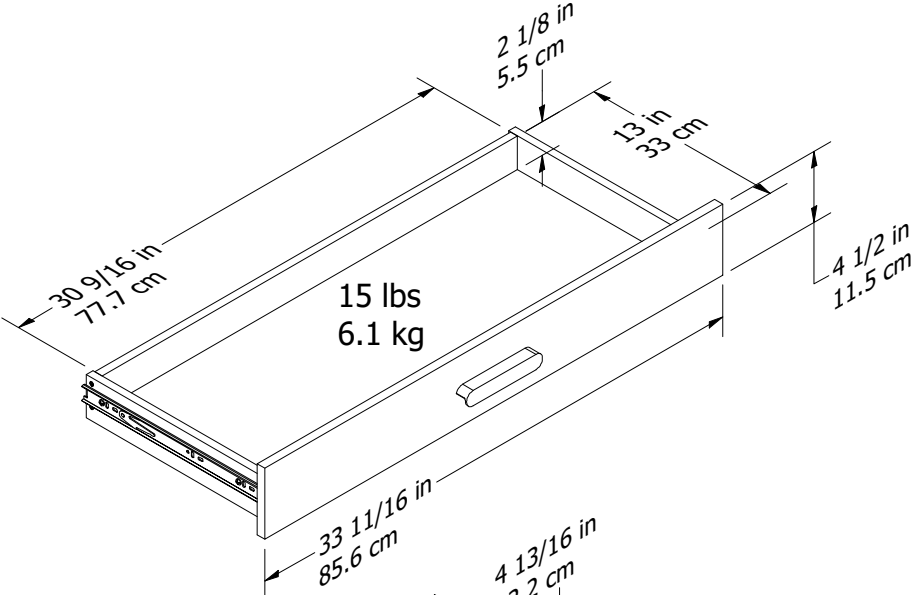

5562352ECOM THREE DRAWER DRESSER

Top Drawer dimensions:
 30-9/16 in. (77.7 cm) W
 2-1/8 in. (5.5 cm) H
 13 in. (33 cm) D
 0.496 cubic feet

Bottom Drawer dimensions:
 30-9/16 in. (77.7 cm) W
 4-13/16 in. (12.2 cm) H
 13 in. (33 cm) D
 1.1 cubic feet

Wood Breakdown: 85%
 Total storage: 2.696 cubic feet

Overall Product Size:
 26-5/8 in.H x 35 11/16 in.W x 17 15/16 in.D
 67.6 cm H x 90.6 cm W x 45.5 cm D

Maximum Weight Capacities
 Unit Weight: 64.6lbs(29.30Kg)