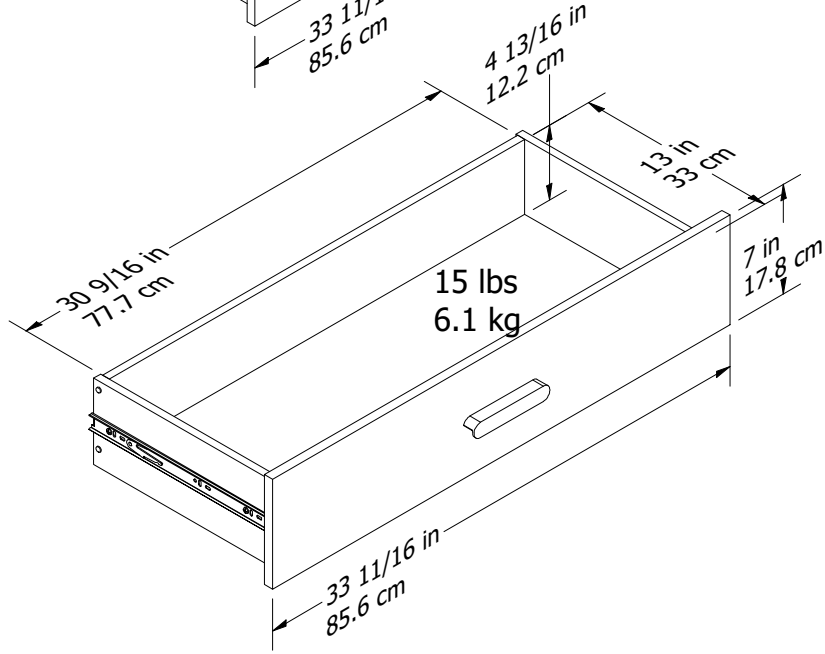

5562352ECOM THREE DRAWER DRESSER

Top Drawer dimensions:
 30-9/16 in. (77.7 cm) W
 2-1/8 in. (5.5 cm) H
 13 in. (33 cm) D
 0.496 cubic feet

Bottom Drawer dimensions:
 30-9/16 in. (77.7 cm) W
 4-13/16 in. (12.2 cm) H
 13 in. (33 cm) D
 1.1 cubic feet

Wood Breakdown: 85%
 Total storage: 2.696 cubic feet

Overall Product Size:
 26-5/8 in.H x 35 11/16 in.W x 17 15/16 in.D
 67.6 cm H x 90.6 cm W x 45.5 cm D

Maximum Weight Capacities
 Unit Weight: 64.6lbs(29.30Kg)