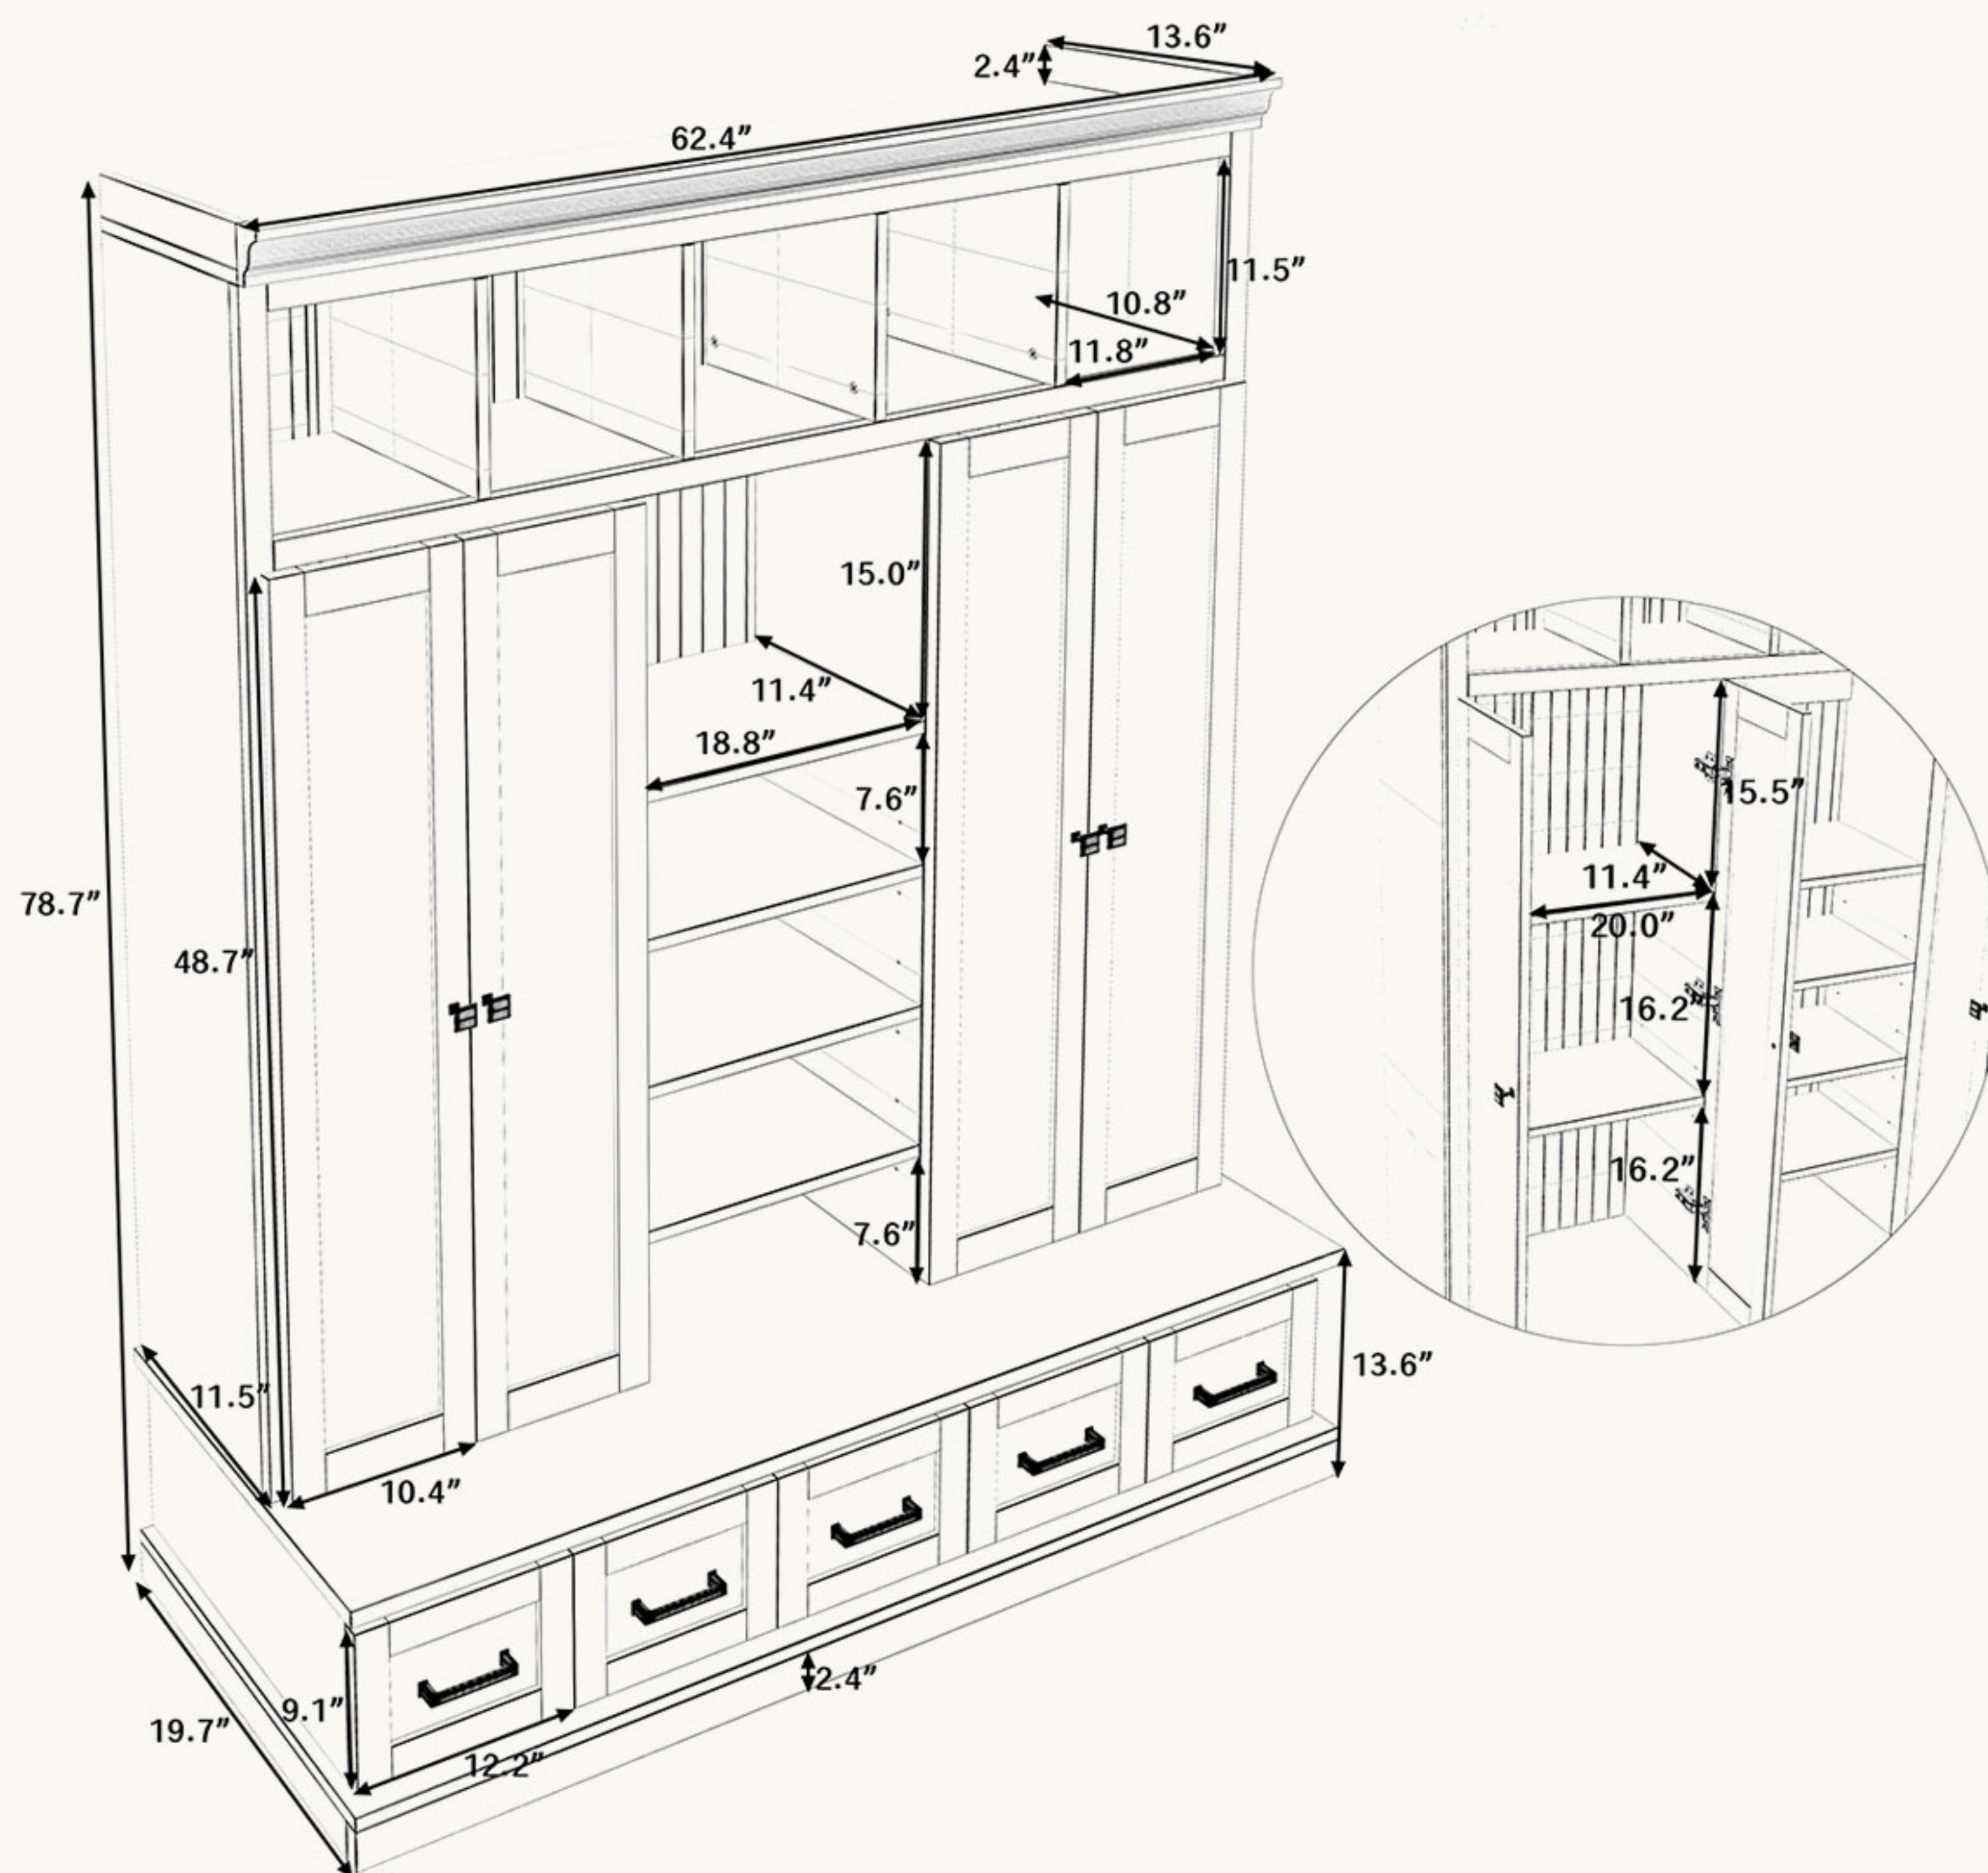

# Dimensional Details

## Product Dimensions

- Length (in.) :62.40
- Width (in.) :19.70
- Height (in.) :78.70
- Weight (lbs.):208.00

## Package Size

- Length (in.) :68.7
- Width (in.) :23.2
- Height (in.) :17.5
- Weight (lbs.):225.09