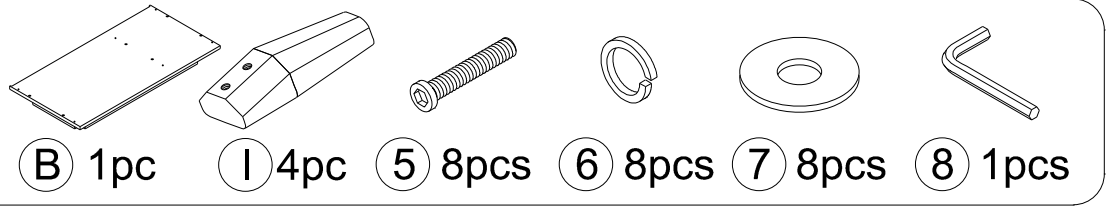

Recommended installers:2

Put a carpet on the floor
before unpacking

Estimate installation time:
30minutes

ASSEMBLY INSTRUCTIONS

PART LIST

Item no.	Reference Image	Qty	Item no.	Reference Image	Qty
(A)		X1	(F)		X2
(B)		X1	(G)		X1
(C)		X1	(H)		X2
(D)		X1	(I)		X4
(E)		X1	(J)		X1

ASSEMBLY INSTRUCTIONS

HARDWARE LIST

Item no.	Reference Image	Qty	Item no.	Reference Image	Qty
1	 Ø8*30mm	X20+2	6		X8
2		X20+2	7		X8
3		X20+2	8		X1
4	 Ø6.5*Ø3*15mm	X18+1	9		X4
5	 Ø1/4*1-3/4"	X8	10		X1

ASSEMBLY INSTRUCTIONS

ASSEMBLY INSTRUCTIONS

1

ASSEMBLY INSTRUCTIONS

2

A 1pc

B 1pc

1 12pcs

2 12pcs

1pcs

B

2pcs

C

Ø8*3/4"

1pcs

D

Ø8*1-1/2"