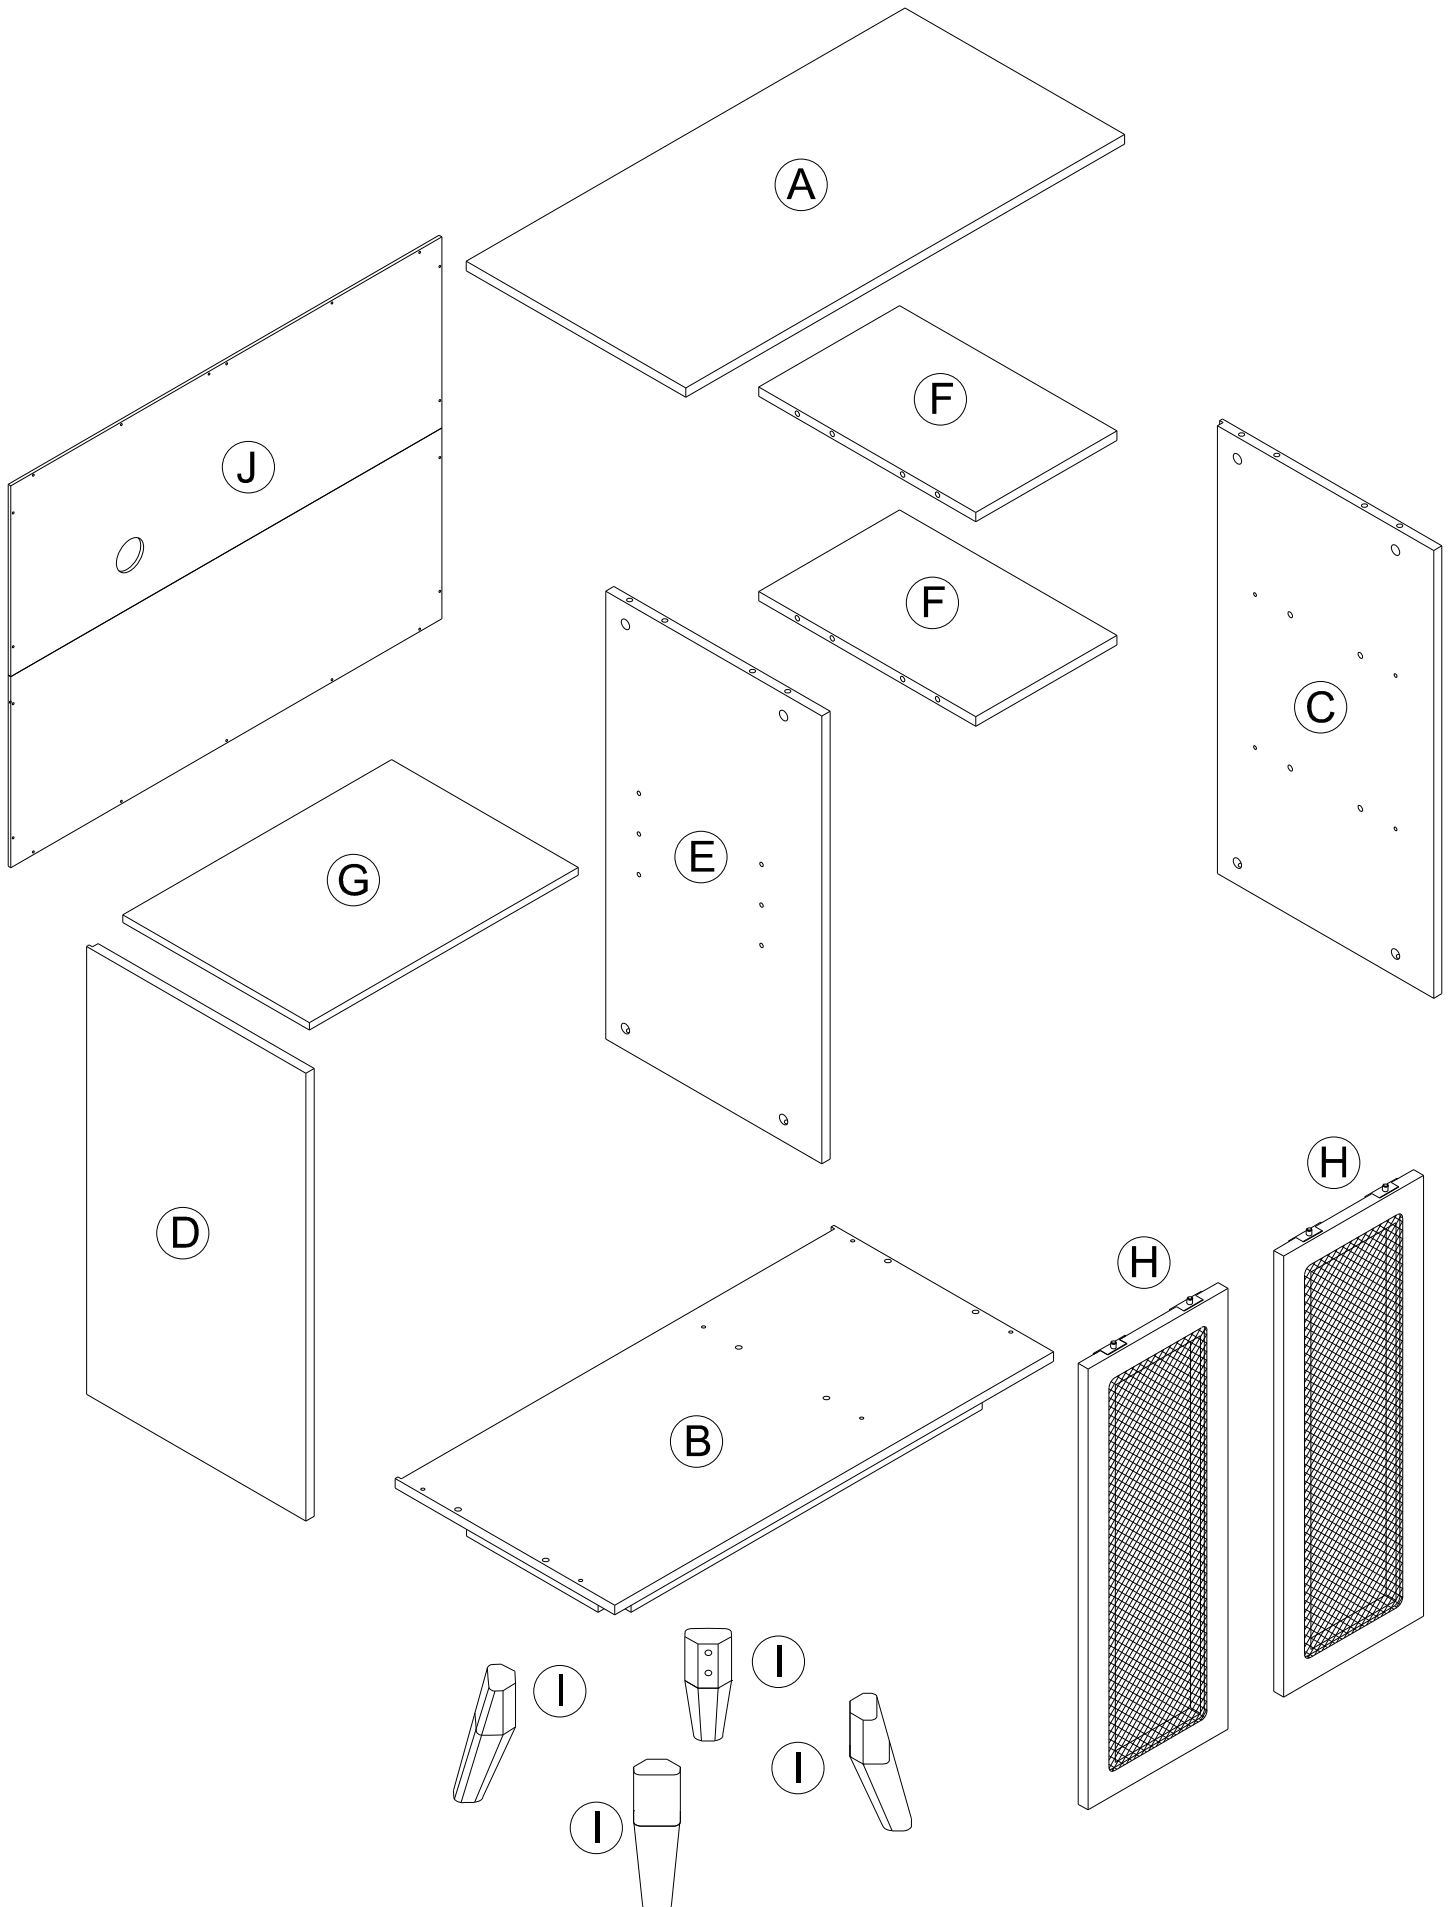

Recommended installers:2

Put a carpet on the floor
before unpacking

Estimate installation time:
30minutes

ASSEMBLY INSTRUCTIONS

PART LIST

Item no.	Reference Image	Qty	Item no.	Reference Image	Qty
(A)		X1	(F)		X2
(B)		X1	(G)		X1
(C)		X1	(H)		X2
(D)		X1	(I)		X4
(E)		X1	(J)		X1

ASSEMBLY INSTRUCTIONS

HARDWARE LIST

Item no.	Reference Image	Qty	Item no.	Reference Image	Qty
1	 Ø8*30mm	X20+2	6		X8
2		X20+2	7		X8
3		X20+2	8		X1
4	 Ø6.5*Ø3*15mm	X18+1	9		X4
5	 Ø1/4*1-3/4"	X8	10		X1

ASSEMBLY INSTRUCTIONS