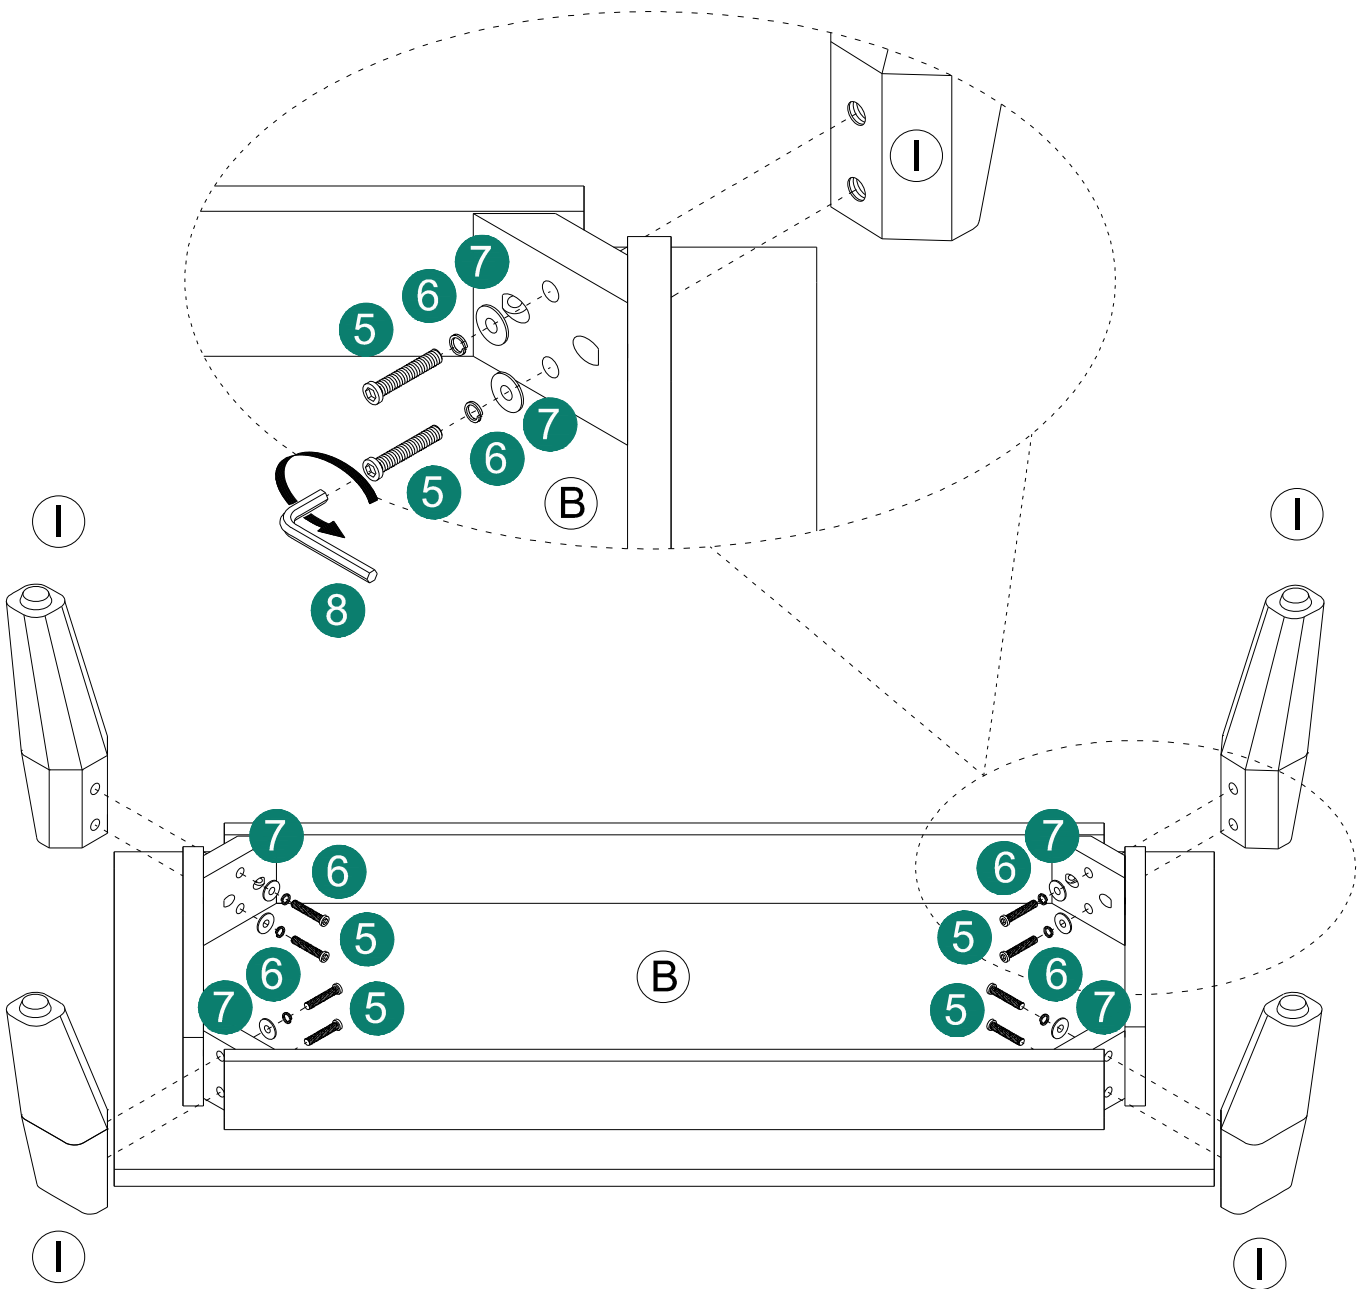

Recommended installers:2

Put a carpet on the floor
before unpacking

Estimate installation time:
30minutes

ASSEMBLY INSTRUCTIONS

PART LIST

Item no.	Reference Image	Qty	Item no.	Reference Image	Qty
(A)		X1	(F)		X2
(B)		X1	(G)		X1
(C)		X1	(H)		X2
(D)		X1	(I)		X4
(E)		X1	(J)		X1

ASSEMBLY INSTRUCTIONS

HARDWARE LIST

Item no.	Reference Image	Qty	Item no.	Reference Image	Qty
1	 Ø8*30mm	X20+2	6		X8
2		X20+2	7		X8
3		X20+2	8		X1
4	 Ø6.5*Ø3*15mm	X18+1	9		X4
5	 Ø1/4*1-3/4"	X8	10		X1

ASSEMBLY INSTRUCTIONS

ASSEMBLY INSTRUCTIONS

1

ASSEMBLY INSTRUCTIONS

2

A 1pc

B 1pc

1 12pcs

2 12pcs

1pcs

B

2pcs

C

Ø8*3/4"

1pcs

D

Ø8*1-1/2"