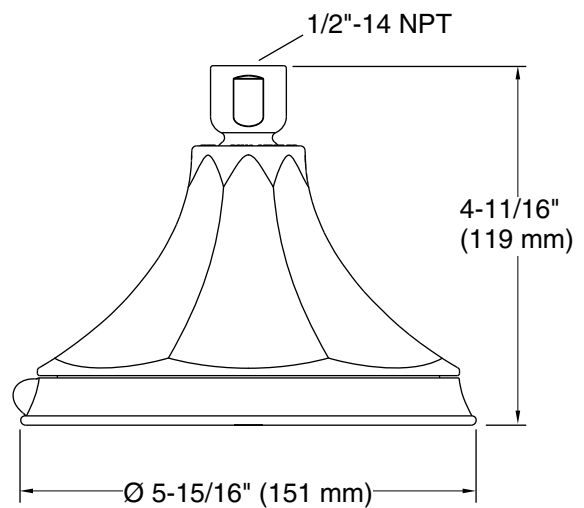

Product Information

Applicable faucet trim:	
Single function showerhead	K-457
Multi-function showerhead	K-444

Installation Notes

Install this product according to the installation guide.

K-457

K-444