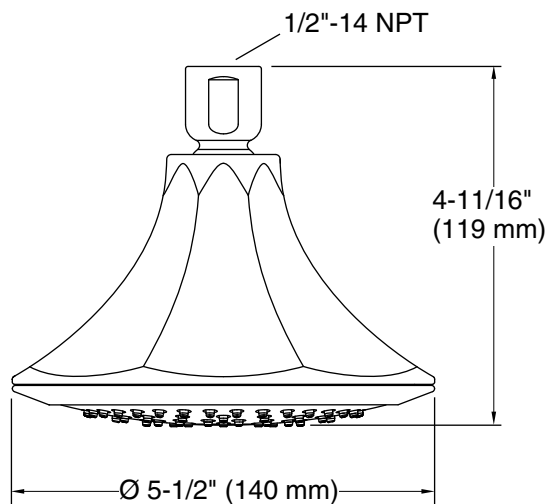

Product Information

Applicable faucet trim:	
Single function showerhead	K-457
Multi-function showerhead	K-444

Installation Notes

Install this product according to the installation guide.

K-457

K-444