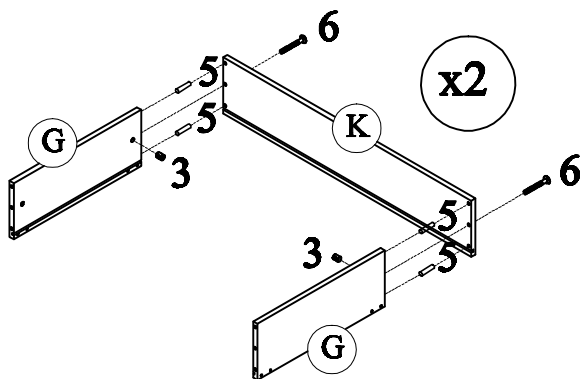

Hardware List

1  Ø10*40mm Wood dowel - 30pcs	2  (Ø15)1/4"*80mm Hex - Head bolts - 8pcs	3  1/4"*10*13mm Hole bolts - 16pcs
4  Ø6.5*90mm Hex - Head bolts - 12pcs	5  Ø8*30mm Wood dowel - 16pcs	6  (Ø15)1/4"*60mm Hex - Head bolts - 8pcs
7  (Ø15)1/4"*35mm Hex - Cap - 4pcs	8  (Ø15)1/4"*15mm Hex - Cap - 4pcs	9  Ø4*15mm Wood Screws - 8pcs
10  50*30*2mm Metal - 2pcs	11  Ø4*30mm Wood Screws - 36pcs	12  Castor - 8pcs
13  (1/4")4.5*58mm Allen Key - 1pc		

STEP 4:

1	2	3
		
4PCS	8PCS	8PCS

STEP 5:

11

16PCS

STEP 6:

5	3	6
		
8PCS	4PCS	4PCS

STEP 7:

5		3		6		11		12	
8PCS		4PCS		4PCS		16PCS		8PCS	

STEP 8: