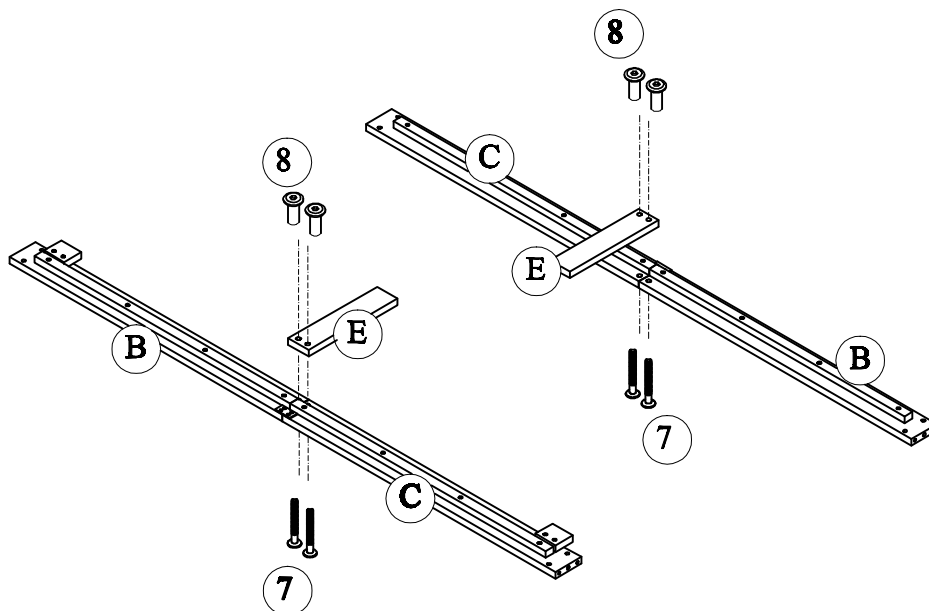

E-Mail: wmcsr@comptree.net

Tel: 626-912-8886 Ext.100

WF195910

Detail View

Part List

<p>A</p>  <p>FB/HB top panel - 2pcs</p>	<p>H</p>  <p>Left front leg & right back leg - 2pcs</p>	<p>I</p>  <p>Left back leg & right front leg - 2pcs</p>
<p>M</p>  <p>HB/FB center & bottom panel- 4pcs</p>	<p>B</p>  <p>Left front side rail & right back side rail - 2pcs</p>	<p>C</p>  <p>Left back side rail & right front side rail - 2pcs</p>
<p>D</p>  <p>Slat - 8pcs</p>	<p>E</p>  <p>Side rail support leg - 2pcs</p>	<p>F</p>  <p>Drawer front panel - 2pcs</p>
<p>G</p>  <p>Drawer side panel - 4pcs</p>	<p>K</p>  <p>Drawer back panel - 2pcs</p>	<p>L</p>  <p>Drawer bottom panel - 2pcs</p>
<p>J</p>  <p>Drawer stopper - 2pcs</p>		

Hardware List

1  Ø10*40mm Wood dowel - 30pcs	2  (Ø15)1/4"*80mm Hex - Head bolts - 8pcs	3  1/4"*10*13mm Hole bolts - 16pcs
4  Ø6.5*90mm Hex - Head bolts - 12pcs	5  Ø8*30mm Wood dowel - 16pcs	6  (Ø15)1/4"*60mm Hex - Head bolts - 8pcs
7  (Ø15)1/4"*35mm Hex - Cap - 4pcs	8  (Ø15)1/4"*15mm Hex - Cap - 4pcs	9  Ø4*15mm Wood Screws - 8pcs
10  50*30*2mm Metal - 2pcs	11  Ø4*30mm Wood Screws - 36pcs	12  Castor - 8pcs
13  (1/4")4.5*58mm Allen Key - 1pc		

ASSEMBLY TOOLS RUQUIRED (NOT INCLUDED)

PLEASE BE CAREFUL DO NOT DAMAGE THE HOLE POSITION WHEN YOU USE POWER TOOLS !

STEP 1:

1	9	10	11
2PCS	8PCS	2PCS	4PCS

STEP 2:

7	8
4PCS	4PCS

STEP 3:

1	4
	
24PCS	12PCS

STEP 4:

1	2	3
		
4PCS	8PCS	8PCS

STEP 5:

11

16PCS

STEP 6:

5	3	6
		
8PCS	4PCS	4PCS

STEP 7: