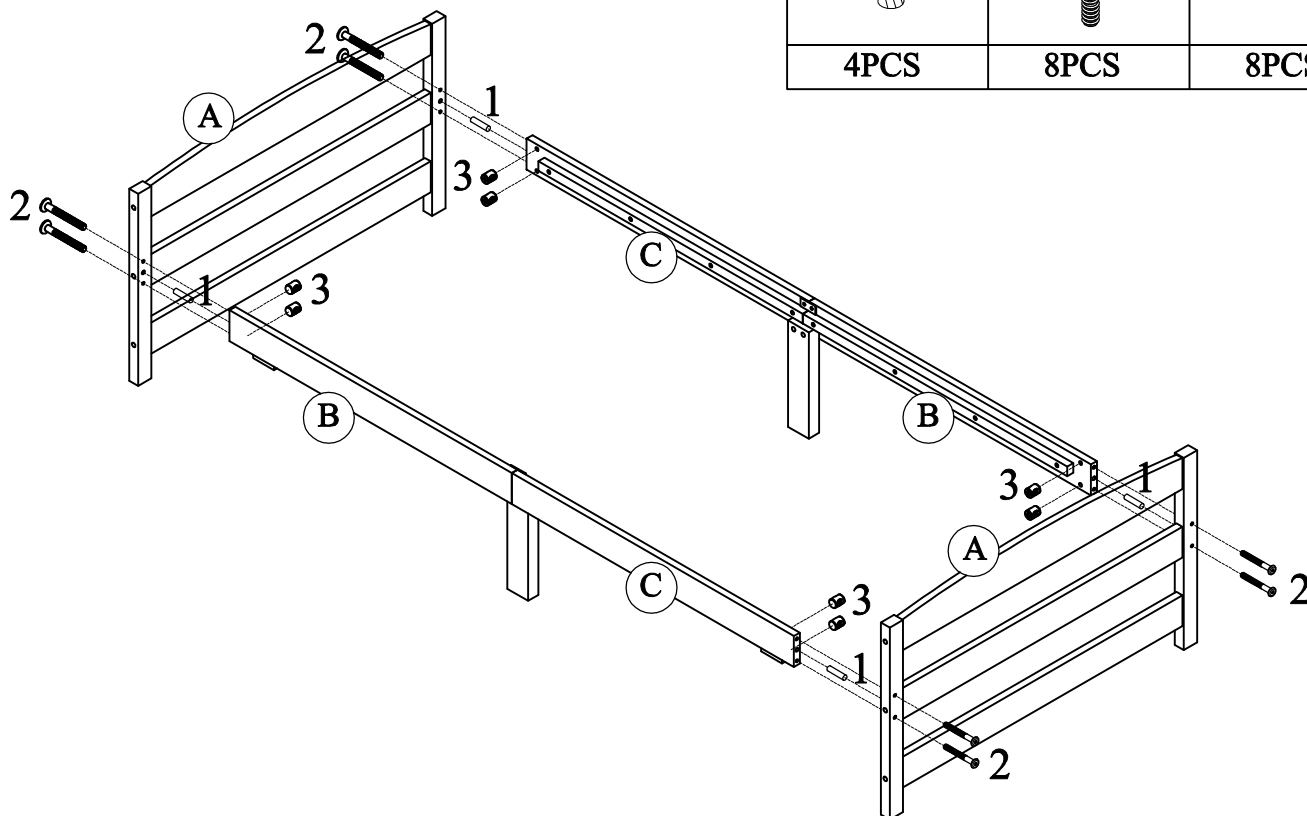

Hardware List

1  Ø10*40mm Wood dowel - 30pcs	2  (Ø15)1/4"*80mm Hex - Head bolts - 8pcs	3  1/4"*10*13mm Hole bolts - 16pcs
4  Ø6.5*90mm Hex - Head bolts - 12pcs	5  Ø8*30mm Wood dowel - 16pcs	6  (Ø15)1/4"*60mm Hex - Head bolts - 8pcs
7  (Ø15)1/4"*35mm Hex - Cap - 4pcs	8  (Ø15)1/4"*15mm Hex - Cap - 4pcs	9  Ø4*15mm Wood Screws - 8pcs
10  50*30*2mm Metal - 2pcs	11  Ø4*30mm Wood Screws - 36pcs	12  Castor - 8pcs
13  (1/4")4.5*58mm Allen Key - 1pc		

STEP 4:

1	2	3
		
4PCS	8PCS	8PCS

STEP 5:

11

16PCS

STEP 6:

5	3	6
		
8PCS	4PCS	4PCS

STEP 7: