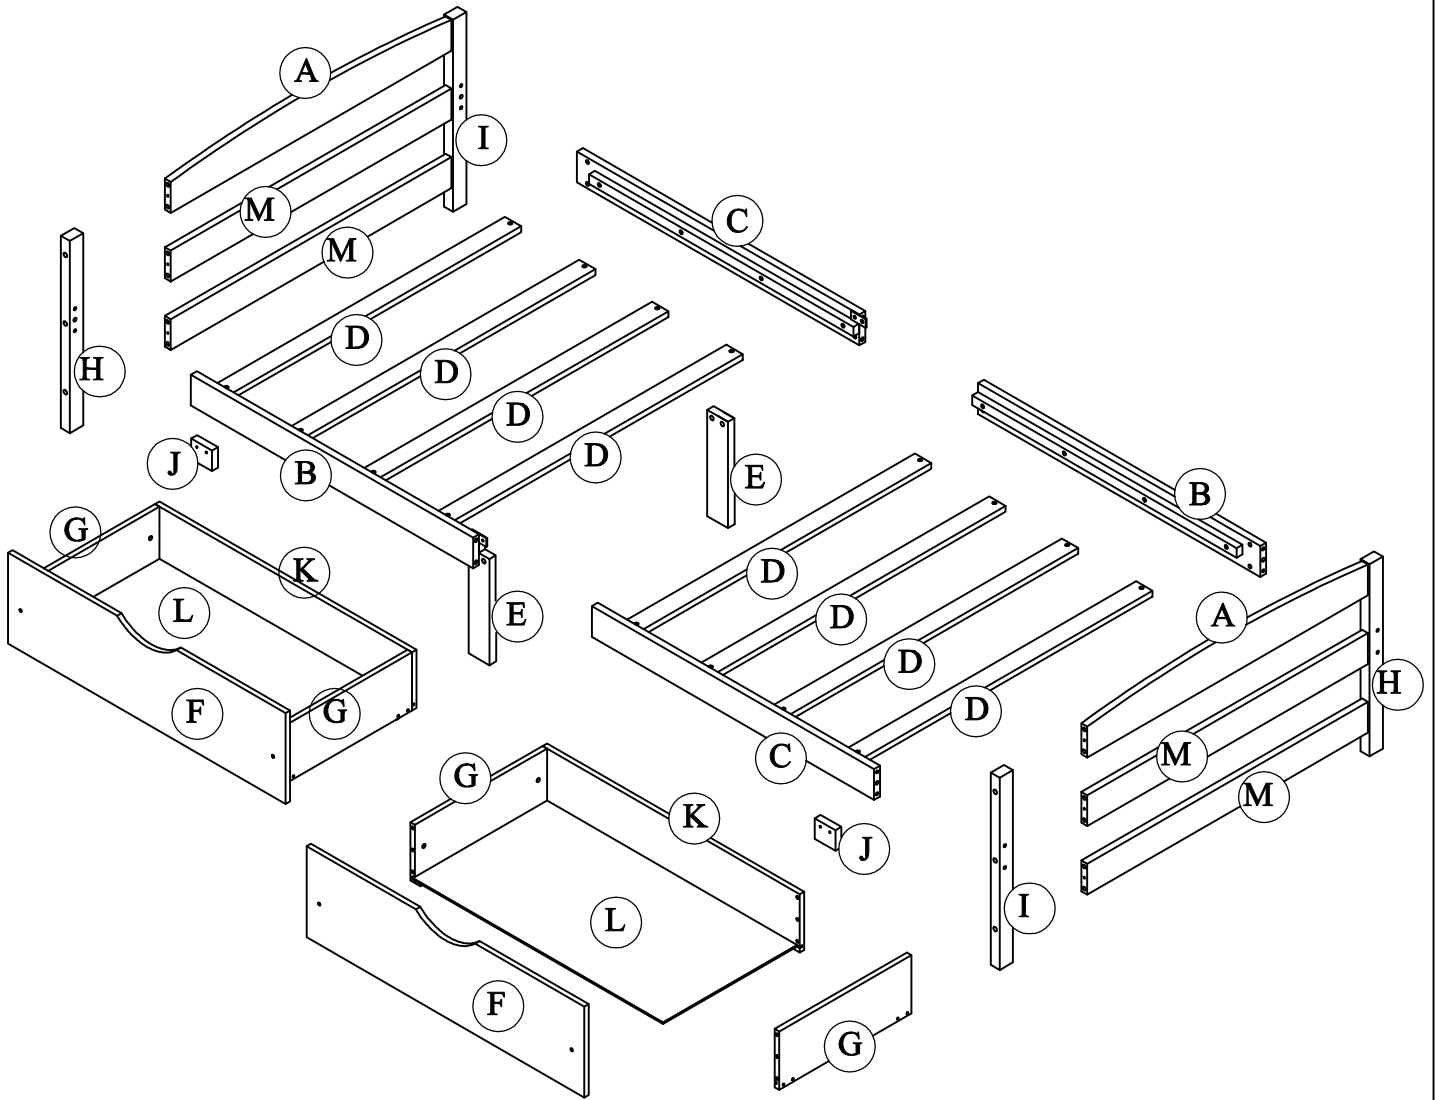

E-Mail: wmcsr@comptree.net

Tel: 626-912-8886 Ext.100

WF195910

Detail View

Part List

<p>A</p>  <p>FB/HB top panel - 2pcs</p>	<p>H</p>  <p>Left front leg & right back leg - 2pcs</p>	<p>I</p>  <p>Left back leg & right front leg - 2pcs</p>
<p>M</p>  <p>HB/FB center & bottom panel- 4pcs</p>	<p>B</p>  <p>Left front side rail & right back side rail - 2pcs</p>	<p>C</p>  <p>Left back side rail & right front side rail - 2pcs</p>
<p>D</p>  <p>Slat - 8pcs</p>	<p>E</p>  <p>Side rail support leg - 2pcs</p>	<p>F</p>  <p>Drawer front panel - 2pcs</p>
<p>G</p>  <p>Drawer side panel - 4pcs</p>	<p>K</p>  <p>Drawer back panel - 2pcs</p>	<p>L</p>  <p>Drawer bottom panel - 2pcs</p>
<p>J</p>  <p>Drawer stopper - 2pcs</p>		

Hardware List

1  Ø10*40mm Wood dowel - 30pcs	2  (Ø15)1/4"*80mm Hex - Head bolts - 8pcs	3  1/4"*10*13mm Hole bolts - 16pcs
4  Ø6.5*90mm Hex - Head bolts - 12pcs	5  Ø8*30mm Wood dowel - 16pcs	6  (Ø15)1/4"*60mm Hex - Head bolts - 8pcs
7  (Ø15)1/4"*35mm Hex - Cap - 4pcs	8  (Ø15)1/4"*15mm Hex - Cap - 4pcs	9  Ø4*15mm Wood Screws - 8pcs
10  50*30*2mm Metal - 2pcs	11  Ø4*30mm Wood Screws - 36pcs	12  Castor - 8pcs
13  (1/4")4.5*58mm Allen Key - 1pc		

STEP 4:

1	2	3
		
4PCS	8PCS	8PCS

STEP 5:

11

16PCS

STEP 6:

5	3	6
		
8PCS	4PCS	4PCS

STEP 7: