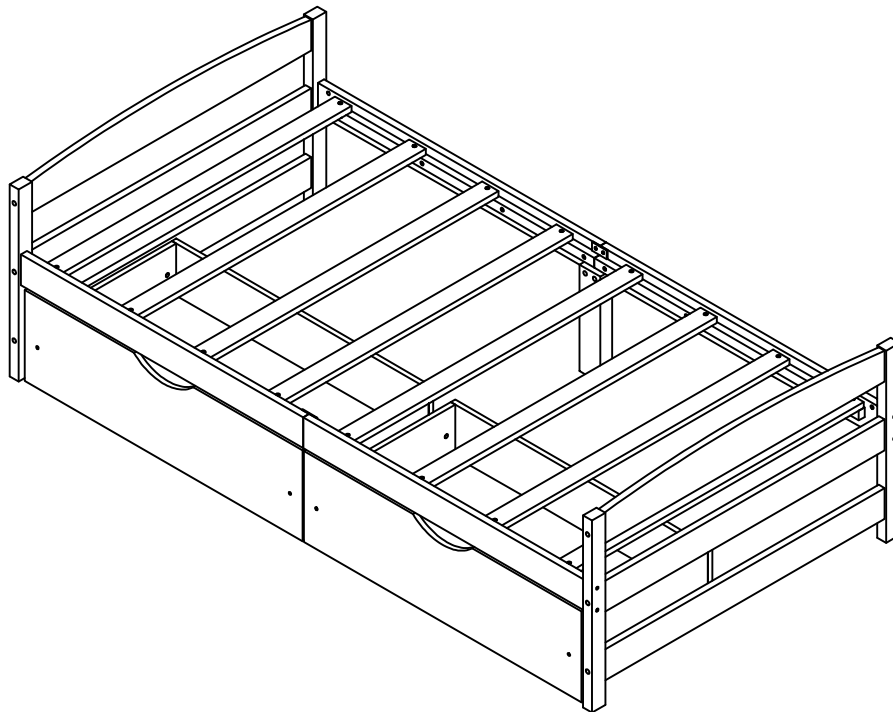

ASSEMBLY INSTRUCTION

TWIN BED

PLEASE DO NOT RETURN PRODUCT TO THE STORE.

If you have any problem or concerns, please feel free to contact our customer service department. We will reply you as soon as possible.

E-Mail: wmcsr@comptree.net

Tel: 626-912-8886 Ext.100

WF195910