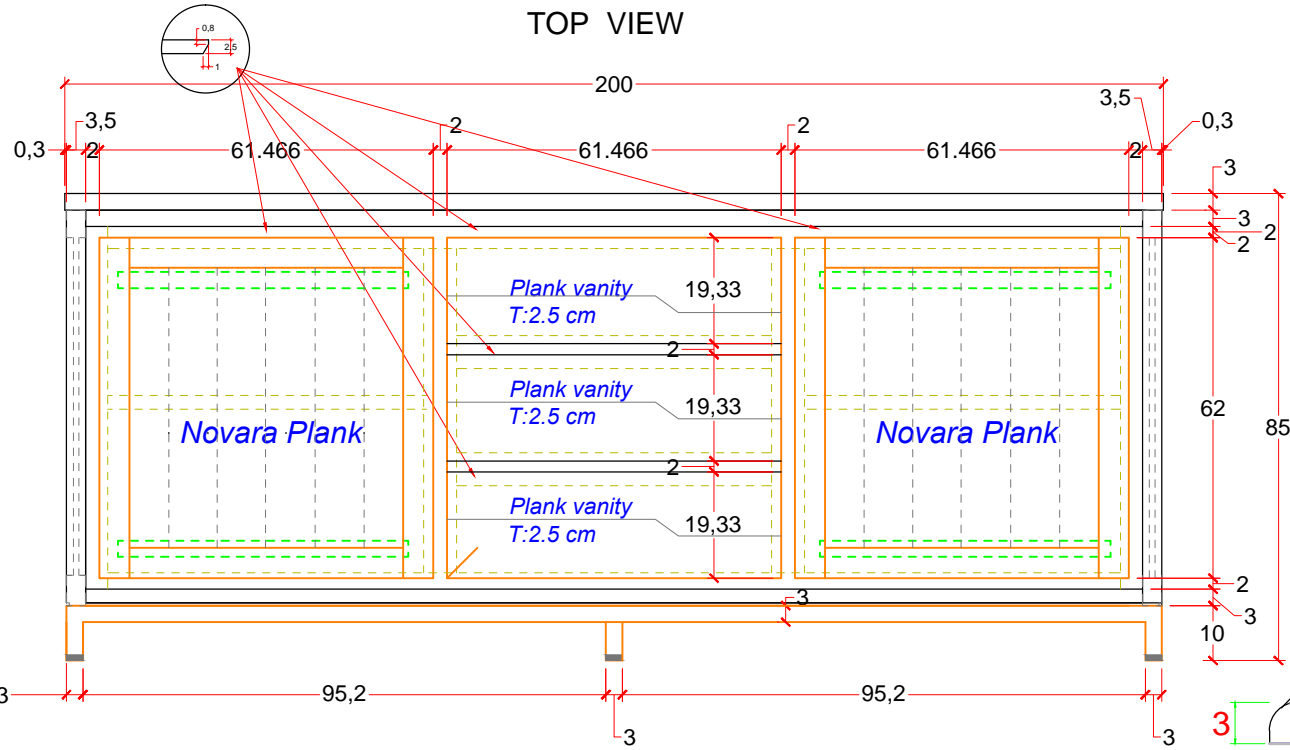

TOP VIEW

FRONT VIEW

SIDE VIEW 2.5

1. Pintu Frame besi Suranto, Tengah Teak plank= Novara Finishing
2. Iron Base = Natural finishing
3. Body Vanity

SIDEBOARD 3 DOORS IRON FRAME

Dimension (WxDxH)
200X45X85

Customer