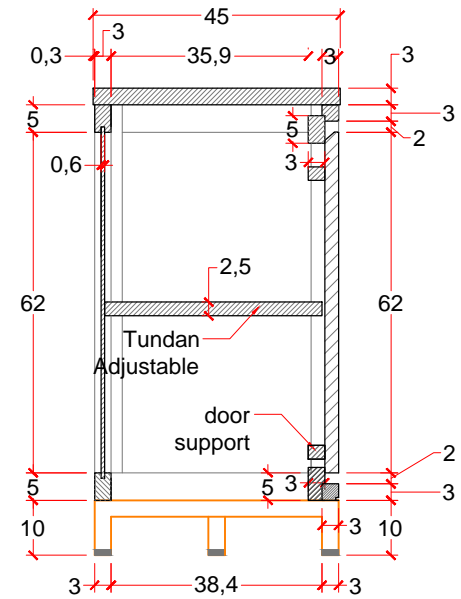

TOP VIEW

FRONT VIEW

SIDE VIEW 2.5

1. Pintu Frame besi Suranto, Tengah Teak plank= Novara Finishing
2. Iron Base = Natural finishing
3. Body Vanity

SIDEBOARD 3 DOORS IRON FRAME

Dimension (WxDxH)
200X45X85

Customer