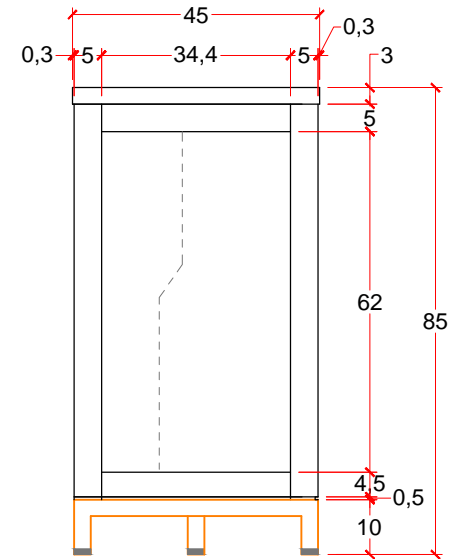

TOP VIEW

FRONT VIEW

SIDE VIEW 2.5

1. Pintu Frame besi Suranto, Tengah Teak plank= Novara Finishing
2. Iron Base = Natural finishing
3. Body Vanity

SIDEBOARD 3 DOORS IRON FRAME

Dimension (WxDxH)
200X45X85

Customer