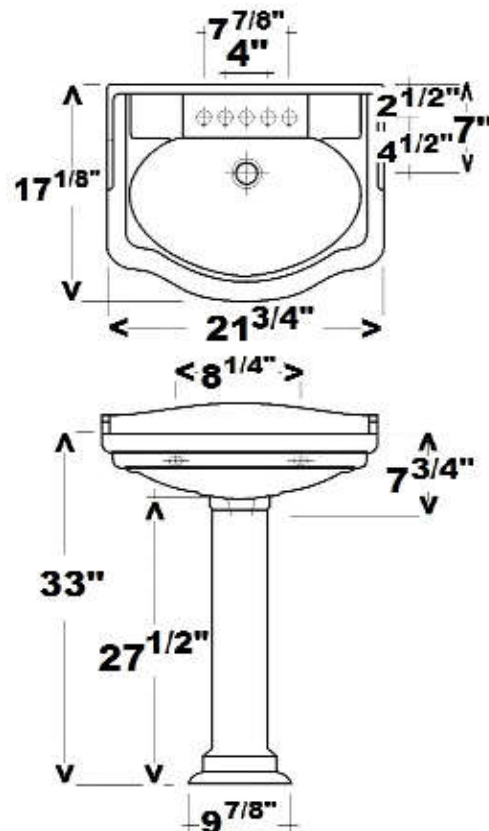

PEDESTAL LAVATORY

Faucet not included

W:	21- ³ / ₄ "
D:	17- ¹ / ₈ "
Total Height:	35- ¹ / ₂ "
Height to top of the sink:	33"
Flange:	1- ⁵ / ₈ "

Interior Dimensions:

Basin Interior:	17- ³ / ₄ " x 10"
Basin Depth:	6"
Water depth to overflow:	4- ¹ / ₈ "
Back of basin to center of faucet:	2- ¹ / ₂ "
Back of basin to center of drain:	7"
Mount bolts height:	31- ¹ / ₈ "
Mount holes cc:	8- ¹ / ₄ "
Faucet and spout holes:	1- ³ / ₈ "

Features:

- ▶ Available for 4" centerset or 8" Widespread
- ▶ Mounting Hardware Included
- ▶ Pre-drilled overflow slot
- ▶ IAPMO certified
- ▶ For ease installation order **Hangers** (pair) or **Bracket** (one)

Colors:

WH White
BQ Bisque

Compliance Certification

Meets or exceeds the following specifications: ASME A112.19.2:2018 and CSA B45.1-18 for ceramic plumbing fixtures.

Dimensions of fixture are nominal and may vary within the range of tolerances established by ASME Standard A112.19.2-2018. Dimensions and specifications subject to change without notice.