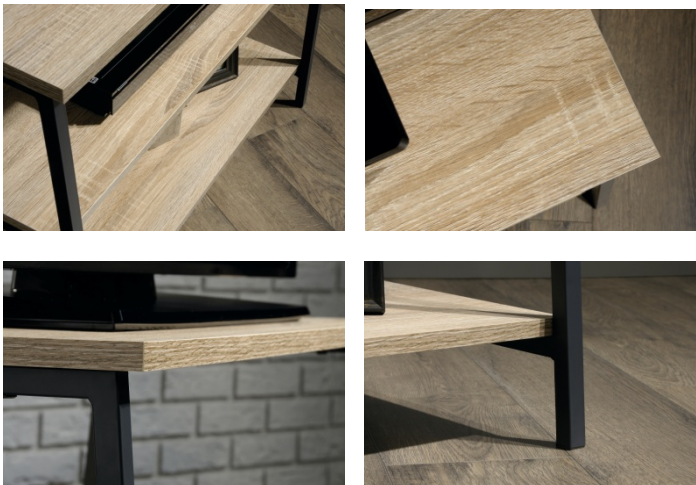

INDUSTRIAL STYLE TV/TRESTLE SHELF

PRODUCT SHEET

FURNITURE

- Industrial style TV stand /trestle shelf
- Accommodates up to a 36" TV weighing 22.5kg. or less.
- Combine two units to accommodate up to a 70" TV weighing 43kg or less.
- Two spacious shelves hold audio/video equipment.
- Finished on all sides for versatile placement.
- Durable, black metal frame.
- Charter Oak finish.

Width	80 cm
Depth	45.5 cm
Height	61 cm
Carton Height	10.5 cm
Carton Width	88 cm
Carton Depth	52 cm
Box Volume	0.050 cbm
Weight (gross)	14.96 kg

N.B: All measurements are approximate