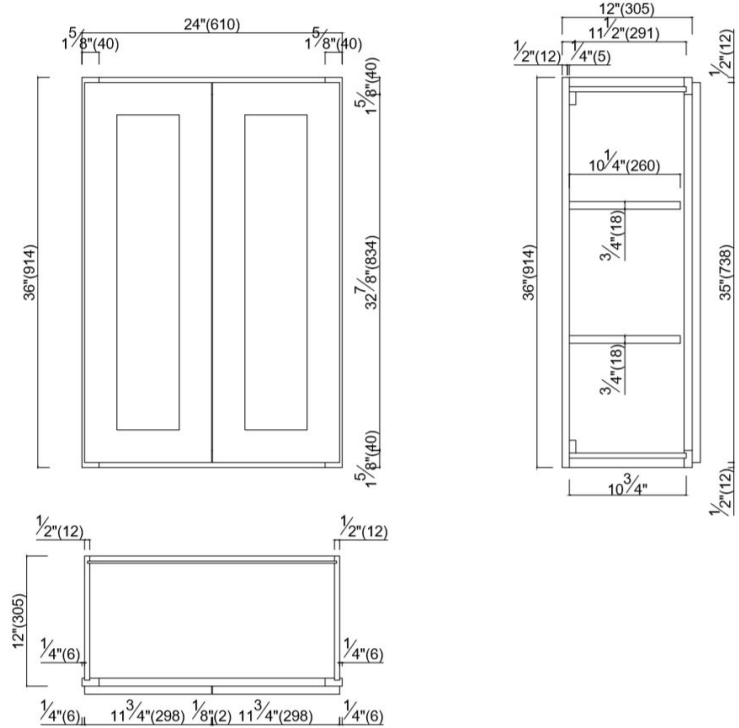

ASSEMBLED KITCHEN CABINETS

Fully Assembled Shaker Kitchen Wall Cabinet 24x36x12" Espresso Finish

SPECIFICATIONS

MATERIAL CONSTRUCTION:	Wood	FAKE DWR QTY:	0
WOOD SPECIES:	Plywood; Poplar	FAKE DWR LOCATION:	N/A
ASSEMBLED DIMENSIONS:	36" H x 24"W x 12" D	NUMBER OF SHELVES:	2
ASSEMBLED WEIGHT:	6.68 lbs.	SHELF STYLE:	Flat
KITCHEN CABINET TYPE:	Wall	ADJUSTIBLE SHELVES:	Yes
MOUNTING TYPE:	Wall Mount Surface	SHELF ADJUSTIBILITY INCREMENTS:	2.5"
CONSTRUCTION TYPE:	Face Frame	SHELF DIMENSIONS:	22.75"W x 10.25" D
HINGE STYLE:	Soft Close	SHELF THICKNESS:	0.75"
DOOR STYLE:	2 Doors, Reversible Solid Wood Frame Shaker	SHELF MATERIAL:	Plywood; Wood
NUMBER OF DRAWERS:	0	FACE FRAME MATERIAL:	Maple
DRAWER DIMENSIONS 1:	N/A	SIDES MATERIAL:	Plywood; Poplar
DRAWER DIMENSIONS 2:	N/A	BOTTOM MATERIAL:	Plywood; Poplar
DRAWER DIMENSIONS 3:	N/A	BACK PANEL MATERIAL:	Plywood; Poplar
DWR BOX MATERIAL:	N/A	BACK BRACE MATERIAL:	Plywood; Poplar
DWR CONSTRUCTION:	N/A	TOE KICK INSET WIDTH:	N/A