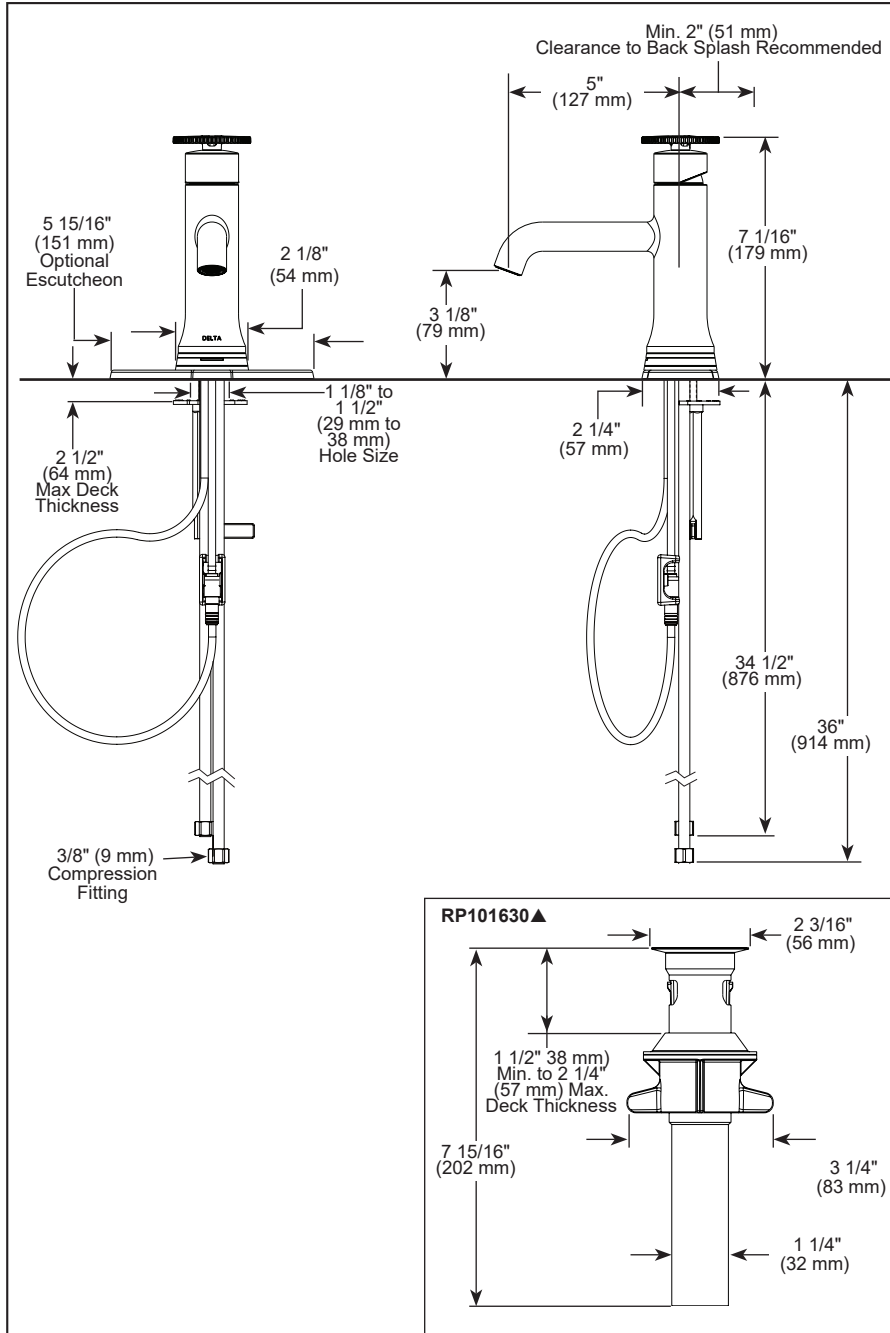

see what Delta can doSM

BATHROOM FAUCET

- Trinsic[®] Bath Collection
- Single Handle Deck Mount

FEATURES:

- Touch₂O[®] with Touchless Technology
- 2 modes available: Touch₂O[®] with Touchless and Touch₂O[®] only
- DIAMOND Seal[®] Technology
- TempSense[®] Technology

STANDARD SPECIFICATIONS:

- Max. flow rate 1.2 gpm @ 60 psi, 4.5 L/min @ 414 kPa
- One or three-hole mount (escutcheon included)
- Diamond coated ceramic cartridge
- 1/4" O.D. straight, staggered PEX supply lines
- LED indicator light signals on-off, water temperature and when batteries run low
- Touch₂O[®] mode only works best for metal sink or where the sensitivity is too high
- Modes easily changed from above the sink
- Uses 6 AA (included) or 6 C (optional) batteries
- EP102157 optional 110-120V AC adapter available (3 prong grounded outlet required)
- Models have metal drain with push pop-up type fitting with plated flange and stopper, no lift rod hole
- Optional red/blue indicator ring provided with model

COMPLIES WITH:

- ASME A112.18.1 / CSA B125.1
- ASME A112.18.2 / CSA B125.2
- EPA WaterSense[®]

▲ Designate Proper Finish Suffix

Delta Faucet Company reserves the right (1) to make changes in specifications and materials, and (2) to change or discontinue models, both without notice or obligation. Dimensions are for reference only. See current full-line price book or www.deltafaucet.com for finish options and product availability.

DSP-L-558T-MPU-DST-DST Rev. C

Delta Faucet Company

55 E. 111th Street, Carmel, IN 46280
350 South Edgeware Road, St. Thomas, ON N5P 4L1
© 2025 Delta Faucet Company