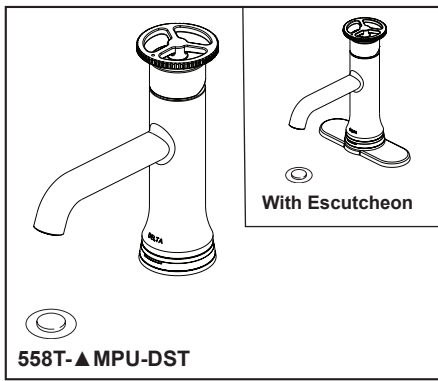

WARRANTY

- Parts and Finish - Lifetime limited warranty; or for commercial purchasers, 10 years for multi-family residential (apartments and condominiums) and 5 years for all other commercial uses, in each case from the date the product is received by the original purchaser or their authorized representative (installation contractor, etc.).
- Electronic Parts and Batteries (if applicable) - 5 years from the date the product is received by the original purchaser or their authorized representative (installation contractor, etc.); or for commercial purchasers, 1 year from the date the product is received by the original purchaser or their authorized representative (installation contractor, etc.). No warranty is provided on batteries.
- Please go to www.deltafaucet.com for the complete details of our limited warranty.

COMPLIES WITH:

- ASME A112.18.1 / CSA B125.1
- ASME A112.18.2 / CSA B125.2
- EPA WaterSense®

▲ Designate Proper Finish Suffix

Delta Faucet Company reserves the right (1) to make changes in specifications and materials, and (2) to change or discontinue models, both without notice or obligation. Dimensions are for reference only. See current full-line price book or www.deltafaucet.com for finish options and product availability.

DSP-L-558T-MPU-DST-DST Rev. C

Delta Faucet Company

55 E. 111th Street, Carmel, IN 46280
350 South Edgeware Road, St. Thomas, ON N5P 4L1
© 2025 Delta Faucet Company