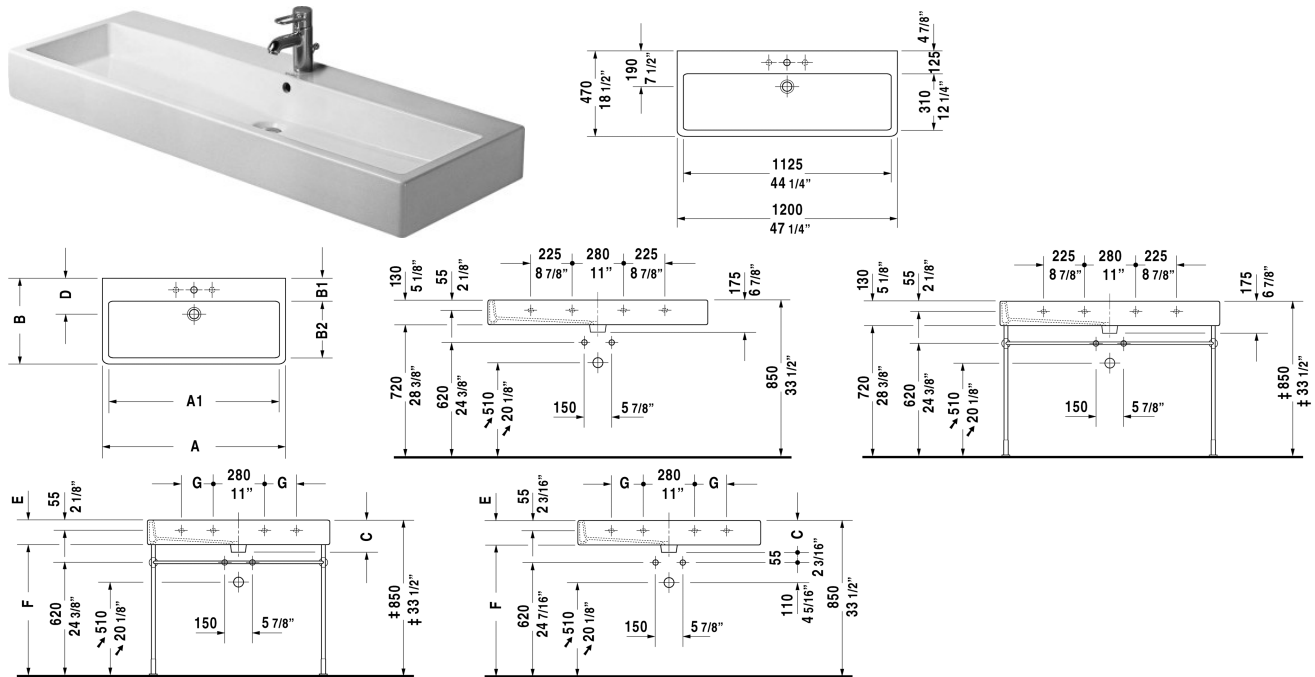

Furniture washbasin # 045412

| < 47 1/4" Inch > |

Furniture washbasin	Dimension	Weight	Order number
with tap platform, cUPC listed, fixings included			
Colors			
00 White 08 Black			
Variant			
Sanitary ceramics with the special WonderGliss surface finish will remain clean and attractive-looking for a long time to come. When ordering WonderGliss please add a "1" as eleventh digit to the model number.			
Metal console height adjustable +2", for washbasin # 045412		6.9 lb	003074
Towel rail square tube 1/2", Chrome		1.8 lb	003033
Suitable products			
Metal console height adjustable +2", for washbasin # 045412,			003074
Vanity unit wall-mounted 1 drawer including compartment, compartment consists of glass dividers and box drawers (small/large), (not ground), for Vero # 045412, 45 1/4" x 17 1/2" / 14 1/2" / 14 1/4" Inch	45 1/4" x 17 1/2" / 14 1/4" Inch		F09557

All drawings contain the necessary measurements which are subject to standard tolerances. They are stated in inch & mm and are non-binding. Exact measurements, in particular for customized installation scenarios, can only be taken from the finished ceramic piece.