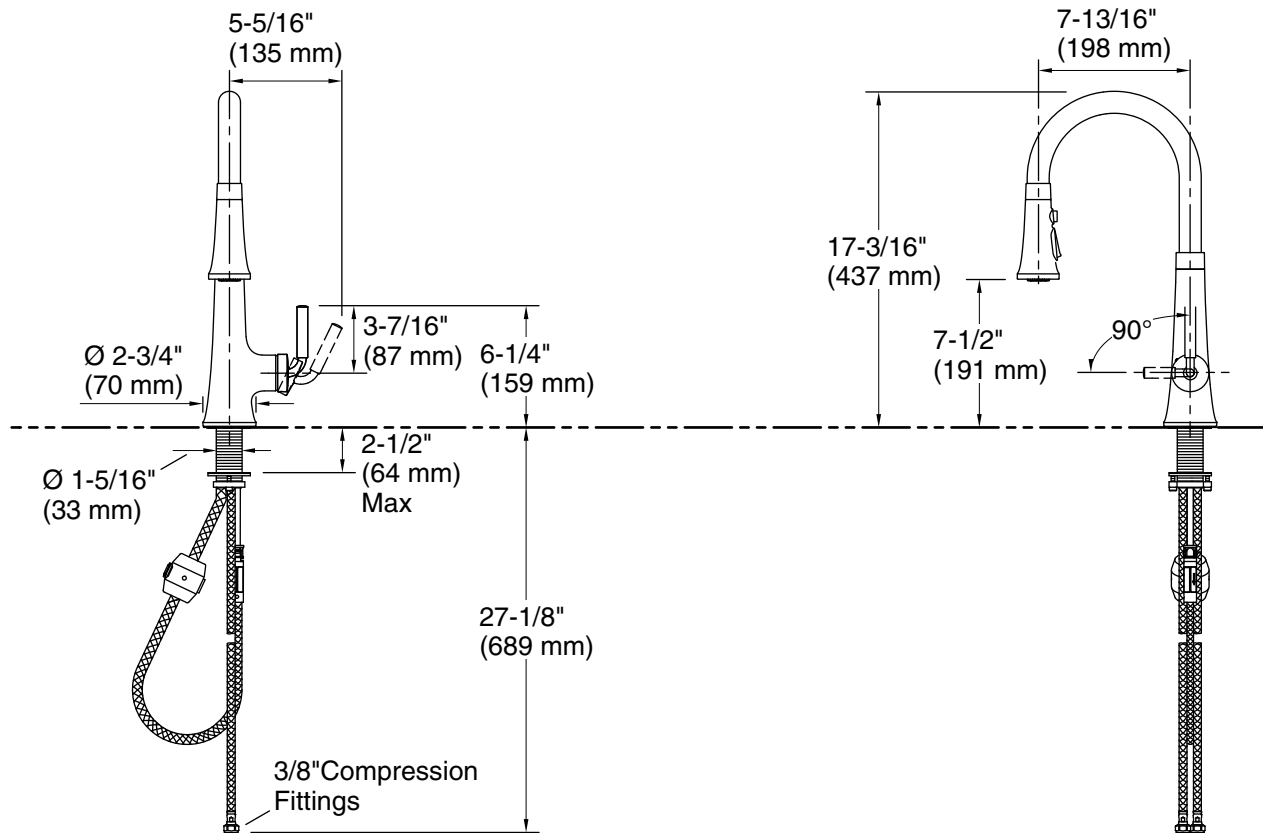

Adapters, Rough-in and Extension Kits

1327990 Range: 2-1/2" (64 mm) - 4-5/8" (117 mm)

Recommended Products/Accessories

K-77685 Single-Cartridge Water Filtration System
 K-77686 Double-Cartridge Water Filtration System
 K-77687 single replacement filter cartridge
 K-77688 Replacement Filter Cartridges, Two-Pack

Optional Products/Accessories

K-24461 Three-hole kitchen faucet escutcheon

ADA

CSA B651

Codes/Standards

ASME A112.18.1/CSA B125.1
 NSF/ANSI 61
 NSF/ANSI 372
 All applicable US Federal and State material regulations
 DOE - Energy Policy Act 1992
 California Energy Commission (CEC)
 ADA
 ICC/ANSI A117.1
 CSA B651

Technical Information

All product dimensions are nominal.

Spout:

Spout reach: 7-3/4" (198 mm)

Notes

Install this product according to the installation instructions.

ADA complaint for faucet handles only.

ADA, CSA B651 compliant when installed to the specific requirements of these regulations.