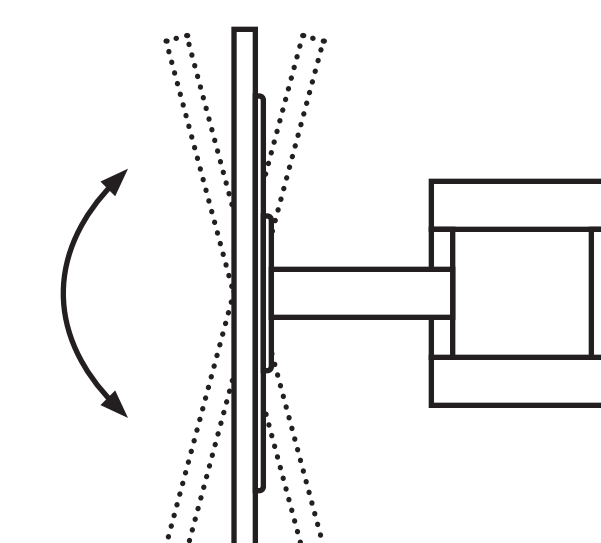

Tailored for large pillars, it not only preserves the structural integrity of the construction column but also offers versatile positioning for both landscape and portrait orientations. Elevate your upscale home or contemporary workspace with the most straightforward, drill-free column TV mounting solution available on the market.

FEATURES & SPECIFICATIONS:

- Fits all pillar shapes and sizes
- No drilling required
- View 360° rotation around pillar
- Quick-release safety latch
- Cable management
- Heavy duty white polymer straps
- Profile: 2.4" from Pillar
- Extension: Up to 25" from Pillar
- Fit Screen Size: 32" - 70"
- Weight Capacity: 80lbs (36kg)
- Pillar Diameter: 8" - 48"
- Pillar Circumference: 28" - 152"
- Tilt Range: +5° / -15°
- Swivel Range: +90° ~ -90°
- Screen Level: +3° / -3°
- VESA Compatible: 200x200, 300x300, 400x200, 400x300, 400x400mm

Weight Capacity:
Up to 80lbs / 36kg

TV Diagonal:
32" to 70"

VESA Supported:
200x200 to 400x400

Tilting Angles:
+5° to -15°

PRODUCT SPECIFICATIONS:

Dimensions (WxHxD)	Product Weight	Load Capacity	Surface Finish	Color
19.09" x 16.93" x 2.44" (485 x 430 x 62mm)	16.53lbs (7.5kg)	80lbs (36kg)	Powder Coating	Fine Texture Black

PACKAGE SPECIFICATIONS:

Package Size (WxHxD)	Package Weight	Package Contents	Barcode
20.87" x 18.11" x 3.46" (530 x 460 x 88mm)	18.3lbs (8.3kg)	Full Motion TV Mount; Large White Pillar Adapter Bracket; White Ratchet Strap(x2); All Required Hardware; Manual	627843937876