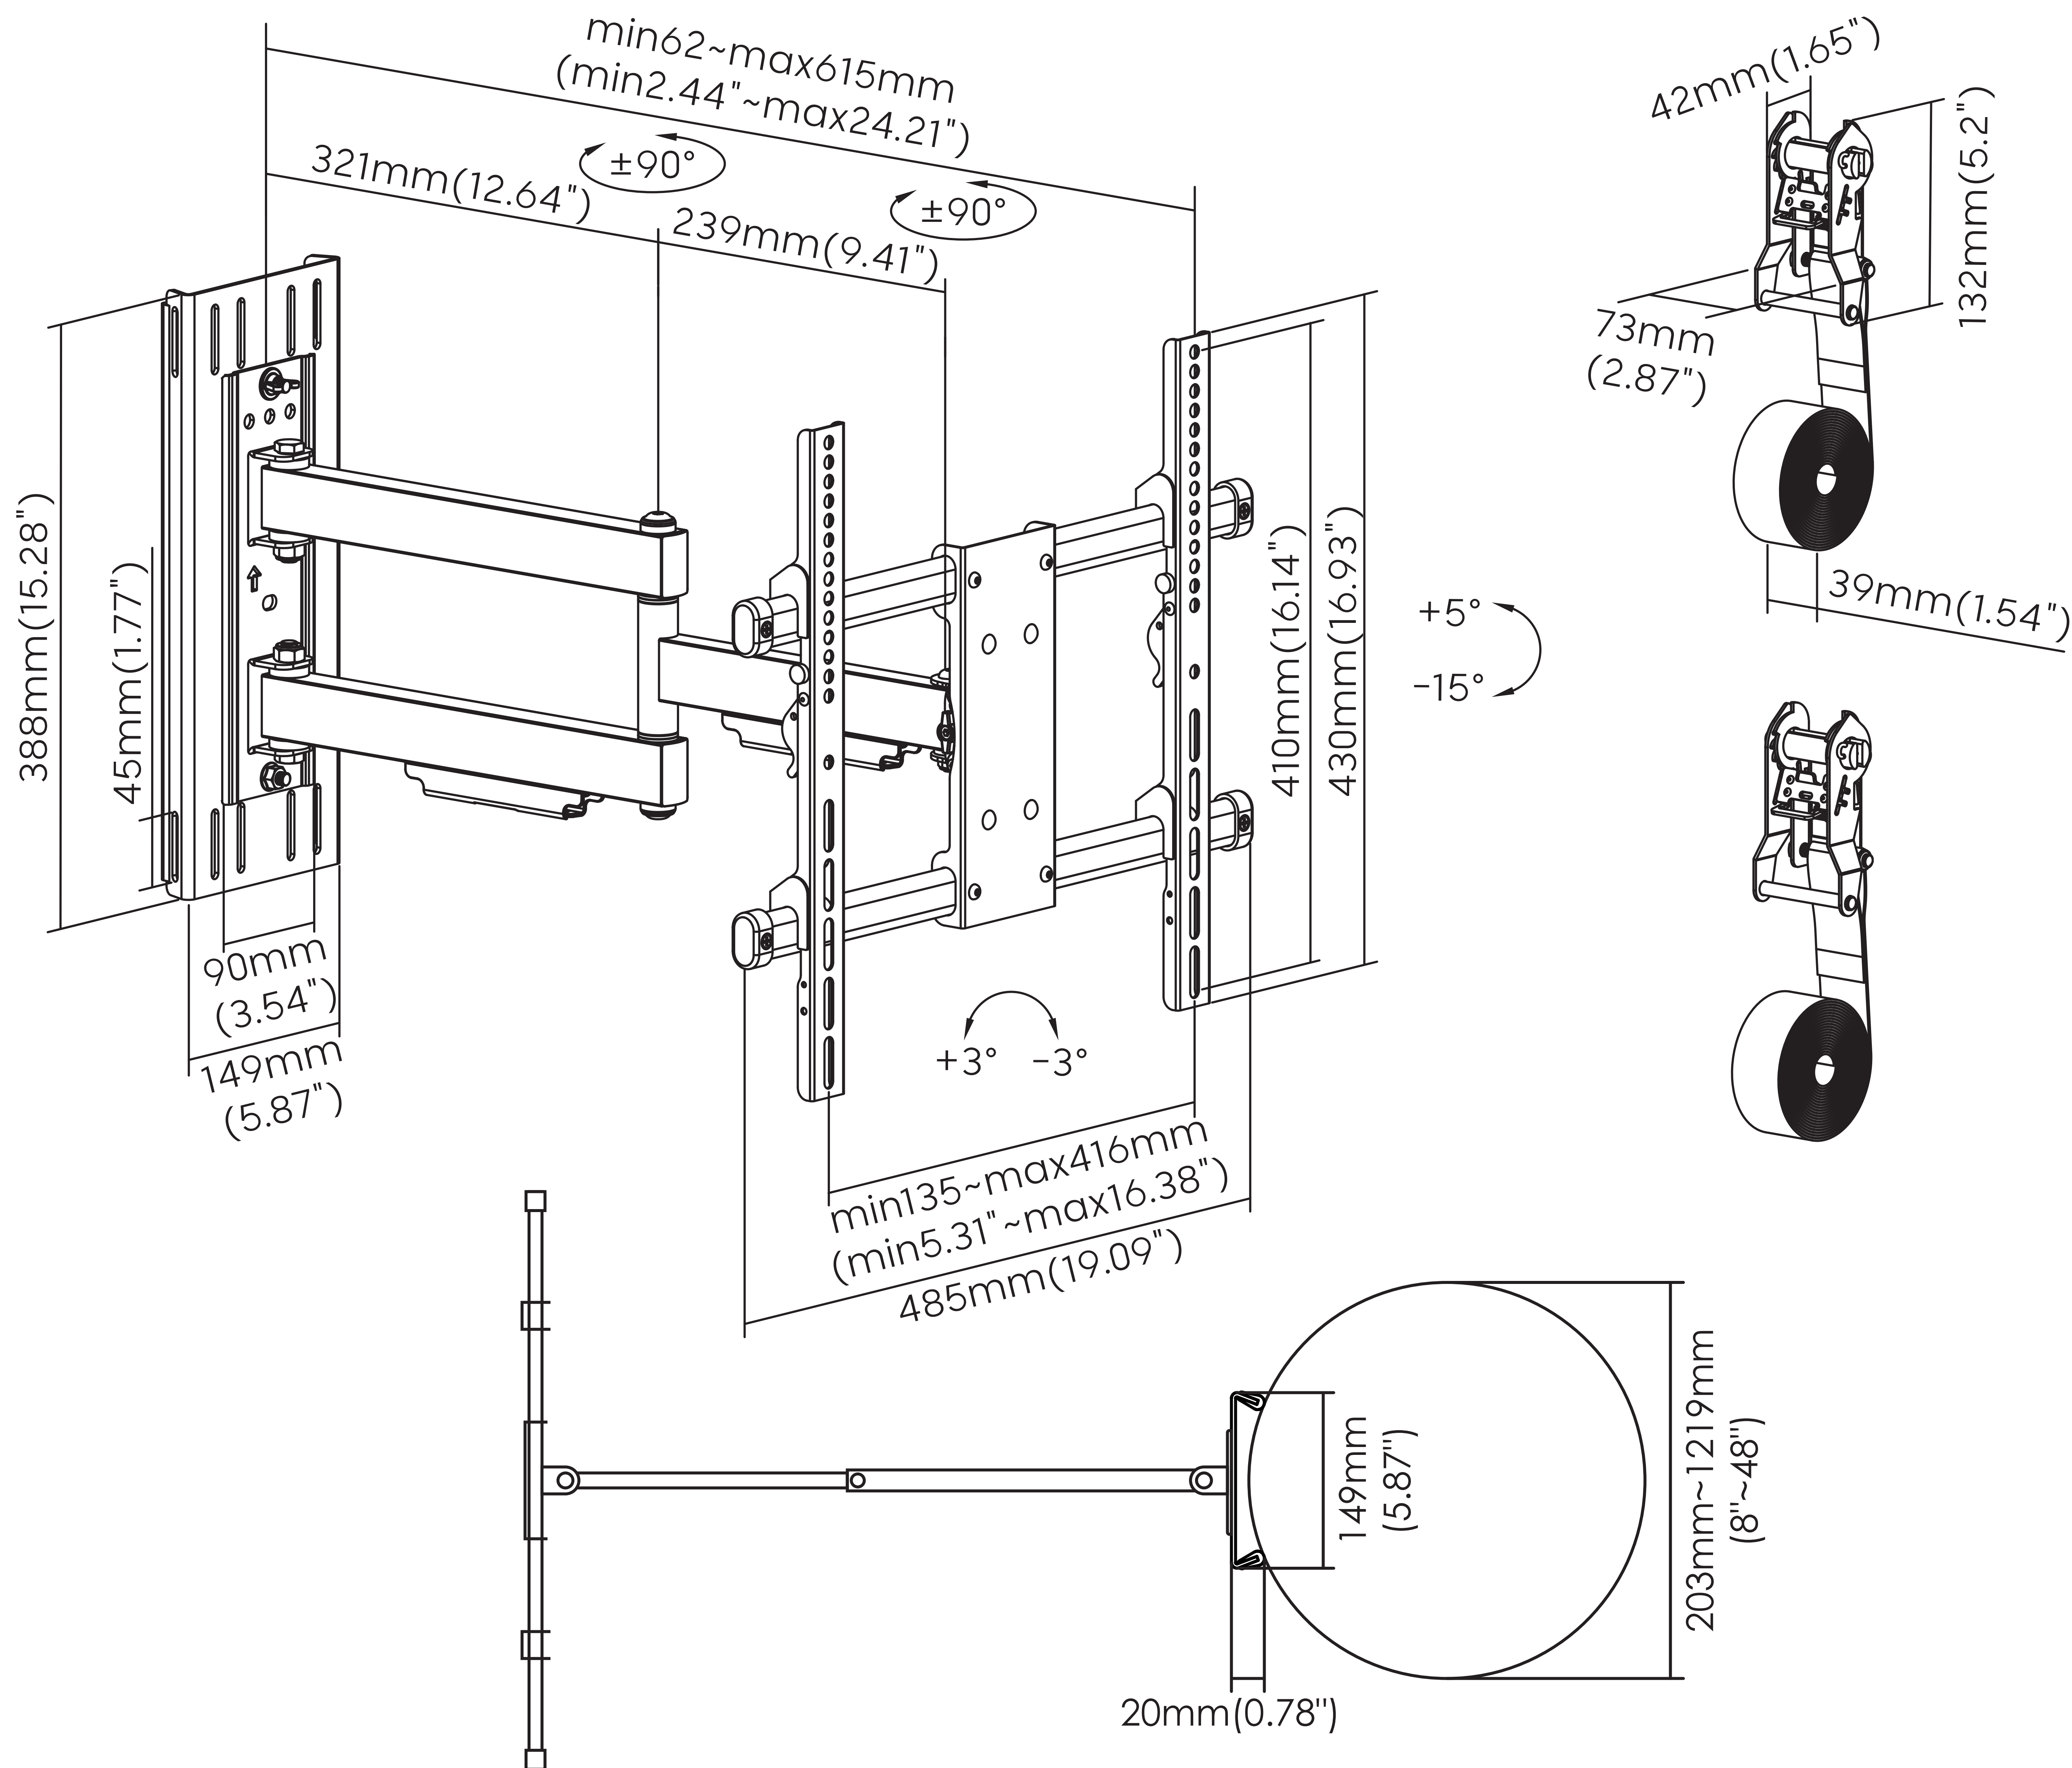

PRODUCT SPECIFICATIONS:

Dimensions (WxHxD)	Product Weight	Load Capacity	Surface Finish	Color
19.09" x 16.93" x 2.44" (485 x 430 x 62mm)	16.53lbs (7.5kg)	80lbs (36kg)	Powder Coating	Fine Texture Black

PACKAGE SPECIFICATIONS:

Package Size (WxHxD)	Package Weight	Package Contents	Barcode
20.87" x 18.11" x 3.46" (530 x 460 x 88mm)	18.3lbs (8.3kg)	Full Motion TV Mount; Large White Pillar Adapter Bracket; White Ratchet Strap(x2); All Required Hardware; Manual	627843937876

TECHNICAL ILLUSTRATIONS:

Waiting to answer any of your questions.
support@condomounts.com

CONDOMOUNTS

United States (646) 933-5403
Canada (647) 557-5699

Mount Your TV Anywhere

CONDOMOUNTS typeface logo symbol are registered trademarks of CondoMounts Inc.