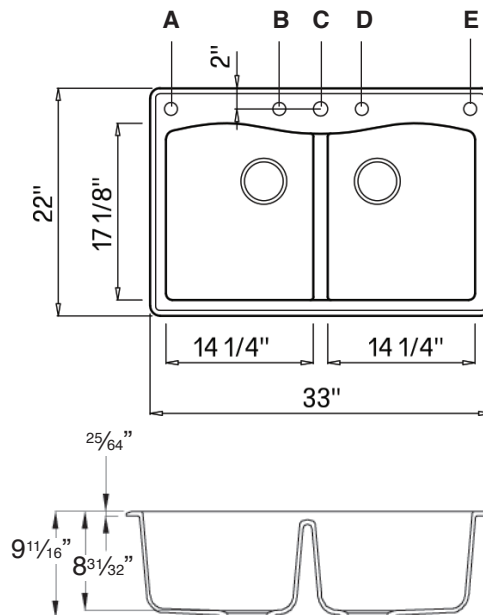

Specified Model

Model	ATDE3322
Overall Dimensions	L33" x W22" x D9 1/2"
Left Bowl Dimensions	L14 1/4" x W17 1/8" x D8 31/32"
Right Bowl Dimensions	L14 1/4" x W17 1/8" x D8 31/32"
Faucet Holes	up to 5 - must specify number of holes and hole location(s).
Shipping Weight	50 lbs.
Material	Granite
Installation	countertop mounted
Required	2 basket strainers not supplied

IMPORTANT: Circle Letter(s) above to indicate location(s) for faucet hole drillings (there is a 4" spread between hole locations B,C,D. There is a 10^{33/64}" spread between hole locations A and B and D and E).