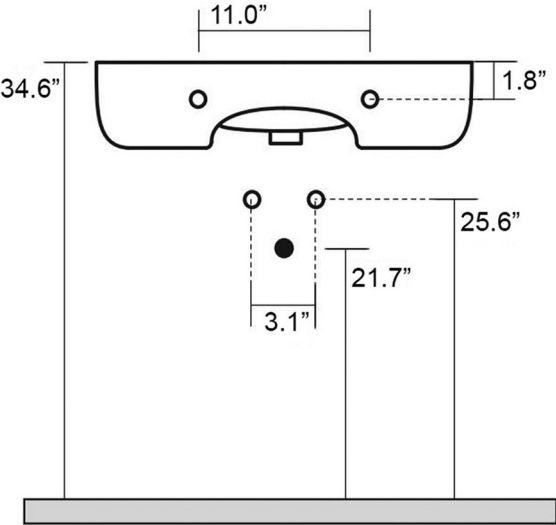

Related Items:

- WSBC 53991 | Push Waste Drain
- WSBC 53922 | Decorative Trap
- Nolita 9220 | Side Towel Bar

Finishes:

-  Glossy White
-  Matte Black

SKU# | Options:

- Nolita 5342.01 WG | Single Faucet Hole, Glossy White
- Nolita 5342.03-4 WG | Three Faucet Holes 4" Spread, Glossy White
- Nolita 5342.03-8 WG | Three Faucet Holes 8" Spread, Glossy White
- Nolita 5342.01 BM | Single Faucet Hole, Matte Black
- Nolita 5342.03-4 BM | Three Faucet Holes 4" Spread, Matte Black
- Nolita 5342.03-8 BM | Three Faucet Holes 8" Spread, Matte Black

* WS Bath Collections reserves the right to revise dimensions or information on this sheet without notice

| | | | |
|-------------------------------|-------------------------------|---|---|
| Collection Nolita | Model Nolita 5342 | Dimensions Metric <i>1 inch = 2.54 cm</i> <i>1 inch = 25.4 mm</i> |  1051 Lea Drive - Collegeville, PA 19426 Tel. 215 513 9400 - Fax 610 831 0215 www.ws bathcollections.com - info@ws bathcollections.com |
|-------------------------------|-------------------------------|---|---|

Product Specs Sheets

Nolita 5342

Collection
Nolita

Model |
Nolita 5342

Dimensions Metric
1 inch = 2.54 cm
1 inch = 25.4 mm

1051 Lea Drive - Collegeville, PA 19426
Tel. 215 513 9400 - Fax 610 831 0215
www.ws bathcollections.com - info@ws bathcollections.com

Model |
Nolita 5342

Dimensions Metric
1 inch = 2.54 cm
1 inch = 25.4 mm

WS[®]
BATH
COLLECTIONS

1051 Lea Drive - Collegeville, PA 19426
Tel. 215 513 9400 - Fax 610 831 0215
www.ws bathcollections.com - info@ws bathcollections.com