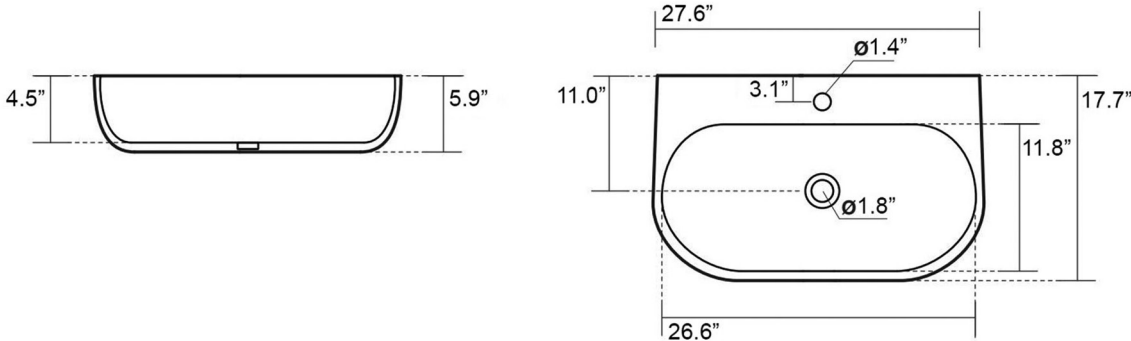

Related Items:

- WSBC 53991 | Push Waste Drain
- WSBC 53922 | Decorative Trap
- Nolita 9220 | Side Towel Bar

Finishes:

-  Glossy White
-  Matte Black

SKU# | Options:

- Nolita 5342.01 WG | Single Faucet Hole, Glossy White
- Nolita 5342.03-4 WG | Three Faucet Holes 4" Spread, Glossy White
- Nolita 5342.03-8 WG | Three Faucet Holes 8" Spread, Glossy White
- Nolita 5342.01 BM | Single Faucet Hole, Matte Black
- Nolita 5342.03-4 BM | Three Faucet Holes 4" Spread, Matte Black
- Nolita 5342.03-8 BM | Three Faucet Holes 8" Spread, Matte Black

* WS Bath Collections reserves the right to revise dimensions or information on this sheet without notice

| | | | |
|-------------------------------|-------------------------------|---|---|
| Collection Nolita | Model Nolita 5342 | Dimensions Metric <i>1 inch = 2.54 cm</i> <i>1 inch = 25.4 mm</i> |  1051 Lea Drive - Collegeville, PA 19426 Tel. 215 513 9400 - Fax 610 831 0215 www.ws bathcollections.com - info@ws bathcollections.com |
|-------------------------------|-------------------------------|---|---|

Product Specs Sheets

Nolita 5342

Collection
Nolita

Model |
Nolita 5342

Dimensions Metric
1 inch = 2.54 cm
1 inch = 25.4 mm

1051 Lea Drive - Collegeville, PA 19426
Tel. 215 513 9400 - Fax 610 831 0215
www.ws bathcollections.com - info@ws bathcollections.com

Model |
Nolita 5342

Dimensions Metric
1 inch = 2.54 cm
1 inch = 25.4 mm

WS[®]
BATH
COLLECTIONS

1051 Lea Drive - Collegeville, PA 19426
Tel. 215 513 9400 - Fax 610 831 0215
www.ws bathcollections.com - info@ws bathcollections.com