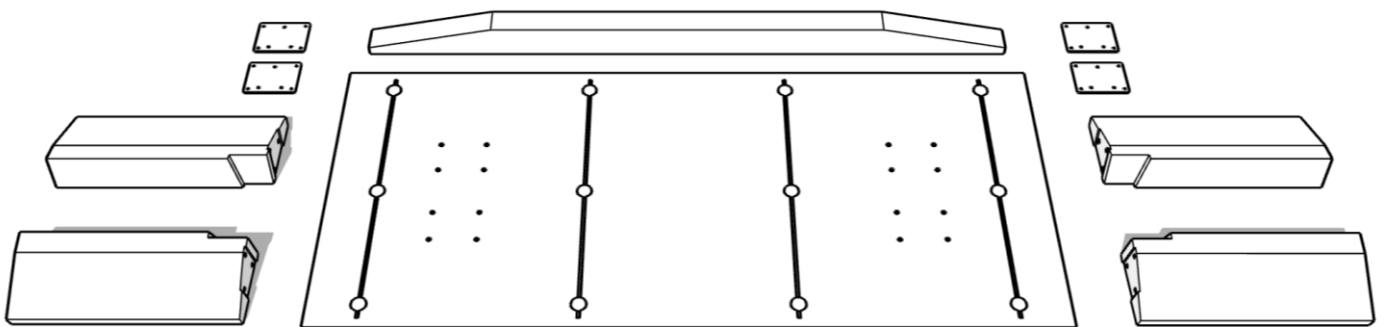

ASSEMBLY INSTRUCTION

EMERALD DINING TABLE

Parts List			
1		Top	1
2		Legs	4
3		Stretcher	1
Name of Hardware			
A		Metal joint plate	4
B		Allen bolt M8 x 25mm	28
C		Allen Key M6	1

4

5