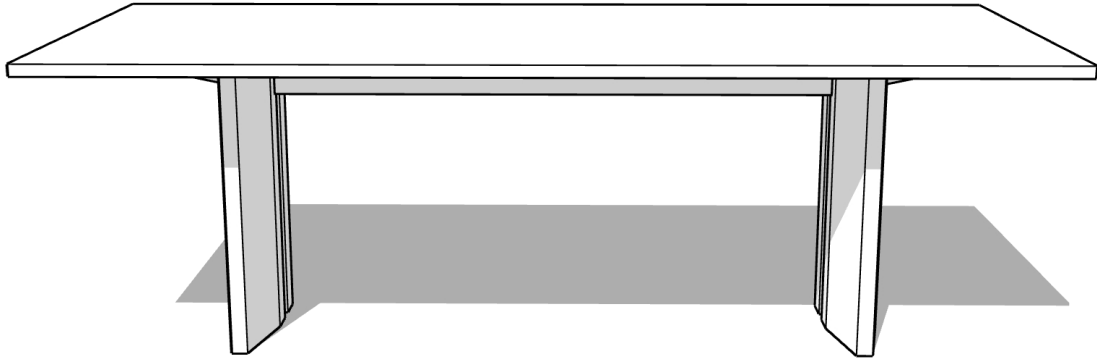

ASSEMBLY INSTRUCTION

EMERALD DINING TABLE

Parts List			
1		Top	1
2		Legs	4
3		Stretcher	1
Name of Hardware			
A		Metal joint plate	4
B		Allen bolt M8 x 25mm	28
C		Allen Key M6	1

4

5