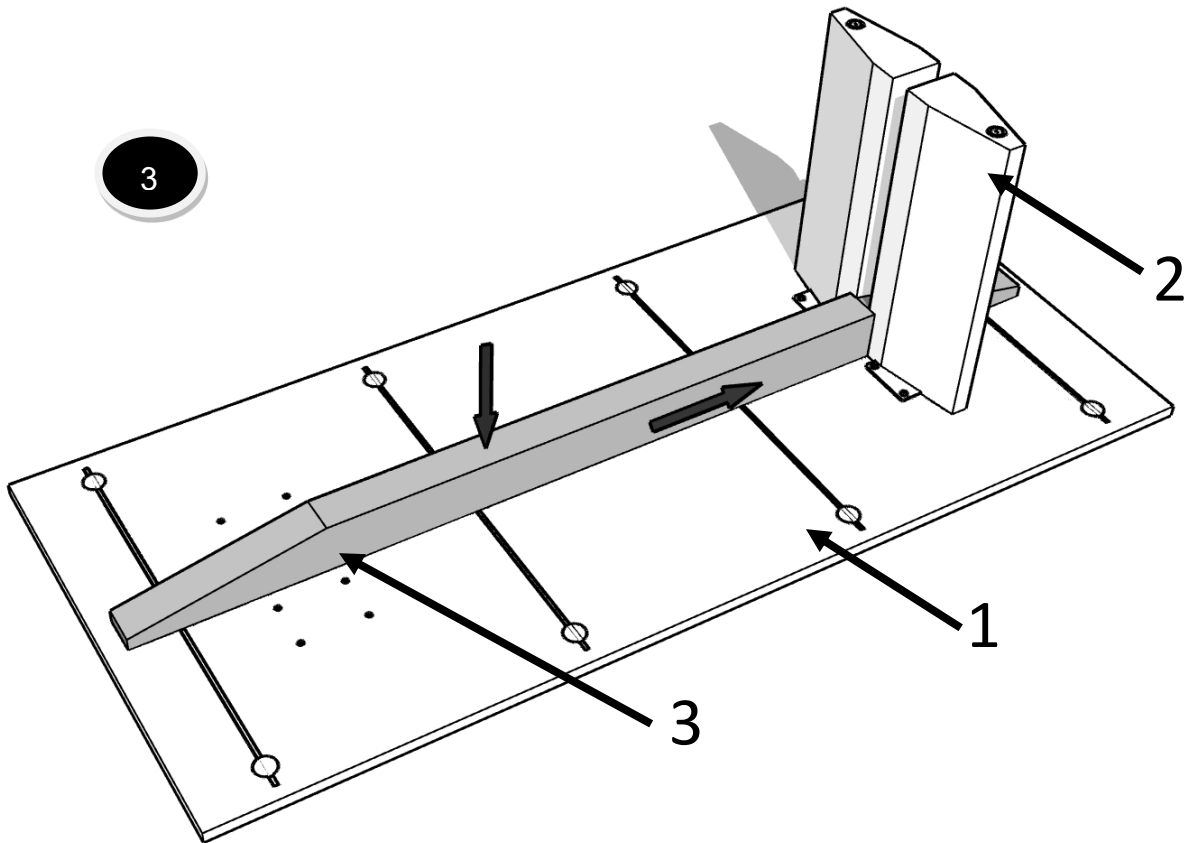

ASSEMBLY INSTRUCTION

EMERALD DINING TABLE

Parts List			
1		Top	1
2		Legs	4
3		Stretcher	1
Name of Hardware			
A		Metal joint plate	4
B		Allen bolt M8 x 25mm	28
C		Allen Key M6	1

4

5