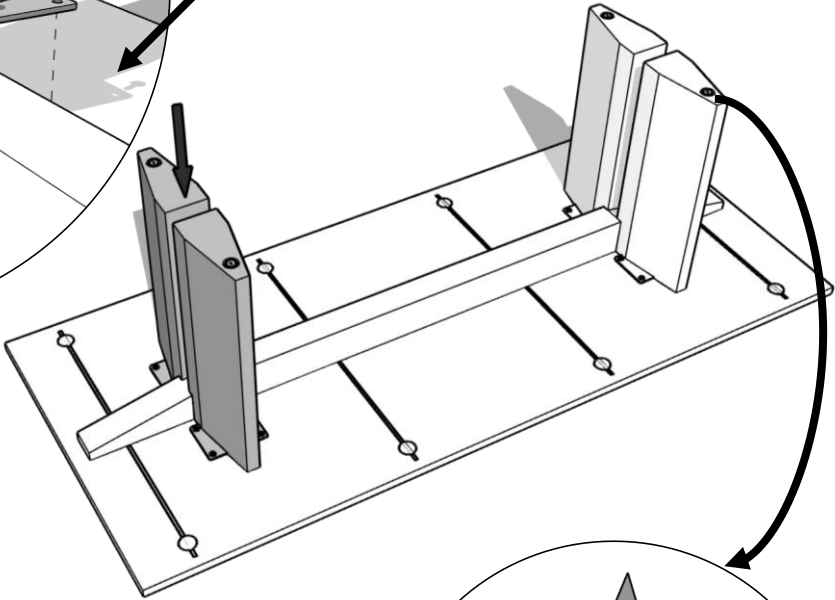

ASSEMBLY INSTRUCTION

EMERALD DINING TABLE

Parts List			
1		Top	1
2		Legs	4
3		Stretcher	1
Name of Hardware			
A		Metal joint plate	4
B		Allen bolt M8 x 25mm	28
C		Allen Key M6	1

4

5