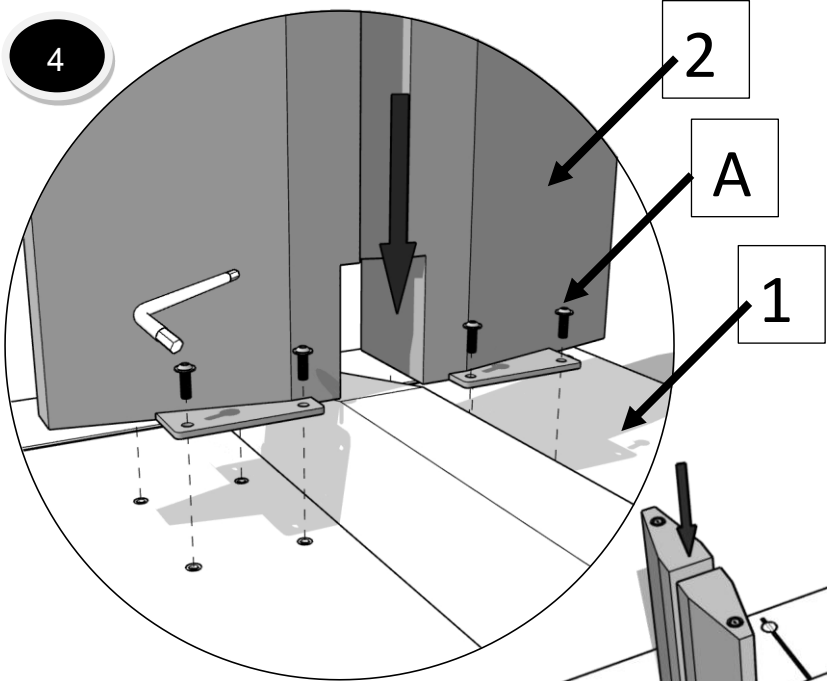

ASSEMBLY INSTRUCTION

EMERALD DINING TABLE

Parts List			
1		Top	1
2		Legs	4
3		Stretcher	1
Name of Hardware			
A		Metal joint plate	4
B		Allen bolt M8 x 25mm	28
C		Allen Key M6	1

4

5