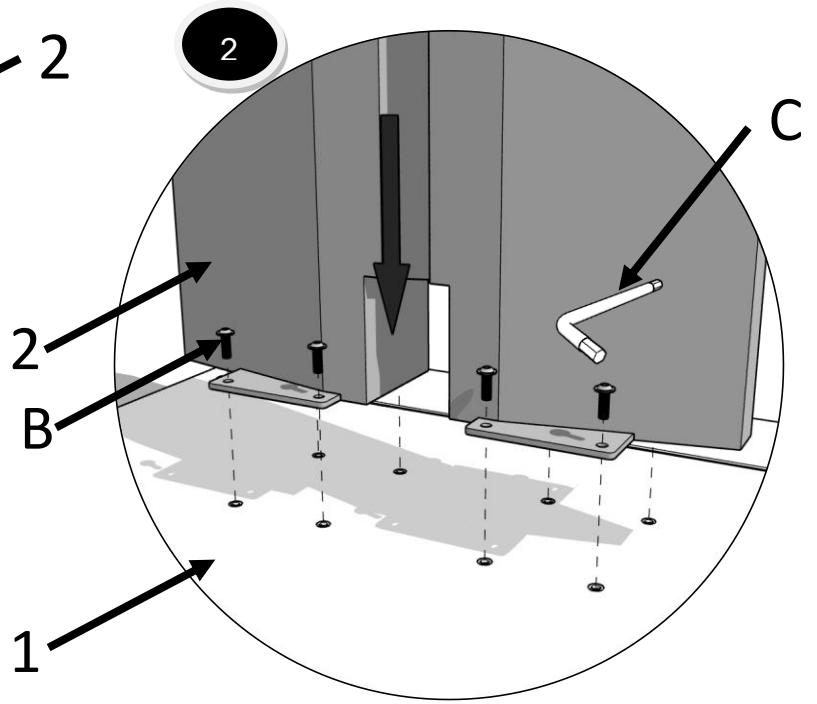

ASSEMBLY INSTRUCTION

EMERALD DINING TABLE

Parts List			
1		Top	1
2		Legs	4
3		Stretcher	1
Name of Hardware			
A		Metal joint plate	4
B		Allen bolt M8 x 25mm	28
C		Allen Key M6	1

4

5