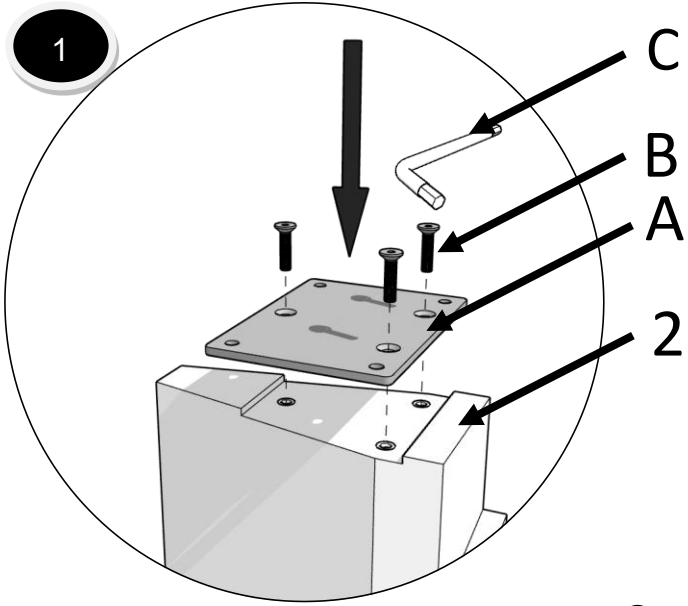

ASSEMBLY INSTRUCTION

EMERALD DINING TABLE

Parts List			
1		Top	1
2		Legs	4
3		Stretcher	1
Name of Hardware			
A		Metal joint plate	4
B		Allen bolt M8 x 25mm	28
C		Allen Key M6	1

4

5