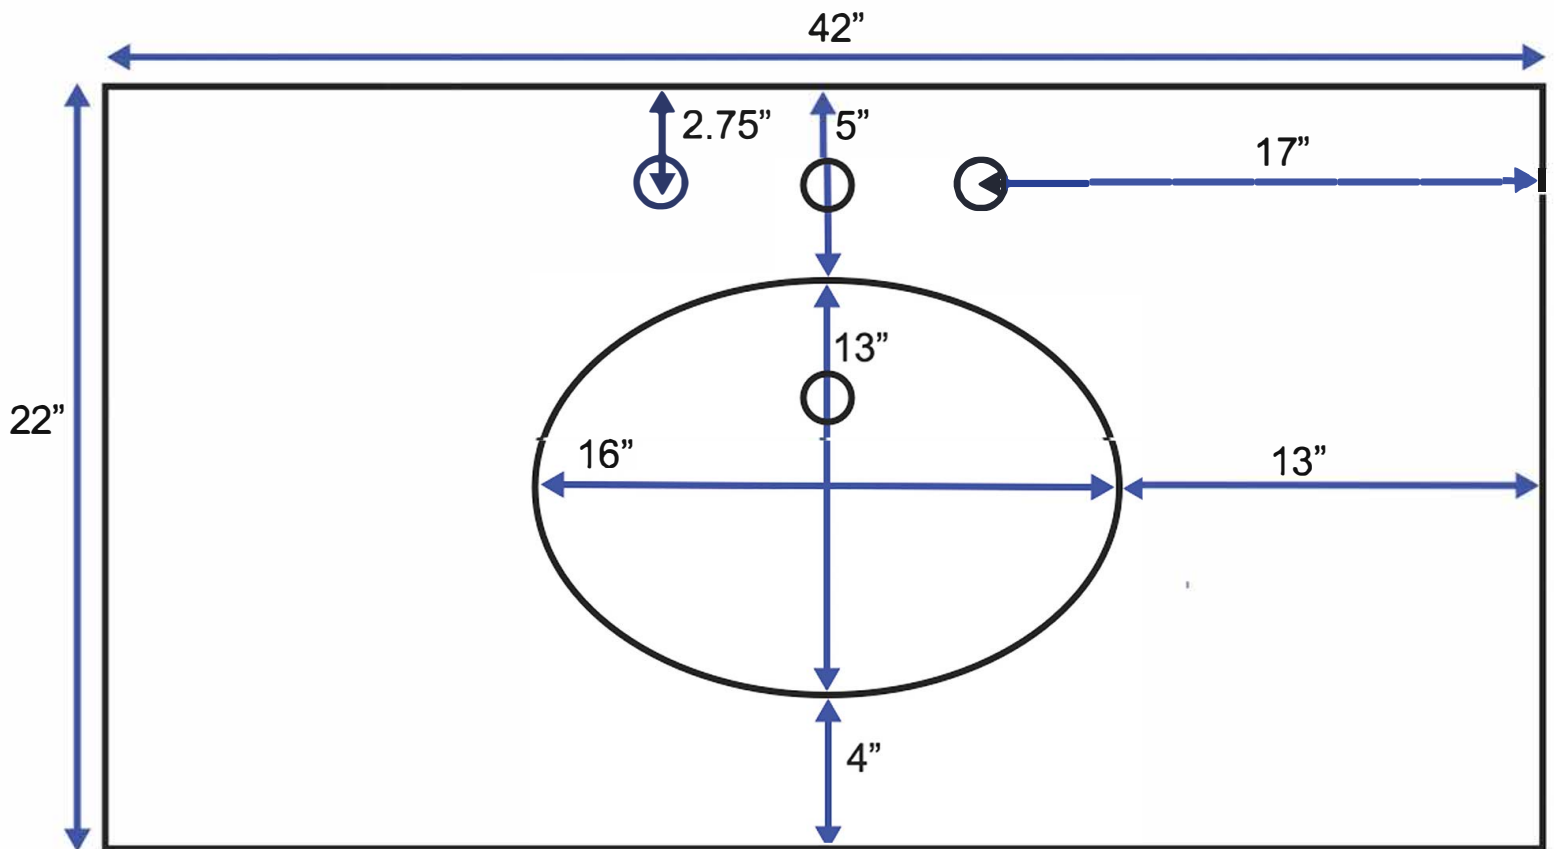

Bella 42-inch Bath Vanity (Top View)

All measurements are approximate and rounded to the nearest quarter inch.
Please allow for a slight margin of error.