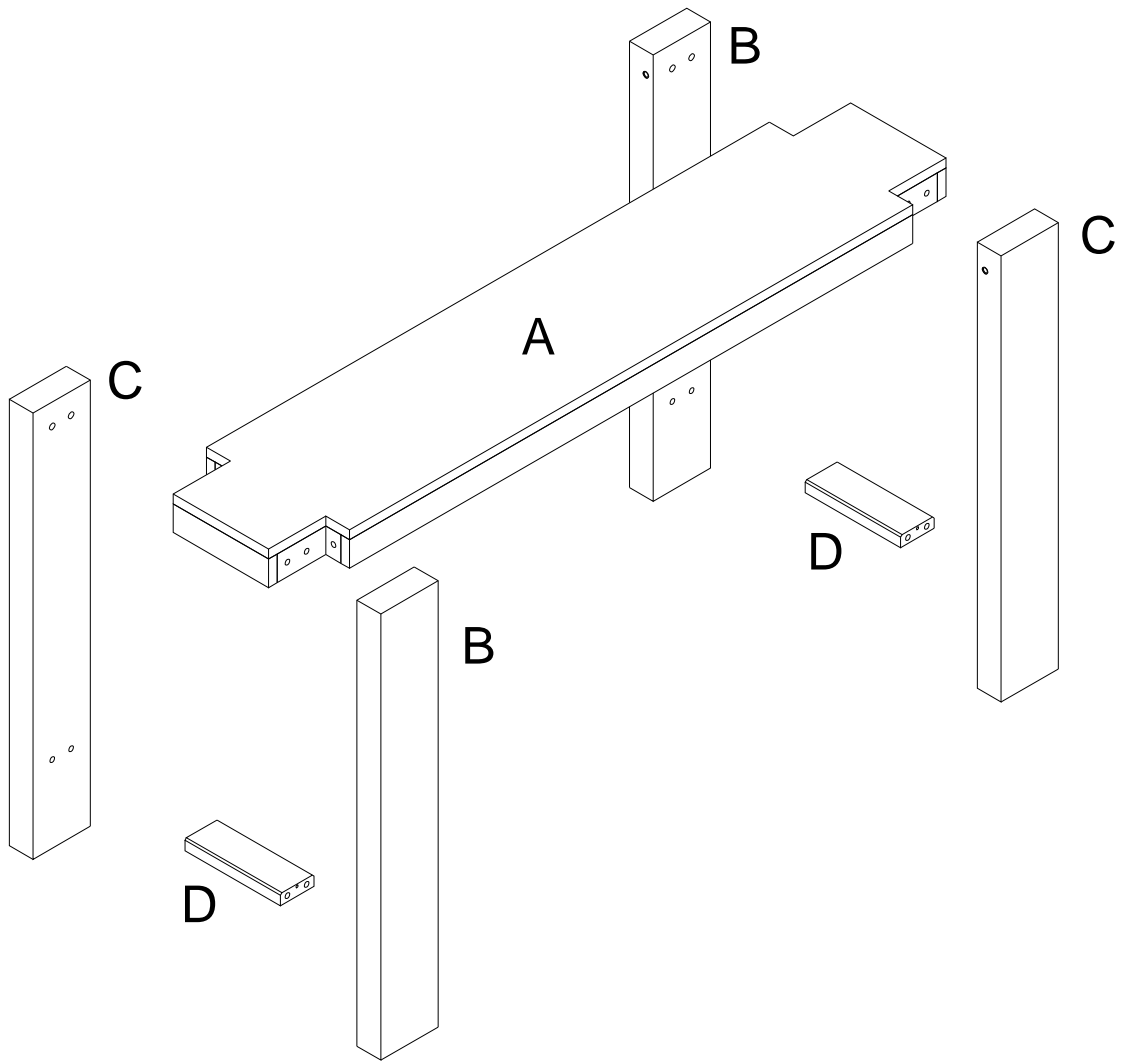

# Part list - Console Table 1420mm

**Identifying the hardware-Identify the hardware using the illustrations below**