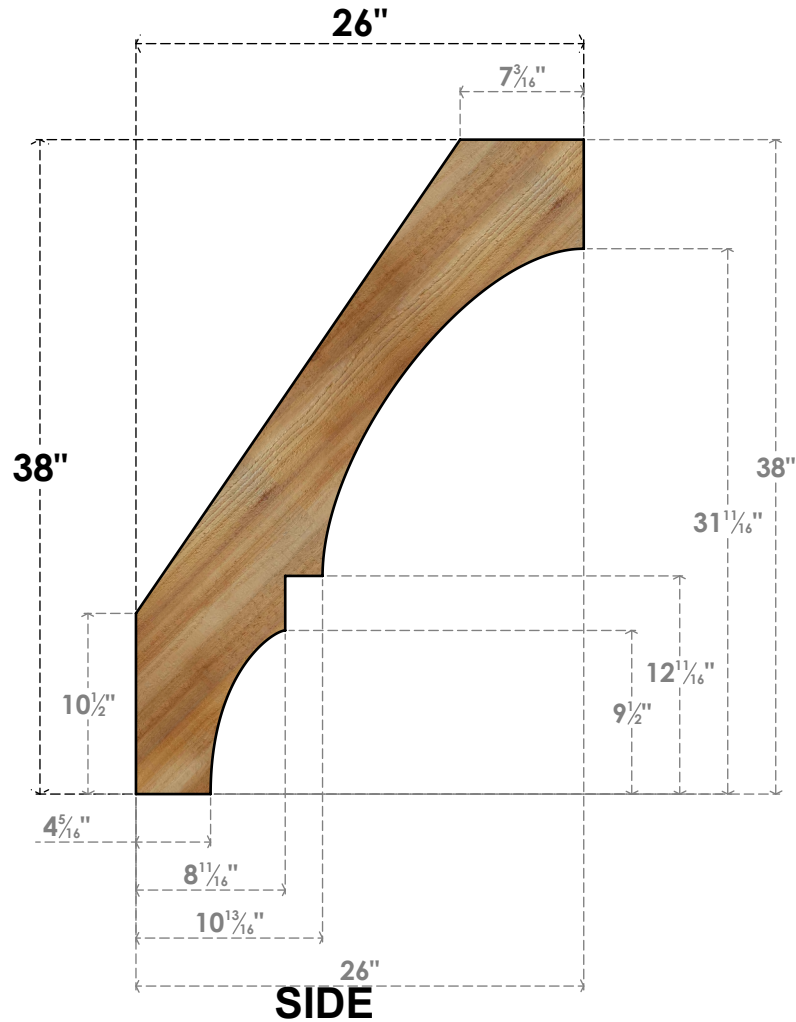

BRC06X26X38BOA00RWR

6"W X 26"D X 38"H BALBOA ROUGH SAWN BRACE, WESTERN RED CEDAR

EKENA MILLWORK
 2300 WEST MAIN ST.
 CLARKSVILLE, TX 75426
 TOLL FREE: 866-607-0453
 WWW.EKENAMILLWORK.COM

NOTES

1. INSTALLATION TO BE COMPLETED IN ACCORDANCE WITH MANUFACTURER'S SPECIFICATIONS.
2. DRAWING MAY NOT BE TO SCALE
3. THIS DRAWING IS INTENDED FOR DESIGN AND PLANNING PURPOSES ONLY.
4. ALL INFORMATION CONTAINED HEREIN WAS CURRENT AT THE TIME OF DEVELOPMENT BUT MUST BE REVIEWED AND APPROVED BY THE PRODUCT MANUFACTURER TO BE CONSIDERED ACCURATE.
5. PRODUCTS ARE NOT KILN DRIED. THIS ITEM IS UNIQUE AND WILL CONTAIN THE NATURAL VARIATIONS THAT THE WOOD SPECIES OFFERS. THIS MAY RESULT IN VARIATIONS UP TO 1/4"