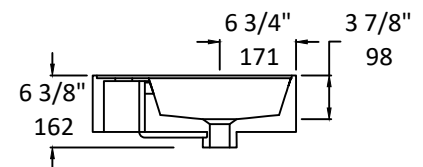

Specifications:

Installation:	wall mount or vanity top
Exterior Dimensions:	24" w x 18" d x 6 3/8" h
Material:	porcelain
Weight:	42 lbs
Overflow:	yes
Finishes:	001 - white
Faucet Holes:	00 - no hole 01 - one centered hole 02 - two hole - center and right, 4" spread 03 - three hole, 8" spread

Faucet Hole Size:	Ø 1 3/8"
Cut out size:	12" x 13" (template available upon request)
Drain Hole Size:	Ø 1 3/4"

Features:

- Wall mounting hardware included
- Unfinished back wall
- 5241L - sink on the left
- 5241R - sink on the right

LACAVA reserves the right to revise any dimension or information on this sheet without notice. Dimensions are nominal and may vary within an industry accepted tolerance of 1/4". Drawings provided herein are meant to give the user an idea of the product and are not made to scale.