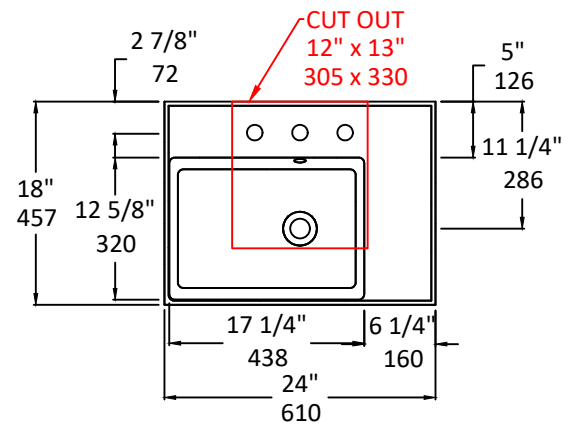

Specifications:

Installation:	wall mount or vanity top
Exterior Dimensions:	24" w x 18" d x 6 3/8" h
Material:	porcelain
Weight:	42 lbs
Overflow:	yes
Finishes:	001 - white
Faucet Holes:	00 - no hole 01 - one centered hole 02 - two hole - center and right, 4" spread 03 - three hole, 8" spread

Faucet Hole Size:	Ø 1 3/8"
Cut out size:	12" x 13" (template available upon request)
Drain Hole Size:	Ø 1 3/4"

Features:

- Wall mounting hardware included
- Unfinished back wall
- 5241L - sink on the left
- 5241R - sink on the right

LACAVA reserves the right to revise any dimension or information on this sheet without notice. Dimensions are nominal and may vary within an industry accepted tolerance of 1/4". Drawings provided herein are meant to give the user an idea of the product and are not made to scale.