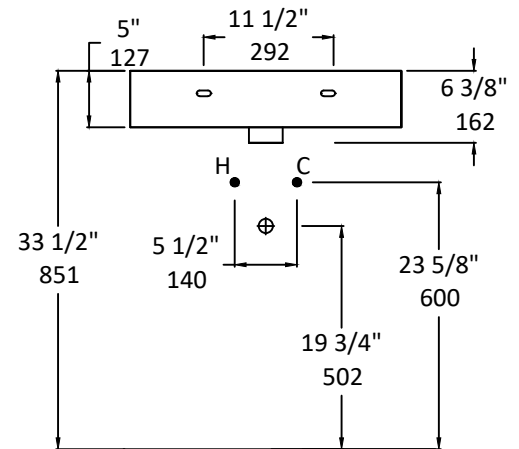

Specifications:

Installation:	wall mount or vanity top
Exterior Dimensions:	24" w x 18" d x 6 3/8" h
Material:	porcelain
Weight:	42 lbs
Overflow:	yes
Finishes:	001 - white
Faucet Holes:	00 - no hole 01 - one centered hole 02 - two hole - center and right, 4" spread 03 - three hole, 8" spread

Faucet Hole Size:	Ø 1 3/8"
Cut out size:	12" x 13" (template available upon request)
Drain Hole Size:	Ø 1 3/4"

Features:

- Wall mounting hardware included
- Unfinished back wall
- 5241L - sink on the left
- 5241R - sink on the right

LACAVA reserves the right to revise any dimension or information on this sheet without notice. Dimensions are nominal and may vary within an industry accepted tolerance of 1/4". Drawings provided herein are meant to give the user an idea of the product and are not made to scale.