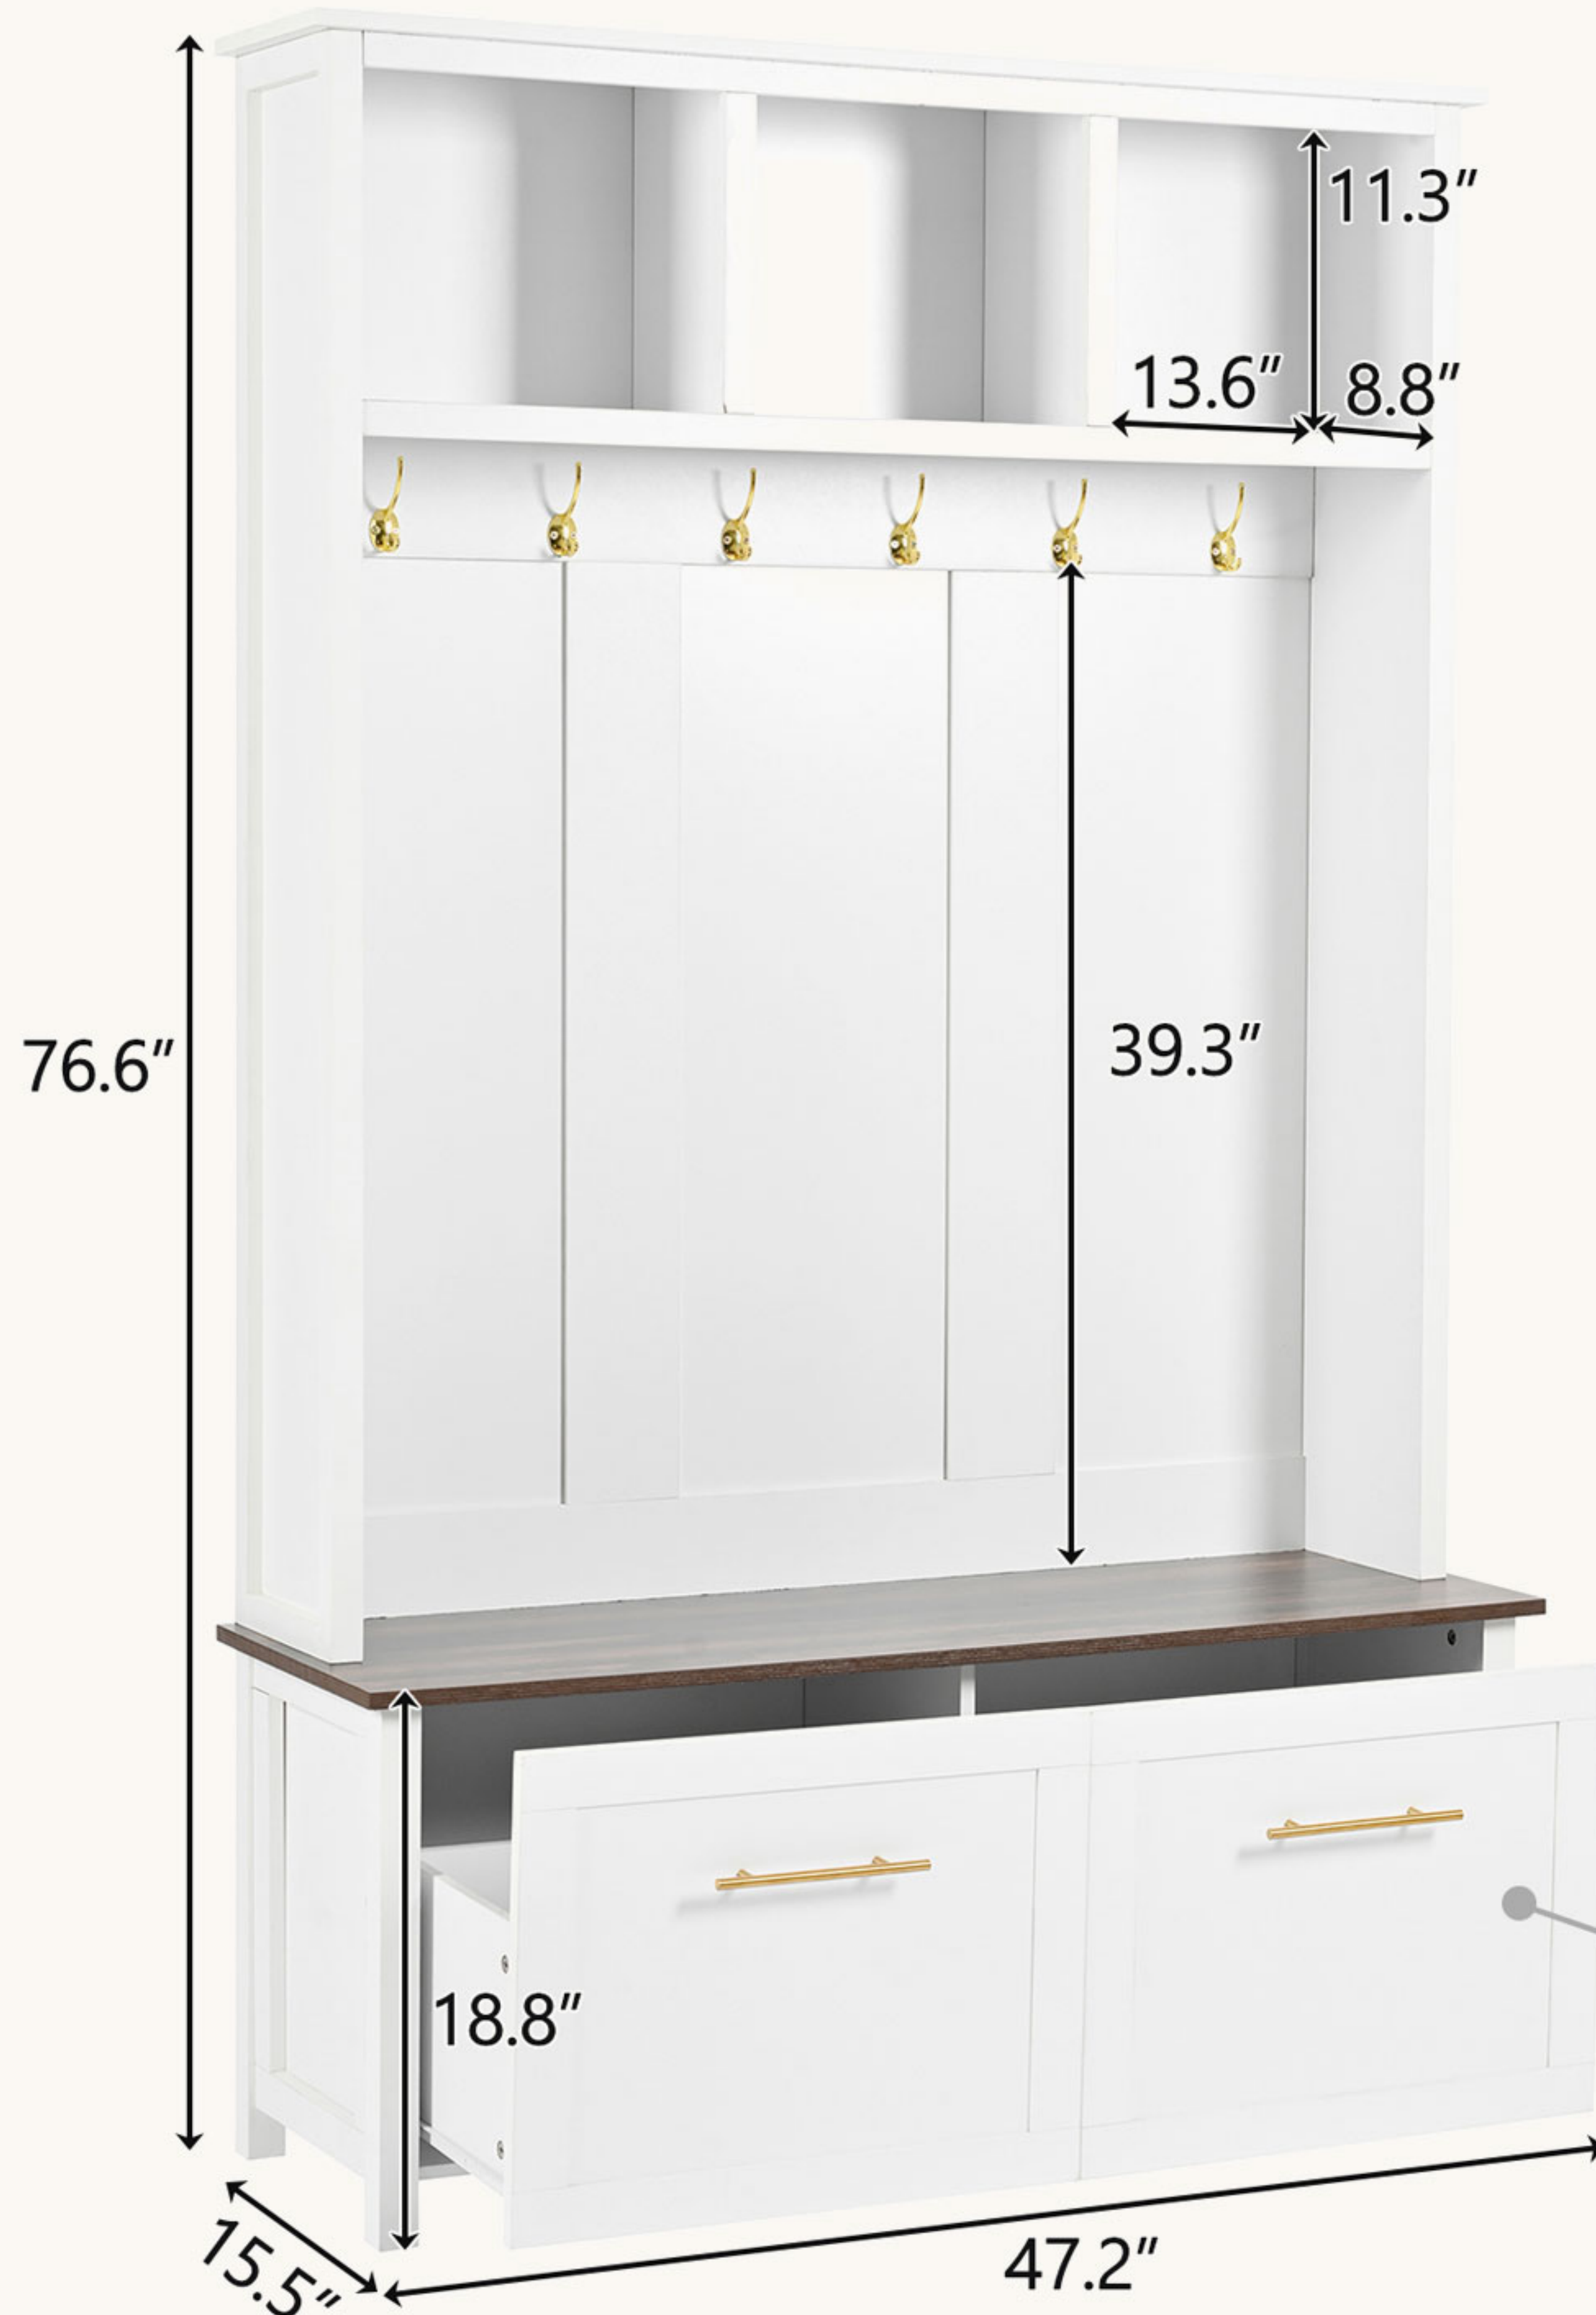

Dimensional Details

Product Dimensions

- Length (in.) :47.20
- Width (in.) :15.50
- Height (in.) :76.60
- Weight (lbs.):114.86

Package Size

- Length (in.) :62.28
- Width (in.) :19.57
- Height (in.) :12.50
- Weight (lbs.):139.33

Drawer:

19.2"W x 11.1"D x 8.5"H