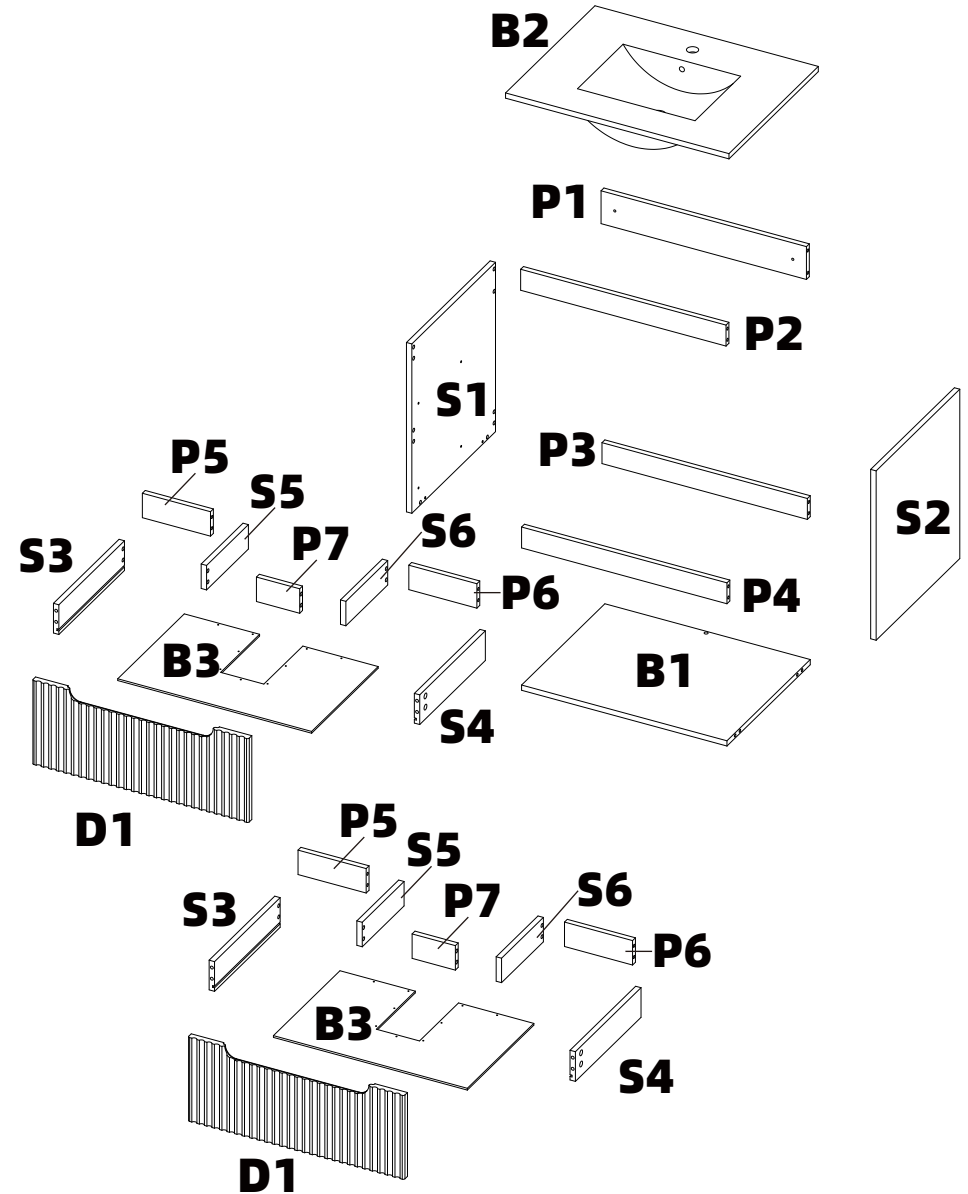

Installation Manual

**Please keep the boxes if you need return;
Check before installation;
Return won't be accepted afterwards;**

Pre-installation preparation

 Cross Screwdriver	 Hammer	 Tape Measure
 Pencil	 Electric Drill	 Glass Cement
 Leveling Rod	 Electric Drill	 Allen Key

Spare Parts List

Structural Diagram

1

Neutral Board Installation

Make sure all "H2" screws are straight and right in place, not loose

2

Slider Installation

Pay attention to the direction of the slide

2/5 Inch

3

Slider Installation

Pay attention to the direction of the slide

4

Neutral Board Installation

NO ELECTRIC SCREW DRIVER

5 Neutral Board Installation

NO ELECTRIC SCREW DRIVER

6 Neutral Board Installation

NO ELECTRIC SCREW DRIVER

7

Drawer Installation

Make sure all "H2" screws are straight and right in place, not loose

8

Drawer Installation