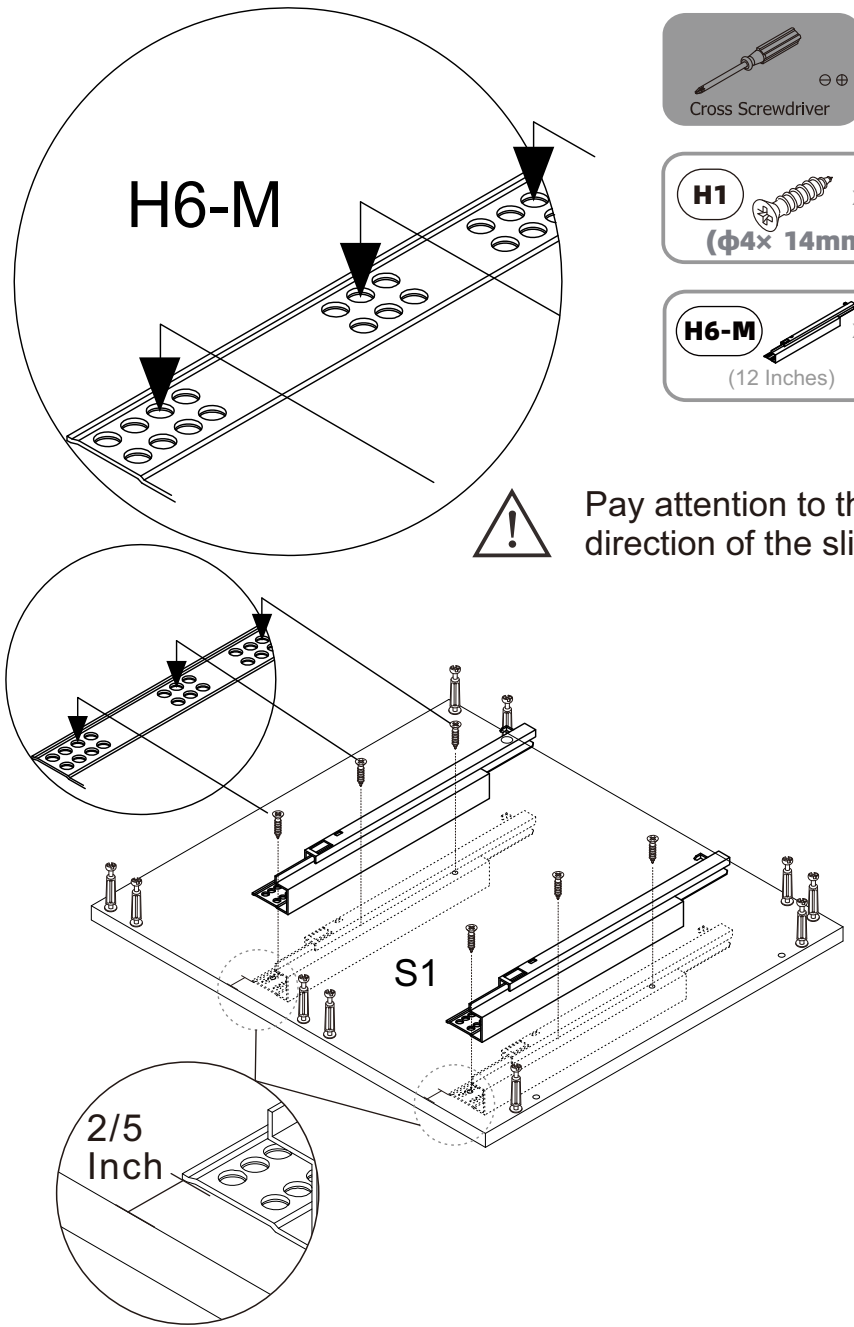

Installation Manual

**Please keep the boxes if you need return;
Check before installation;
Return won't be accepted afterwards;**

Pre-installation preparation

 Cross Screwdriver	 Hammer	 Tape Measure
 Pencil	 Electric Drill	 Glass Cement
 Leveling Rod	 Electric Drill	 Allen Key

Spare Parts List

Structural Diagram

1

Neutral Board Installation

Make sure all "H2" screws are straight and right in place, not loose

2

Slider Installation

Pay attention to the direction of the slide

2/5 Inch

3

Slider Installation

Pay attention to the direction of the slide

4

Neutral Board Installation

NO ELECTRIC SCREW DRIVER

5 Neutral Board Installation

NO ELECTRIC SCREW DRIVER

6 Neutral Board Installation

NO ELECTRIC SCREW DRIVER

7

Drawer Installation

Make sure all "H2" screws are straight and right in place, not loose

8

Drawer Installation