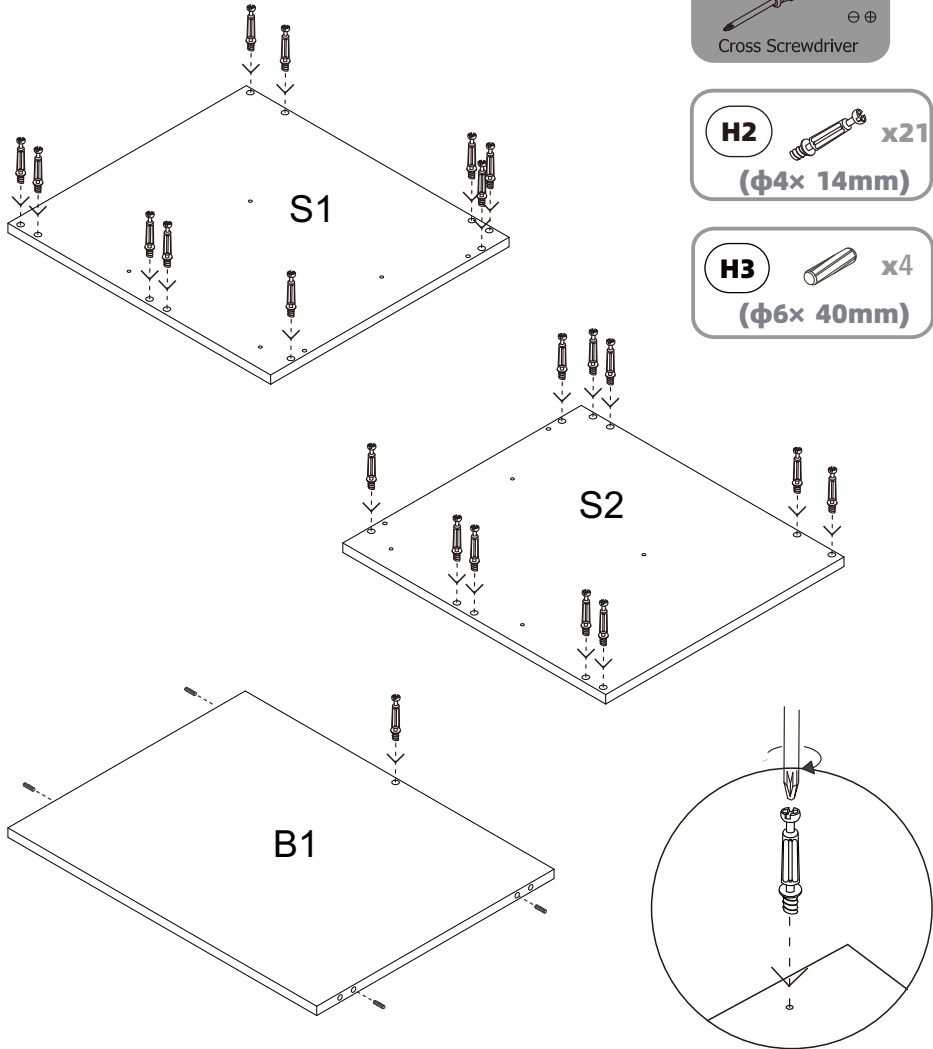

Spare Parts List

Structural Diagram

1

Neutral Board Installation

Make sure all "H2" screws are straight and right in place, not loose

2

Slider Installation

Pay attention to the direction of the slide

2/5 Inch

3

Slider Installation

Pay attention to the direction of the slide

4

Neutral Board Installation

NO ELECTRIC SCREW DRIVER

5 Neutral Board Installation