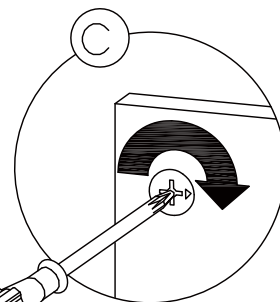

Installation Manual

**Please keep the boxes if you need return;
Check before installation;
Return won't be accepted afterwards;**

Pre-installation preparation

 Cross Screwdriver	 Hammer	 Tape Measure
 Pencil	 Electric Drill	 Glass Cement
 Leveling Rod	 Electric Drill	 Allen Key

Spare Parts List

Structural Diagram

1

Neutral Board Installation

Make sure all "H2" screws are straight and right in place, not loose

2

Slider Installation

Pay attention to the direction of the slide

2/5 Inch

3

Slider Installation

Pay attention to the direction of the slide

4

Neutral Board Installation

NO ELECTRIC SCREW DRIVER

5 Neutral Board Installation

NO ELECTRIC SCREW DRIVER

6 Neutral Board Installation

NO ELECTRIC SCREW DRIVER

7

Drawer Installation

Make sure all "H2" screws are straight and right in place, not loose

8

Drawer Installation