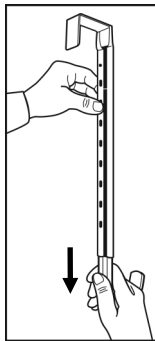

Adapt[®] Premium Adjustable Wreath Hanger Instructions

Locate button
on back

Press button
firmly

While pressing button,
pull on lower assembly

For questions or concerns please contact us directly at customerservice@haute-decor.com