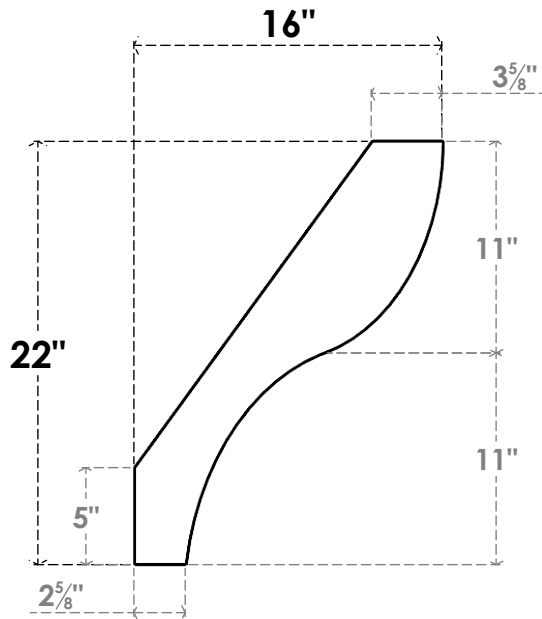

ITEM NUMBER: BRCURO050X16000X22000GNVRCPR

5"W X 16"D X 22"H GENEVA ROUGH CEDAR WOODGRAIN OPEN
TIMBERTHANE BRACE, PRIMED TAN

SIDE PROFILE

FRONT PROFILE

ISOMETRIC

EKENA MILLWORK
2300 WEST MAIN ST.
CLARKSVILLE, TX 75426
TOLL FREE: 866-607-0453
WWW.EKENAMILLWORK.COM

NOTES

1. INSTALLATION TO BE COMPLETED IN ACCORDANCE WITH MANUFACTURER'S SPECIFICATIONS.
2. DRAWING MAY NOT BE TO SCALE
3. THIS DRAWING IS INTENDED FOR DESIGN AND PLANNING PURPOSES ONLY.
4. ALL INFORMATION CONTAINED HEREIN WAS CURRENT AT THE TIME OF DEVELOPMENT BUT MUST BE REVIEWED AND APPROVED BY THE PRODUCT MANUFACTURER TO BE CONSIDERED ACCURATE.
5. TIMBERTHANE ARCHITECTURAL PRODUCTS ARE MADE FROM HIGH DENSITY URETHANE AND COME FACTORY PRIMED