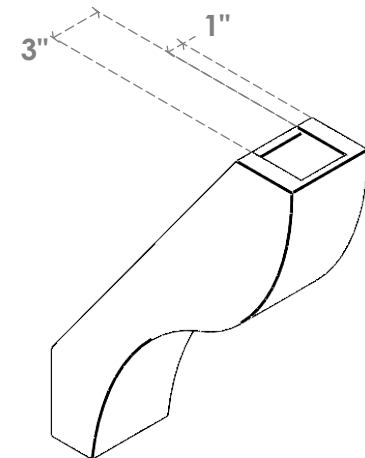

ITEM NUMBER: BRCURO050X16000X22000GNVRCPR

5"W X 16"D X 22"H GENEVA ROUGH CEDAR WOODGRAIN OPEN
TIMBERTHANE BRACE, PRIMED TAN

SIDE PROFILE

FRONT PROFILE

ISOMETRIC

EKENA MILLWORK
2300 WEST MAIN ST.
CLARKSVILLE, TX 75426
TOLL FREE: 866-607-0453
WWW.EKENAMILLWORK.COM

NOTES

1. INSTALLATION TO BE COMPLETED IN ACCORDANCE WITH MANUFACTURER'S SPECIFICATIONS.
2. DRAWING MAY NOT BE TO SCALE
3. THIS DRAWING IS INTENDED FOR DESIGN AND PLANNING PURPOSES ONLY.
4. ALL INFORMATION CONTAINED HEREIN WAS CURRENT AT THE TIME OF DEVELOPMENT BUT MUST BE REVIEWED AND APPROVED BY THE PRODUCT MANUFACTURER TO BE CONSIDERED ACCURATE.
5. TIMBERTHANE ARCHITECTURAL PRODUCTS ARE MADE FROM HIGH DENSITY URETHANE AND COME FACTORY PRIMED