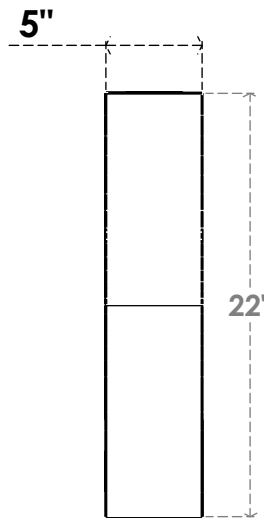

ITEM NUMBER: BRCURO050X16000X22000GNVRCPR

5"W X 16"D X 22"H GENEVA ROUGH CEDAR WOODGRAIN OPEN
TIMBERTHANE BRACE, PRIMED TAN

SIDE PROFILE

FRONT PROFILE

ISOMETRIC

EKENA MILLWORK
2300 WEST MAIN ST.
CLARKSVILLE, TX 75426
TOLL FREE: 866-607-0453
WWW.EKENAMILLWORK.COM

NOTES

1. INSTALLATION TO BE COMPLETED IN ACCORDANCE WITH MANUFACTURER'S SPECIFICATIONS.
2. DRAWING MAY NOT BE TO SCALE
3. THIS DRAWING IS INTENDED FOR DESIGN AND PLANNING PURPOSES ONLY.
4. ALL INFORMATION CONTAINED HEREIN WAS CURRENT AT THE TIME OF DEVELOPMENT BUT MUST BE REVIEWED AND APPROVED BY THE PRODUCT MANUFACTURER TO BE CONSIDERED ACCURATE.
5. TIMBERTHANE ARCHITECTURAL PRODUCTS ARE MADE FROM HIGH DENSITY URETHANE AND COME FACTORY PRIMED