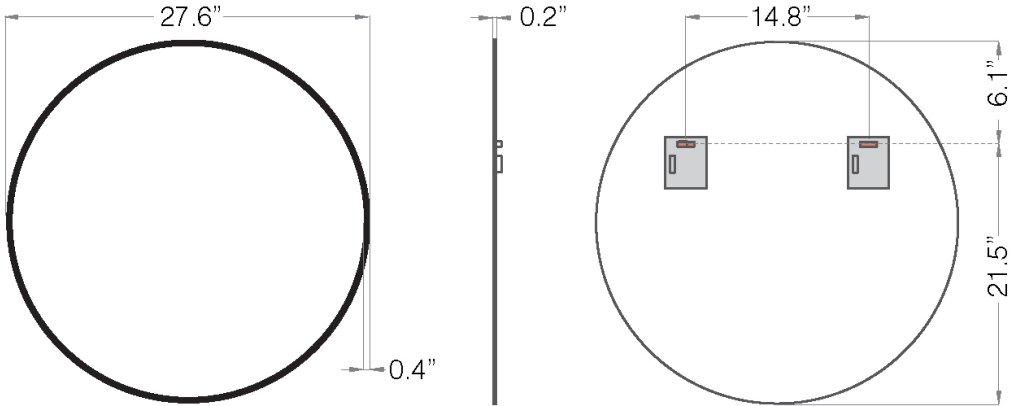

Rondo 70

Features

- Round Wall Mirror
- Diameter: 27.6"
- Available with Black or Gold Frame or Frameless
- Frame Thickness: 0.4"
- Mounting Hardware Included
- Made in Spain

SKU# | Option:

- Rondo 70A | Frameless
- Rondo 70BL | Black
- Rondo 70GD | Gold

Finishes:

- Frameless
- Black
- Gold

* WS Bath Collections reserve the right to make revisions without notice to product specifications, dimensions, or information.

Collection Rondo	Model Rondo 70	Dimensions Metric <i>1 inch = 2.54 cm</i> <i>1 inch = 25.4 mm</i>	 1051 Lea Drive - Collegeville, PA 19426 Tel. 215 513 9400 - Fax 610 831 0215 www.ws bathcollections.com - info@ws bathcollections.com
----------------------------	----------------------------	--	---

Rondo 70

* WS Bath Collections reserve the right to make revisions without notice to product specifications, dimensions, or information.

Collection Rondo	Model Rondo 70	Dimensions Metric <i>1 inch = 2.54 cm</i> <i>1 inch = 25.4 mm</i>	 1051 Lea Drive - Collegeville, PA 19426 Tel. 215 513 9400 - Fax 610 831 0215 www.ws bathcollections.com - info@ws bathcollections.com
------------------------------	----------------------------	---	---