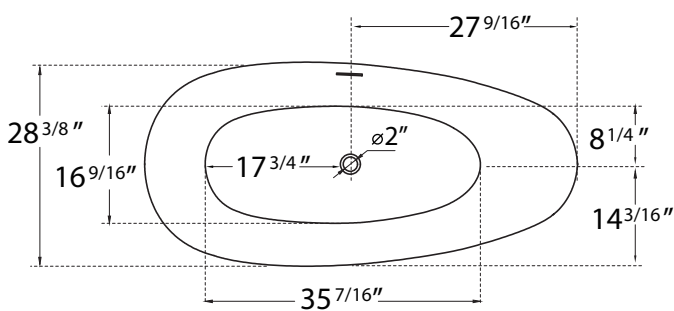

DIMENSION DETAILS

Freestanding Bathtub

MODEL No.Z32E6S

Z32E6S-55"

ADJUSTABLE FOOT: 4 PCS

(Side View)

Z32E6S-59"

ADJUSTABLE FOOT: 4 PCS

(Side View)

(Top View)

(Top View)