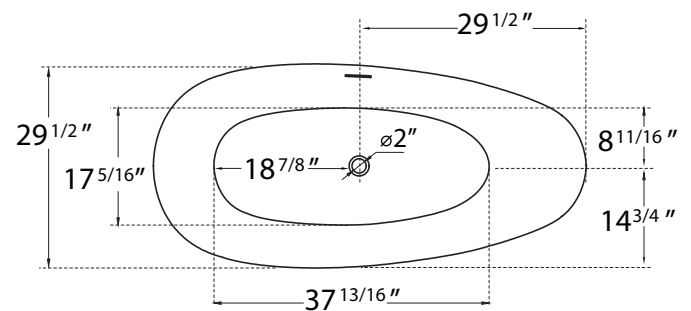

DIMENSION DETAILS

Freestanding Bathtub

MODEL No.Z32E6S

Z32E6S-55"

ADJUSTABLE FOOT: 4 PCS

(Side View)

Z32E6S-59"

ADJUSTABLE FOOT: 4 PCS

(Side View)

(Top View)

(Top View)