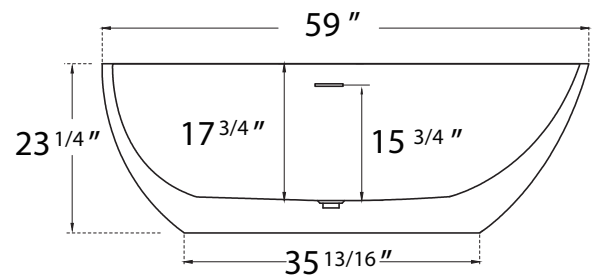

DIMENSION DETAILS

Freestanding Bathtub

MODEL No.Z32E6S

Z32E6S-55"

ADJUSTABLE FOOT: 4 PCS

(Side View)

Z32E6S-59"

ADJUSTABLE FOOT: 4 PCS

(Side View)

(Top View)

(Top View)