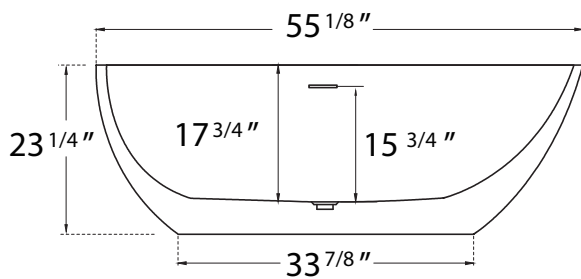

DIMENSION DETAILS

Freestanding Bathtub

MODEL No.Z32E6S

Z32E6S-55"

ADJUSTABLE FOOT: 4 PCS

(Side View)

Z32E6S-59"

ADJUSTABLE FOOT: 4 PCS

(Side View)

(Top View)

(Top View)