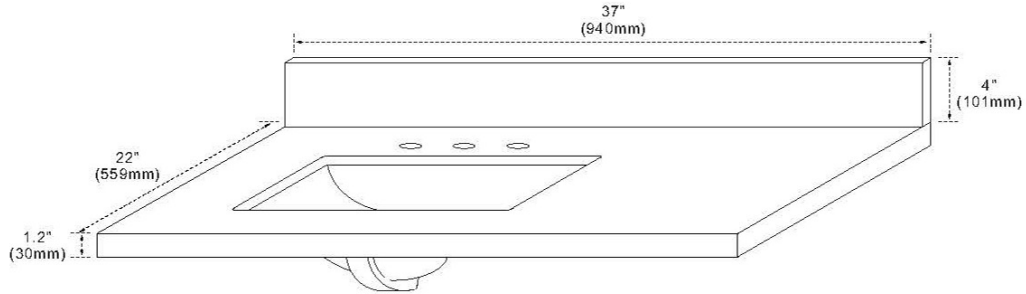

BELLATERRA HOME

Model: 430002-37-L Countertop

Features

1. Single 20" rectangular undermount sink cutout;
2. 8" wide spread faucet holes;
3. 4" height backsplash included;
4. Thickness laminated to 1.2";
5. Ceramic sink on left side of countertop;