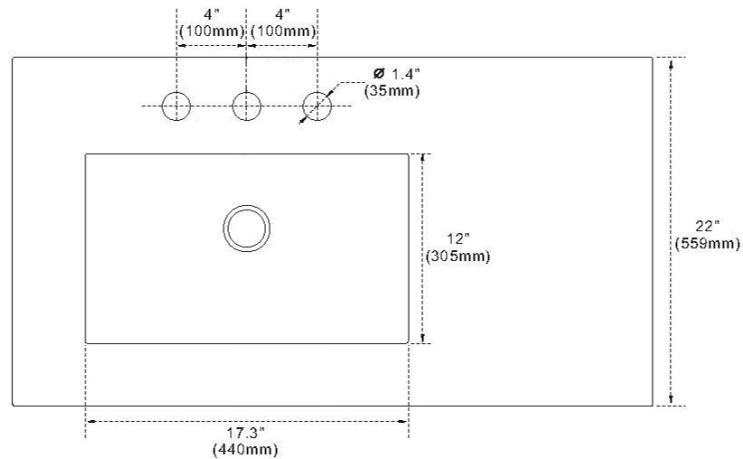

BELLATERRA HOME

Model: 430002-37-L Countertop

Features

1. Single 20" rectangular undermount sink cutout;
2. 8" wide spread faucet holes;
3. 4" height backsplash included;
4. Thickness laminated to 1.2";
5. Ceramic sink on left side of countertop;

Colors / Finishes

- WM - Natural White Carrara marble;
- BG - Natural Black Galaxy Granite;
- GY - Natural Grey Granite;
- WE - White Engineer Stone;

Top view

Side view

NOTE: SINK STYLE, SHAPE, FAUCET HOLES, CUTOUT ON TOP, VANITY MAY VARY FROM THE PICTURE ABOVE. INSTRUCTIONAL PURPOSE ONLY.

Professional installation is recommended.
www.bellaterra-home.com

Bellaterra Home LLC, All Rights Reserved 2019