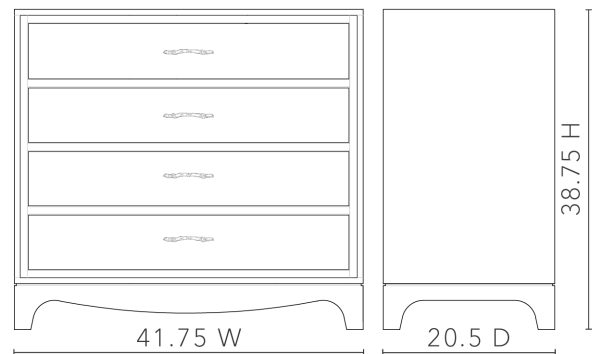

Barrett Large 4-Drawer, Sand White

BAR-225-469-894

- 41.75W x 20.5D x 38.75H
- Clear Lacquered Bleached Grasscloth
- Satin Bronze Finished Cast Metal
- Finished Back, Soft Close Undermount Glides

Sand
White