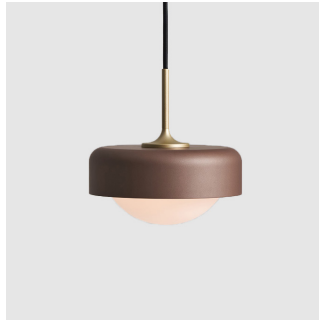

, a refined and contemporary take on a timeless silhouette. With its classic profile and compact design, the emits a calming glow through hand-crafted opal glass, now combined with a delicate metal shade available in three color options, topped off with a golden detail.

olive green + champagne gold

pearl cocoa + champagne gold

matt white + champagne gold

**Pensee LED Pendant**

**Material**  
mouth-blown glass, steel

**Light Source**  
G9 1 x 4W 2700K CRI 90

**Weight**  
1.2kg / 2.6lb

**Color**

-  olive green + champagne gold
-  pearl cocoa + champagne gold
-  matt white + champagne gold

This a refined and contemporary take on a timeless silhouette. With a classic profile and compact design, the new offers the best luminaire experience to date. Available both as a table lamp or wall lamp, the emits a calming glow of light through the handmade opal glass. The table version features an exclusive "DJ dimmer" base design, while the wall version utilized the DJ function for ON/OFF only.

### Pensee LED Table

**Material**  
mouth-blown glass, steel

**Light Source**  
LED 6W 2700K CRI90 510lm

**Feature**  
DJ dimmer switch

**Weight**  
2.0kg / 4.4lb

**Cord**  
200cm / 78.7"