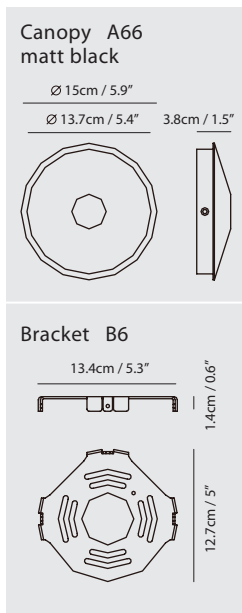

### Pensee LED Table

**Material**  
mouth-blown glass, steel

**Light Source**  
LED 6W 2700K CRI90 510lm

**Feature**  
DJ dimmer switch

**Weight**  
2.0kg / 4.4lb

**Cord**  
200cm / 78.7"

### Pensee LED Wall

**Material**  
mouth-blown glass, steel

**Light Source**  
G9 1 x 4W 2700K CRI90

**Feature**  
DJ on/off switch

**Weight**  
1.1kg / 2.4lb