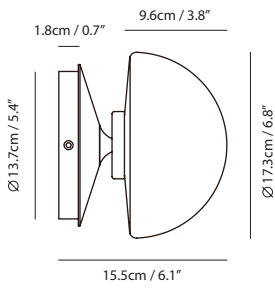

### Pensee LED Table

**Material**  
mouth-blown glass, steel

**Light Source**  
LED 6W 2700K CRI90 510lm

**Feature**  
DJ dimmer switch

**Weight**  
2.0kg / 4.4lb

**Cord**  
200cm / 78.7"

### Pensee LED Wall

**Material**  
mouth-blown glass, steel

**Light Source**  
G9 1 x 4W 2700K CRI90

**Feature**  
DJ on/off switch

**Weight**  
1.1kg / 2.4lb