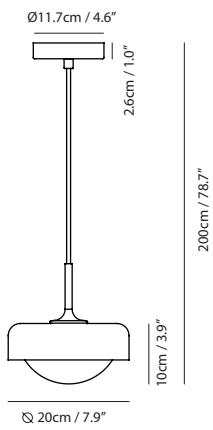

olive green + champagne gold

pearl cocoa + champagne gold

matt white + champagne gold

**Pensee LED Pendant**

**Material**  
mouth-blown glass, steel

**Light Source**  
G9 1 x 4W 2700K CRI 90

**Weight**  
1.2kg / 2.6lb

### Pensee LED Table

**Material**  
mouth-blown glass, steel

**Light Source**  
LED 6W 2700K CRI90 510lm

**Feature**  
DJ dimmer switch

**Weight**  
2.0kg / 4.4lb

**Cord**  
200cm / 78.7"

### Pensee LED Wall

**Material**  
mouth-blown glass, steel

**Light Source**  
G9 1 x 4W 2700K CRI90

**Feature**  
DJ on/off switch

**Weight**  
1.1kg / 2.4lb