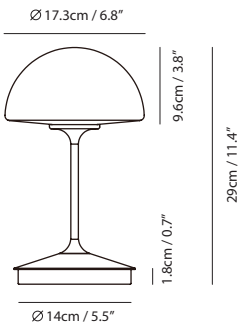

olive green + champagne gold

pearl cocoa + champagne gold

matt white + champagne gold

**Pensee LED Pendant**

**Material**  
mouth-blown glass, steel

**Light Source**  
G9 1 x 4W 2700K CRI 90

**Weight**  
1.2kg / 2.6lb

### Pensee LED Table

**Material**  
mouth-blown glass, steel

**Light Source**  
LED 6W 2700K CRI90 510lm

**Feature**  
DJ dimmer switch

**Weight**  
2.0kg / 4.4lb

**Cord**  
200cm / 78.7"