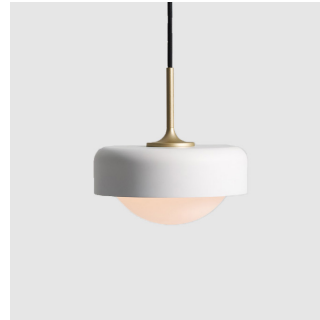

, a refined and contemporary take on a timeless silhouette. With its classic profile and compact design, the emits a calming glow through hand-crafted opal glass, now combined with a delicate metal shade available in three color options, topped off with a golden detail.

olive green + champagne gold

pearl cocoa + champagne gold

matt white + champagne gold

**Pensee LED Pendant**

**Material**  
mouth-blown glass, steel

**Light Source**  
G9 1 x 4W 2700K CRI 90

**Weight**  
1.2kg / 2.6lb

**Color**

-  olive green + champagne gold
-  pearl cocoa + champagne gold
-  matt white + champagne gold

This a refined and contemporary take on a timeless silhouette. With a classic profile and compact design, the new offers the best luminaire experience to date. Available both as a table lamp or wall lamp, the emits a calming glow of light through the handmade opal glass. The table version features an exclusive "DJ dimmer" base design, while the wall version utilized the DJ function for ON/OFF only.

### Pensee LED Table

**Material**  
mouth-blown glass, steel

**Light Source**  
LED 6W 2700K CRI90 510lm

**Feature**  
DJ dimmer switch

**Weight**  
2.0kg / 4.4lb

**Cord**  
200cm / 78.7"