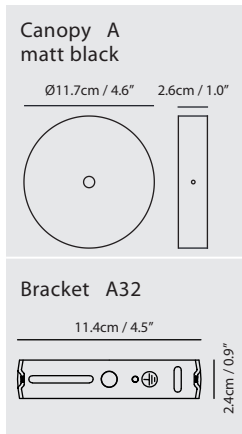

olive green + champagne gold

pearl cocoa + champagne gold

matt white + champagne gold

**Pensee LED Pendant**

**Material**  
mouth-blown glass, steel

**Light Source**  
G9 1 x 4W 2700K CRI 90

**Weight**  
1.2kg / 2.6lb

### Pensee LED Table

**Material**  
mouth-blown glass, steel

**Light Source**  
LED 6W 2700K CRI90 510lm

**Feature**  
DJ dimmer switch

**Weight**  
2.0kg / 4.4lb

**Cord**  
200cm / 78.7"

### Pensee LED Wall

**Material**  
mouth-blown glass, steel

**Light Source**  
G9 1 x 4W 2700K CRI90

**Feature**  
DJ on/off switch

**Weight**  
1.1kg / 2.4lb