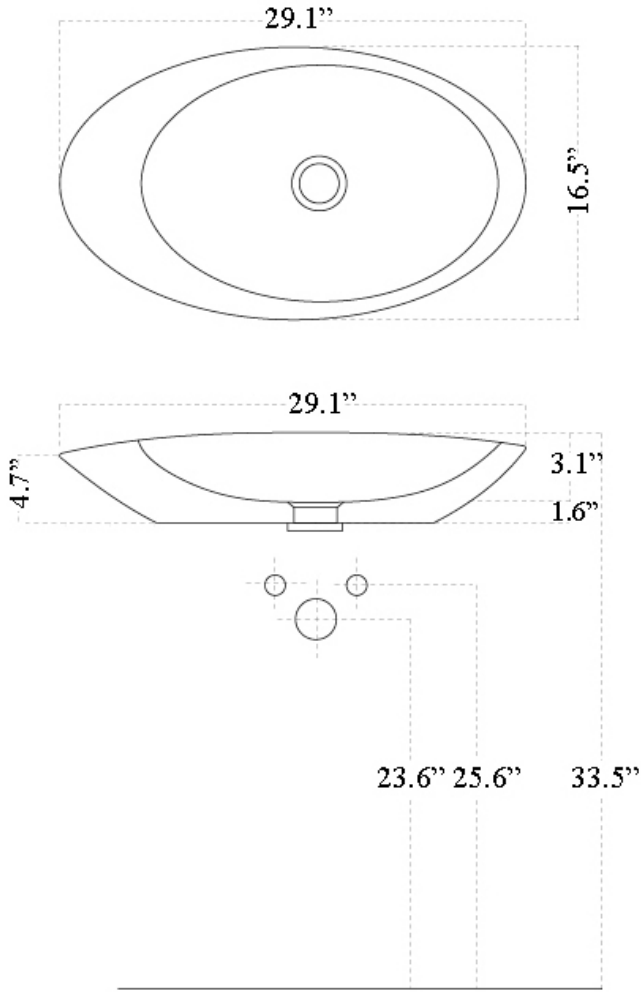

Bloom 74.42

Features

- Bathroom Sink
- Made of Ceramic
- Glossy White Finish
- Without Overflow
- Countertop (Vessel) Installation

Related Items:

- WSBC 00076 | Push Waste Drain
- WSBC 53922 | Decorative Trap

Finishes:

 Glossy White

SKU# | Options:

- Bloom 74.42 WG | Glossy White

* WS Bath Collections reserve the right to make revisions without notice to product specifications, dimensions, or information.

Collection Bloom	Model Bloom 74.42	Dimensions Metric <i>1 inch = 2.54 cm</i> <i>1 inch = 25.4 mm</i>	 1051 Lea Drive - Collegeville, PA 19426 Tel. 215 513 9400 - Fax 610 831 0215 www.ws bathcollections.com - info@ws bathcollectins.com
------------------------------	-------------------------------	---	---

Bloom 74.42

* WS Bath Collections reserve the right to make revisions without notice to product specifications, dimensions, or information.

<p>Collection Bloom</p>	<p>Model Bloom 74.42</p>	<p>Dimensions Metric <i>1 inch = 2.54 cm</i> <i>1 inch = 25.4 mm</i></p>	 <p>1051 Lea Drive - Collegeville, PA 19426 Tel. 215 513 9400 - Fax 610 831 0215 www.ws bathcollections.com - info@ws bathcollectins.com</p>
--------------------------------------	---------------------------------------	--	---

<p>Collection Drains & Traps</p>	<p>Model Drains & Traps</p>	<p>Dimensions Metric <i>1 inch = 2.54 cm</i> <i>1 inch = 25.4 mm</i></p>	<p style="text-align: right;">01.2025</p>  <p>1051 Lea Drive - Collegeville, PA 19426 Tel. 215 513 9400 - Fax 610 831 0215 www.ws bathcollections.com - info@ws bathcollections.com</p>
---	--	---	---