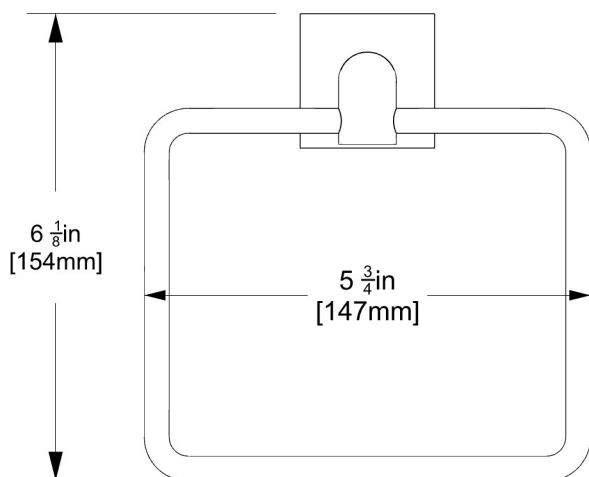

DIMENSIONS

Backed by our lifetime warranty, you can trust our products to always exceed your expectations and live up to their name.

1550 Factor Ave. San Leandro, CA 94577
Phone #: 800.227.5640
Email: cs@gatcoinc.com