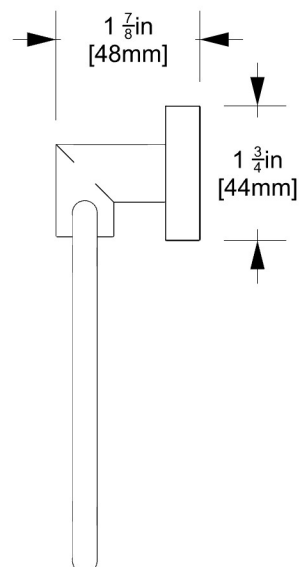

DIMENSIONS

Backed by our lifetime warranty, you can trust our products to always exceed your expectations and live up to their name.

1550 Factor Ave. San Leandro, CA 94577
Phone #: 800.227.5640
Email: cs@gatcoinc.com

The manufacturer reserves the right to, and do time to time, make changes and improvements in designs and dimensions.
Updated on March 11, 2025