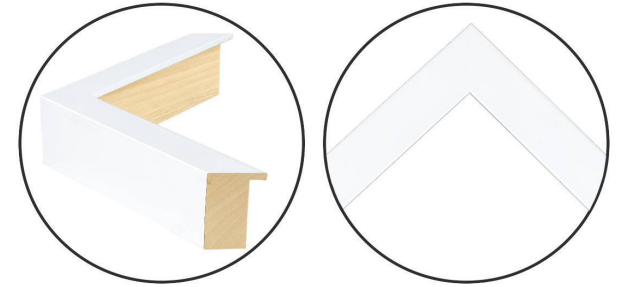

# WENDOVER ART GROUP

---

ITEM NUMBER : **WMS0306**

TITLE : **Washed Layers 2**

OUTWARD DIMENSION (W X H) : **34.5" x 34.5"**

FRAME (WIDTH X DEPTH) : **MC2329 | 1" x 2.13"**

FRAME FINISH : **Standard Frame**

**Matte White**

DESCRIPTION :

**Giclee on Watercolor Paper, Cut and Layered with a  
Floated Top Mat, Hang Both Ways, Framed in Shadowbox**