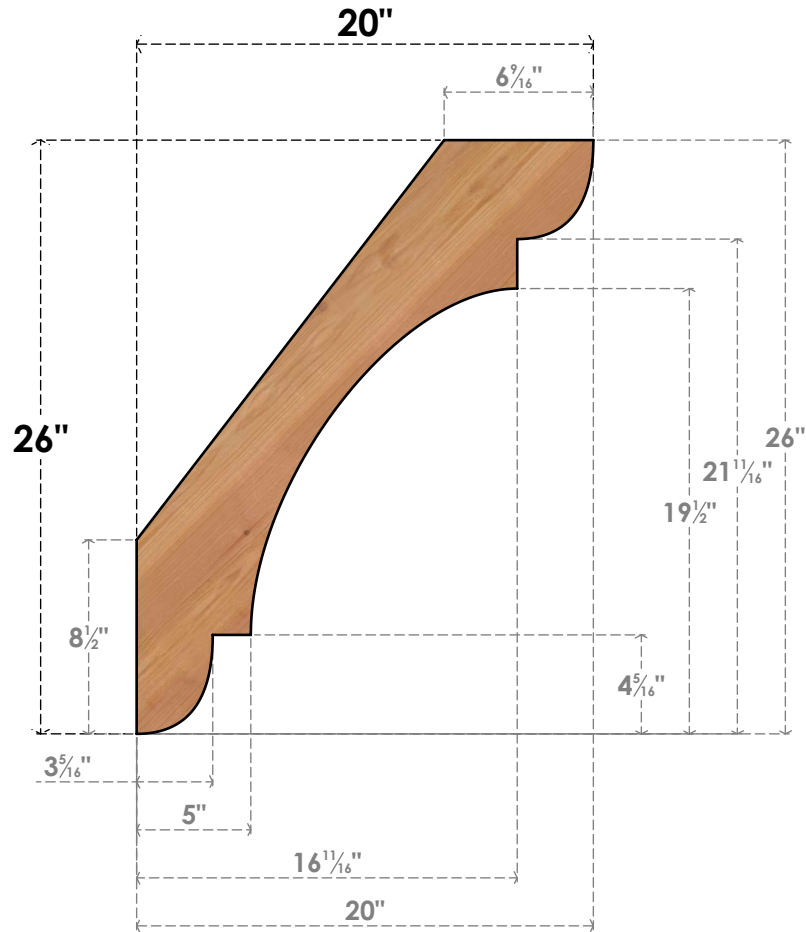

BRC06X20X26OLY00SWR

5 1/2"W X 20"D X 26"H OLYMPIC SMOOTH BRACE, WESTERN RED CEDAR

SIDE

FRONT

EKENA MILLWORK
 2300 WEST MAIN ST.
 CLARKSVILLE, TX 75426
 TOLL FREE: 866-607-0453
 WWW.EKENAMILLWORK.COM

NOTES

1. INSTALLATION TO BE COMPLETED IN ACCORDANCE WITH MANUFACTURER'S SPECIFICATIONS.
2. DRAWING MAY NOT BE TO SCALE
3. THIS DRAWING IS INTENDED FOR DESIGN AND PLANNING PURPOSES ONLY.
4. ALL INFORMATION CONTAINED HEREIN WAS CURRENT AT THE TIME OF DEVELOPMENT BUT MUST BE REVIEWED AND APPROVED BY THE PRODUCT MANUFACTURER TO BE CONSIDERED ACCURATE.
5. PRODUCTS ARE NOT KILN DRIED. THIS ITEM IS UNIQUE AND WILL CONTAIN THE NATURAL VARIATIONS THAT THE WOOD SPECIES OFFERS. THIS MAY RESULT IN VARIATIONS UP TO 1/4"