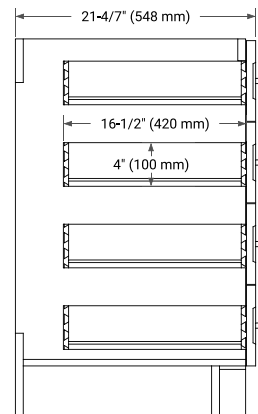

42" RIGHT OFFSET CABINET

BASE CABINET DIMENSIONS

42" W x 21.6" D x 34.5" H

FEATURES

- Solid wood frame & plywood panels
- Dovetail drawers and joints
- Soft closing doors & drawers

HARDWARE FINISHES*

Brushed Nickel Satin Brass Matte Black Polished Chrome

42" RIGHT RECTANGLE SINK COUNTERTOP WITH 1.5 IN. THICKNESS

OVERALL DIMENSIONS

42.25" W x 22" D x 1.5" H

COUNTERTOP OPTIONS

Carrara White Quartz

FEATURES

- Solid countertop with mitered edges & seams
- Undermount white rectangular sink
- Pre-drilled for 8" widespread faucet

INCLUDED

- Countertop
- Matching Backsplash
- Rectangle Sink

COUNTERTOP PLAN VIEW

EDGE SIDE VIEW

THREE DIMENSIONAL COUNTERTOP VIEW