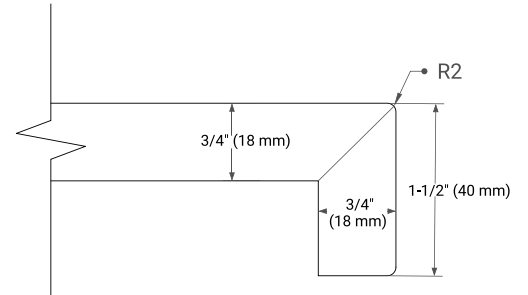

42" RIGHT RECTANGLE SINK COUNTERTOP WITH 1.5 IN. THICKNESS

OVERALL DIMENSIONS

42.25" W x 22" D x 1.5" H

COUNTERTOP OPTIONS

Carrara White Quartz

FEATURES

- Solid countertop with mitered edges & seams
- Undermount white rectangular sink
- Pre-drilled for 8" widespread faucet

INCLUDED

- Countertop
- Matching Backsplash
- Rectangle Sink

COUNTERTOP PLAN VIEW

EDGE SIDE VIEW

THREE DIMENSIONAL COUNTERTOP VIEW