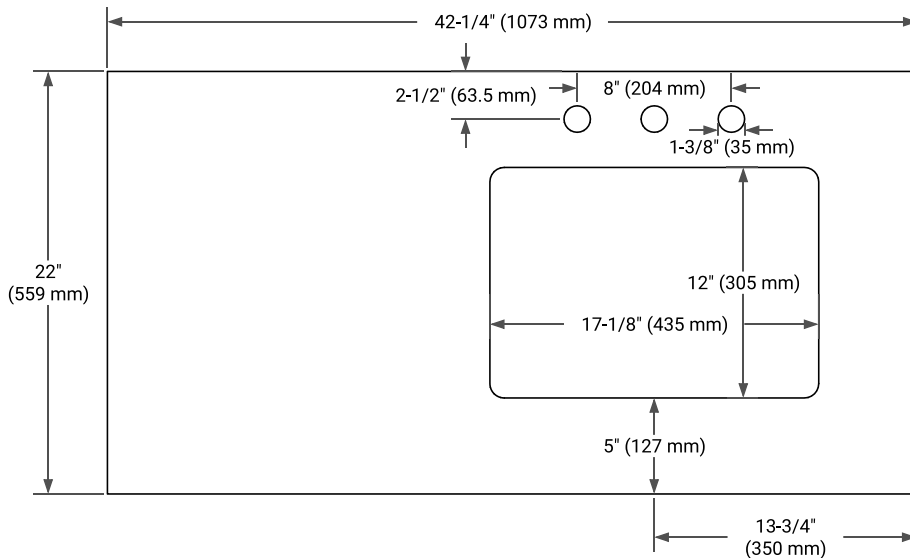

42" RIGHT OFFSET CABINET

BASE CABINET DIMENSIONS

42" W x 21.6" D x 34.5" H

FEATURES

- Solid wood frame & plywood panels
- Dovetail drawers and joints
- Soft closing doors & drawers

HARDWARE FINISHES*

Brushed Nickel Satin Brass Matte Black Polished Chrome

42" RIGHT RECTANGLE SINK COUNTERTOP WITH 1.5 IN. THICKNESS

OVERALL DIMENSIONS

42.25" W x 22" D x 1.5" H

COUNTERTOP OPTIONS

Carrara White Quartz

FEATURES

- Solid countertop with mitered edges & seams
- Undermount white rectangular sink
- Pre-drilled for 8" widespread faucet

INCLUDED

- Countertop
- Matching Backsplash
- Rectangle Sink

COUNTERTOP PLAN VIEW

EDGE SIDE VIEW

THREE DIMENSIONAL COUNTERTOP VIEW