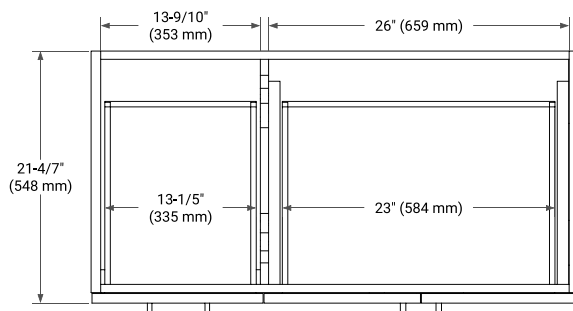

42" RIGHT OFFSET CABINET

BASE CABINET DIMENSIONS

42" W x 21.6" D x 34.5" H

FEATURES

- Solid wood frame & plywood panels
- Dovetail drawers and joints
- Soft closing doors & drawers

HARDWARE FINISHES*

Brushed Nickel Satin Brass Matte Black Polished Chrome

42" RIGHT RECTANGLE SINK COUNTERTOP WITH 1.5 IN. THICKNESS

OVERALL DIMENSIONS

42.25" W x 22" D x 1.5" H

COUNTERTOP OPTIONS

Carrara White Quartz

FEATURES

- Solid countertop with mitered edges & seams
- Undermount white rectangular sink
- Pre-drilled for 8" widespread faucet

INCLUDED

- Countertop
- Matching Backsplash
- Rectangle Sink

COUNTERTOP PLAN VIEW

EDGE SIDE VIEW

THREE DIMENSIONAL COUNTERTOP VIEW