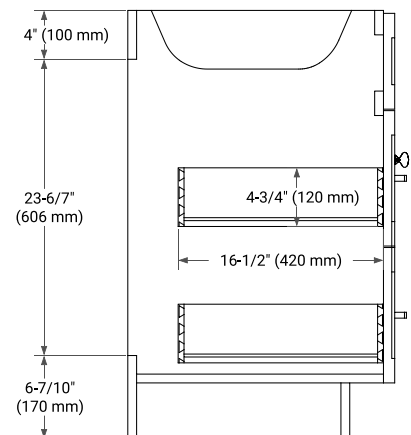

60" SINGLE SINK BASE CABINET

BASE CABINET DIMENSIONS

60" W x 21.5" D x 34.5" H

FEATURES

- Solid wood frame & plywood panels
- Dovetail drawers and joints
- Soft closing doors & drawers

HARDWARE FINISHES*

Brushed Nickel Satin Brass Matte Black Polished Chrome

PLAN VIEW

60" SINGLE OVAL SINK COUNTERTOP WITH 1.5 IN. THICKNESS

OVERALL DIMENSIONS

60.25" W x 22" D x 1.5" H

COUNTERTOP OPTIONS

Carrara White Quartz

FEATURES

- Solid countertop with mitered edges & seams
- Undermount white oval sink
- Pre-drilled for 8" widespread faucet

INCLUDED

- Countertop
- Matching Backsplash
- Oval Sink

COUNTERTOP PLAN VIEW

EDGE SIDE VIEW

THREE DIMENSIONAL COUNTERTOP VIEW