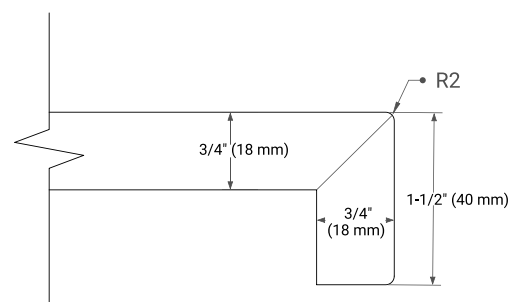

PLAN VIEW

60" SINGLE OVAL SINK COUNTERTOP WITH 1.5 IN. THICKNESS

OVERALL DIMENSIONS

60.25" W x 22" D x 1.5" H

COUNTERTOP OPTIONS

Carrara White Quartz

FEATURES

- Solid countertop with mitered edges & seams
- Undermount white oval sink
- Pre-drilled for 8" widespread faucet

INCLUDED

- Countertop
- Matching Backsplash
- Oval Sink

COUNTERTOP PLAN VIEW

EDGE SIDE VIEW

THREE DIMENSIONAL COUNTERTOP VIEW