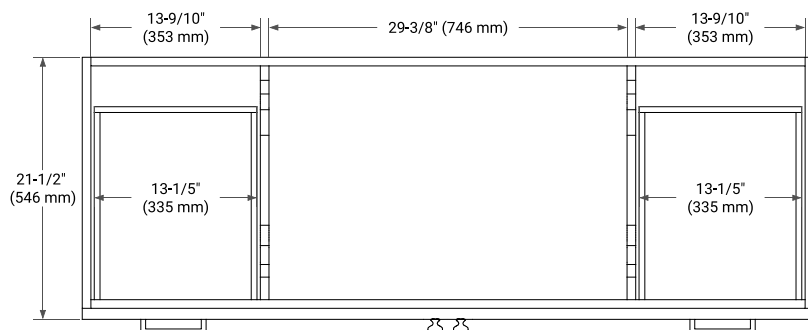

60" SINGLE SINK BASE CABINET

BASE CABINET DIMENSIONS

60" W x 21.5" D x 34.5" H

FEATURES

- Solid wood frame & plywood panels
- Dovetail drawers and joints
- Soft closing doors & drawers

HARDWARE FINISHES*

Brushed Nickel Satin Brass Matte Black Polished Chrome

PLAN VIEW

60" SINGLE OVAL SINK COUNTERTOP WITH 1.5 IN. THICKNESS

OVERALL DIMENSIONS

60.25" W x 22" D x 1.5" H

COUNTERTOP OPTIONS

Carrara White Quartz

FEATURES

- Solid countertop with mitered edges & seams
- Undermount white oval sink
- Pre-drilled for 8" widespread faucet

INCLUDED

- Countertop
- Matching Backsplash
- Oval Sink

COUNTERTOP PLAN VIEW

EDGE SIDE VIEW

THREE DIMENSIONAL COUNTERTOP VIEW