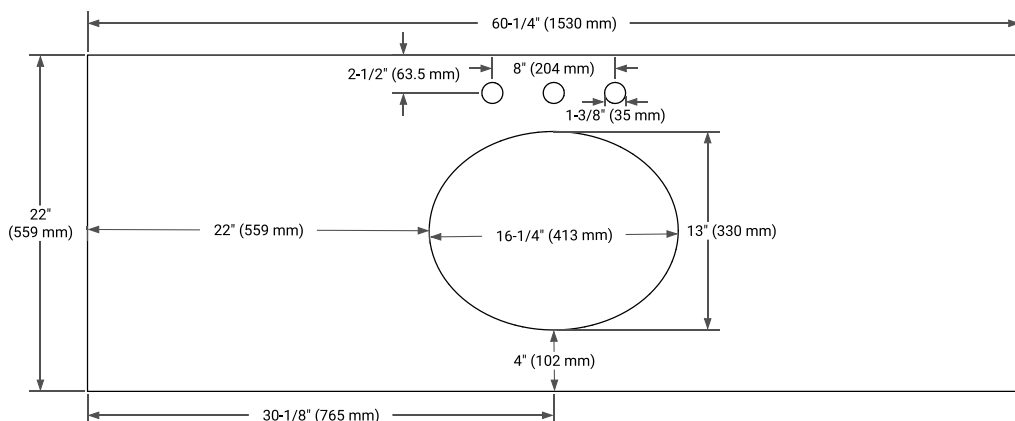

60" SINGLE SINK BASE CABINET

BASE CABINET DIMENSIONS

60" W x 21.5" D x 34.5" H

FEATURES

- Solid wood frame & plywood panels
- Dovetail drawers and joints
- Soft closing doors & drawers

HARDWARE FINISHES*

Brushed Nickel Satin Brass Matte Black Polished Chrome

PLAN VIEW

60" SINGLE OVAL SINK COUNTERTOP WITH 1.5 IN. THICKNESS

OVERALL DIMENSIONS

60.25" W x 22" D x 1.5" H

COUNTERTOP OPTIONS

Carrara White Quartz

FEATURES

- Solid countertop with mitered edges & seams
- Undermount white oval sink
- Pre-drilled for 8" widespread faucet

INCLUDED

- Countertop
- Matching Backsplash
- Oval Sink

COUNTERTOP PLAN VIEW

EDGE SIDE VIEW

THREE DIMENSIONAL COUNTERTOP VIEW