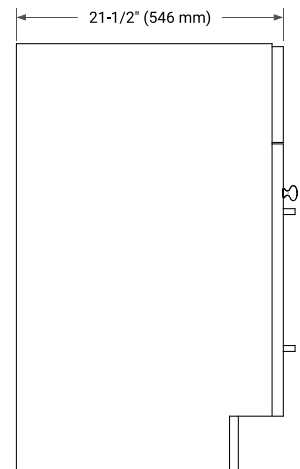

60" SINGLE SINK BASE CABINET

BASE CABINET DIMENSIONS

60" W x 21.5" D x 34.5" H

FEATURES

- Solid wood frame & plywood panels
- Dovetail drawers and joints
- Soft closing doors & drawers

HARDWARE FINISHES*

Brushed Nickel Satin Brass Matte Black Polished Chrome

PLAN VIEW

60" SINGLE OVAL SINK COUNTERTOP WITH 1.5 IN. THICKNESS

OVERALL DIMENSIONS

60.25" W x 22" D x 1.5" H

COUNTERTOP OPTIONS

Carrara White Quartz

FEATURES

- Solid countertop with mitered edges & seams
- Undermount white oval sink
- Pre-drilled for 8" widespread faucet

INCLUDED

- Countertop
- Matching Backsplash
- Oval Sink

COUNTERTOP PLAN VIEW

EDGE SIDE VIEW

THREE DIMENSIONAL COUNTERTOP VIEW