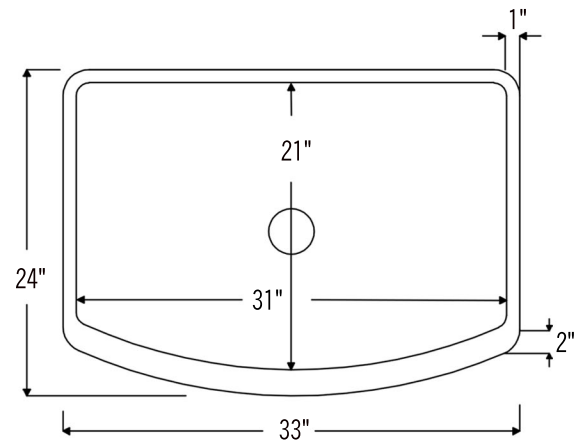

PACKAGE INCLUDES THE FOLLOWING ITEMS:

- * 33" Hammered Copper Kitchen Rounded Apron Single Basin Sink (Model# KASRDB33249)
- * 3.5" Garbage Disposal Drain w/ Basket / ORB Finish (Model# D-130ORB)
- * Oil Rubbed Bronze Installation Silicone (Model# C900-ORB)
- * Copper Sink Wax (Model# W900-WAX)

* ORB: Oil Rubbed Bronze

SINK DETAILS (Model# KASRDB33249)

- * 33" Hammered Copper Kitchen Rounded Apron Single Basin Sink
- * Color: Oil Rubbed Bronze
- * Outer Dimension: 33" x 24" x 9"
- * Inner Dimension: 31" x 21" x 9"
- * Rim: Left, Back, Right - 1" / Front - 2"
- * Drain Opening: 3.5" Standard
- * Material Gauge: 14
- * CODE / STANDARD COMPLIANCE: IAPMO / cUPC LISTED

* ORB: Oil Rubbed Bronze

DRAIN DETAILS (Model# D-130ORB)

- * 3.5" Deluxe Garbage Disposal Drain w/ Basket
- * Color: Oil Rubbed Bronze
- * Outer Dimension: 4.5" x 2.25"
- * Inner Dimension: 3.5"
- * Installation Type: Insinkerator Brand Compatible
- * Material: Brass
- * Prop 65 Compliant

SILICONE DETAILS (Model# C900-ORB)

- * Neutral Cure Installation Silicone
- * Size: 4.7 OZ
- * Matches a Variety of Different Styled Sinks and Drains

COPPER SINK WAX DETAILS (Model# W900-WAX)

- * Copper Sink Wax Protectant
- * Made from Natural Bee's Wax
- * No Wax Build Up Ever!
- * Hard Water Protection
- * Works great on a variety of different surfaces: