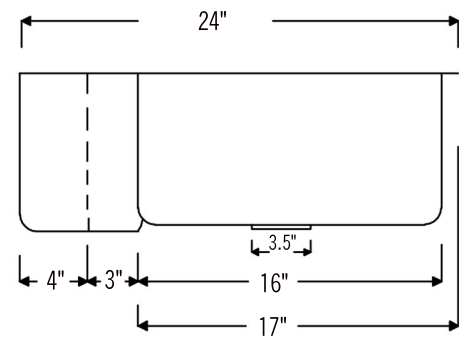

PACKAGE INCLUDES THE FOLLOWING ITEMS:

- * 33" Hammered Copper Kitchen Rounded Apron Single Basin Sink (Model# KASRDB33249)
- * 3.5" Garbage Disposal Drain w/ Basket / ORB Finish (Model# D-130ORB)
- * Oil Rubbed Bronze Installation Silicone (Model# C900-ORB)
- * Copper Sink Wax (Model# W900-WAX)

* ORB: Oil Rubbed Bronze

SINK DETAILS (Model# KASRDB33249)

- * 33" Hammered Copper Kitchen Rounded Apron Single Basin Sink
- * Color: Oil Rubbed Bronze
- * Outer Dimension: 33" x 24" x 9"
- * Inner Dimension: 31" x 21" x 9"
- * Rim: Left, Back, Right - 1" / Front - 2"
- * Drain Opening: 3.5" Standard
- * Material Gauge: 14
- * CODE / STANDARD COMPLIANCE: IAPMO / cUPC LISTED

* ORB: Oil Rubbed Bronze

DRAIN DETAILS (Model# D-130ORB)

- * 3.5" Deluxe Garbage Disposal Drain w/ Basket
- * Color: Oil Rubbed Bronze
- * Outer Dimension: 4.5" x 2.25"
- * Inner Dimension: 3.5"
- * Installation Type: Insinkerator Brand Compatible
- * Material: Brass
- * Prop 65 Compliant