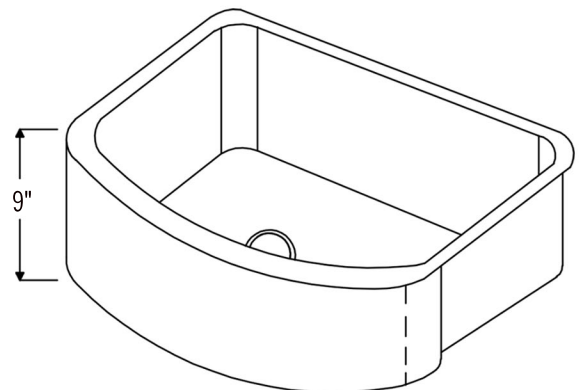

PACKAGE INCLUDES THE FOLLOWING ITEMS:

- * 33" Hammered Copper Kitchen Rounded Apron Single Basin Sink (Model# KASRDB33249)
- * 3.5" Garbage Disposal Drain w/ Basket / ORB Finish (Model# D-130ORB)
- * Oil Rubbed Bronze Installation Silicone (Model# C900-ORB)
- * Copper Sink Wax (Model# W900-WAX)

* ORB: Oil Rubbed Bronze

SINK DETAILS (Model# KASRDB33249)

- * 33" Hammered Copper Kitchen Rounded Apron Single Basin Sink
- * Color: Oil Rubbed Bronze
- * Outer Dimension: 33" x 24" x 9"
- * Inner Dimension: 31" x 21" x 9"
- * Rim: Left, Back, Right - 1" / Front - 2"
- * Drain Opening: 3.5" Standard
- * Material Gauge: 14
- * CODE / STANDARD COMPLIANCE: IAPMO / cUPC LISTED

* ORB: Oil Rubbed Bronze

DRAIN DETAILS (Model# D-130ORB)

- * 3.5" Deluxe Garbage Disposal Drain w/ Basket
- * Color: Oil Rubbed Bronze
- * Outer Dimension: 4.5" x 2.25"
- * Inner Dimension: 3.5"
- * Installation Type: Insinkerator Brand Compatible
- * Material: Brass
- * Prop 65 Compliant