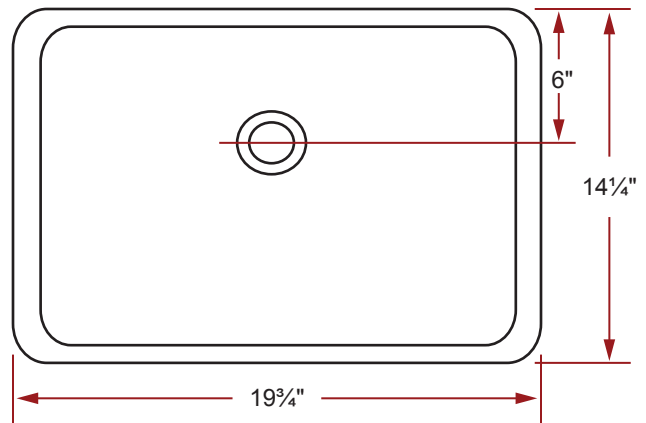

Item # 36447

RECTANGULAR PORCELAIN COUNTERTOP BATHROOM BASIN

19³/₄" x 14¹/₄" x 6"

DESIGN FEATURES

- Cast to ensure exceptional strength as well as long term durability.
- Forged from a proprietary blend of clays to create an ideal product for new homes or bathroom renovations.
- Unique, easy-to-clean coating helps to seal the sink against bacteria and microbes and provides a durable gloss finish.

PRODUCT SPECIFICATIONS

- Available in white.
- Rectangular bowl.
- Overflow located at rear of bowl.
- No ledge or faucet deck.
- Unfinished back.
- Drain hole: 1³/₄".
- Net sink weight: 27 lbs.
- Faucet and drain not included.
- 1 year limited manufacturer's warranty included.

SINK DIMENSIONS

- Diagrams not to scale.
- All measurements $\pm 1/4$ ".

This sink complies with CSA Standards

In keeping with our policy of continuing product improvement, Acri-Tec Industries Corp. reserves the right to change product specifications without notice.