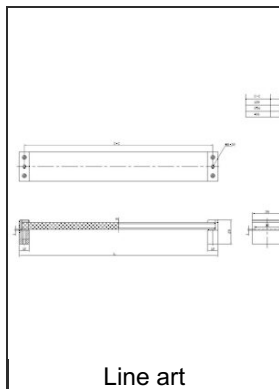

SUGGESTED PRODUCTS

NEW

Inspiration Board - 98853B

Product № 98853B

NEW

Inspiration Board - 98853B

Product № 98853B

Contemporary Acrylic and Metal Knob - 3993

Product № BP3993404014011

Value Board - 97SYRE

Product № 97SYRE

RELATED DOCUMENTS