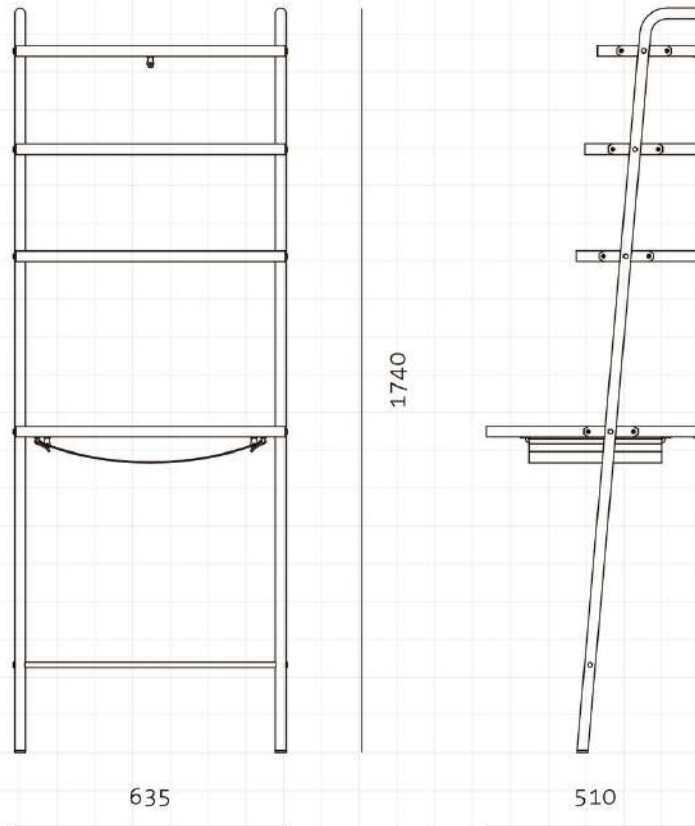

**Valet Desk Shelves**

**CODE**  
**DIMENSIONS**

VA-SF150  
W635 x D510 x H1740mm

**NET WEIGHT**  
**ENVIRONMENT**  
**MATERIALS**

18.4 kg  
Indoor  
Powder coated steel frame, brass plated stainless steel, veneer laminate shelves, leather  
\*Please refer to website or contact your local representative for complete material swatches.

**SHIPPING**

<b>Package</b>	Knock Down		
<b>Package Qty</b>	2 pcs/box		
<b>Packaging</b>	<b>Measurement (mm)</b>	<b>Volume (cbm)</b>	<b>Gross Weight (kg)</b>
<b>FCL</b>	W1875 x D275 x H95	0.05	6.52
	W695 x D575 x H195	0.08	15.41
<b>LCL/AIR</b>	W1895 x D295 x H190	0.11	13.02
	W715 x D595 x H290	0.12	20.36