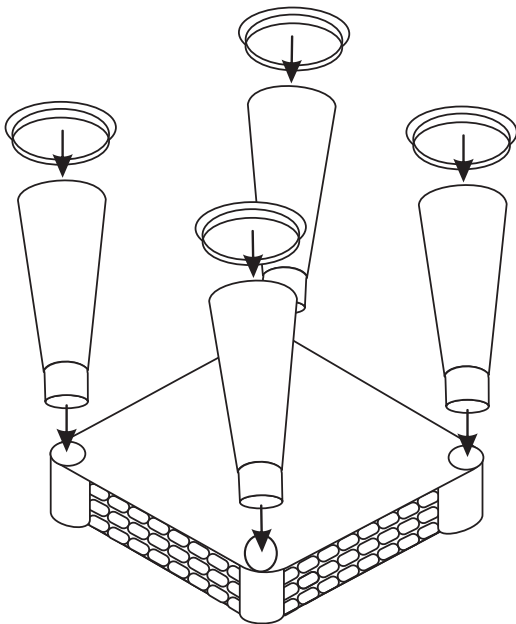

To assemble chairs

Push with force to ensure the legs and caps are fixed properly. The leg collar should sit firmly against the joint.

Please note the following information:

- A. During assembly children should be kept away from the product due to possible risk of injury.
- B. Do not use this item if any components are missing or damaged.
- C. No tools are required to assemble this product.
- D. **CARE INSTRUCTION:** Wash or clean with soap and warm water after.
- E. Suitable for both indoor and outdoor use.
- F. **IMPORTANT:** Retain these instructions for future reference.

To assemble table

Push with force to ensure the legs and caps are fixed properly.

Top fits snugly on to table base (complete with plug).

Plug for use with sand and water play.

Remove the plug to release the sand or water after use.