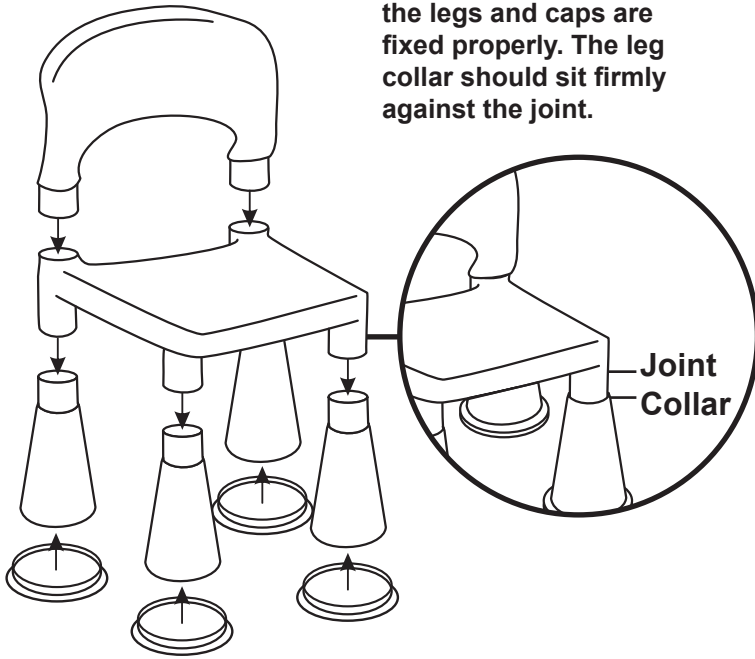

To assemble chairs

Push with force to ensure the legs and caps are fixed properly. The leg collar should sit firmly against the joint.

Please note the following information:

- A. During assembly children should be kept away from the product due to possible risk of injury.
- B. Do not use this item if any components are missing or damaged.
- C. No tools are required to assemble this product.
- D. **CARE INSTRUCTION:** Wash or clean with soap and warm water after.
- E. Suitable for both indoor and outdoor use.
- F. **IMPORTANT:** Retain these instructions for future reference.

To assemble table

Push with force to ensure the legs and caps are fixed properly.

Top fits snugly on to table base (complete with plug).

Plug for use with sand and water play.

Remove the plug to release the sand or water after use.