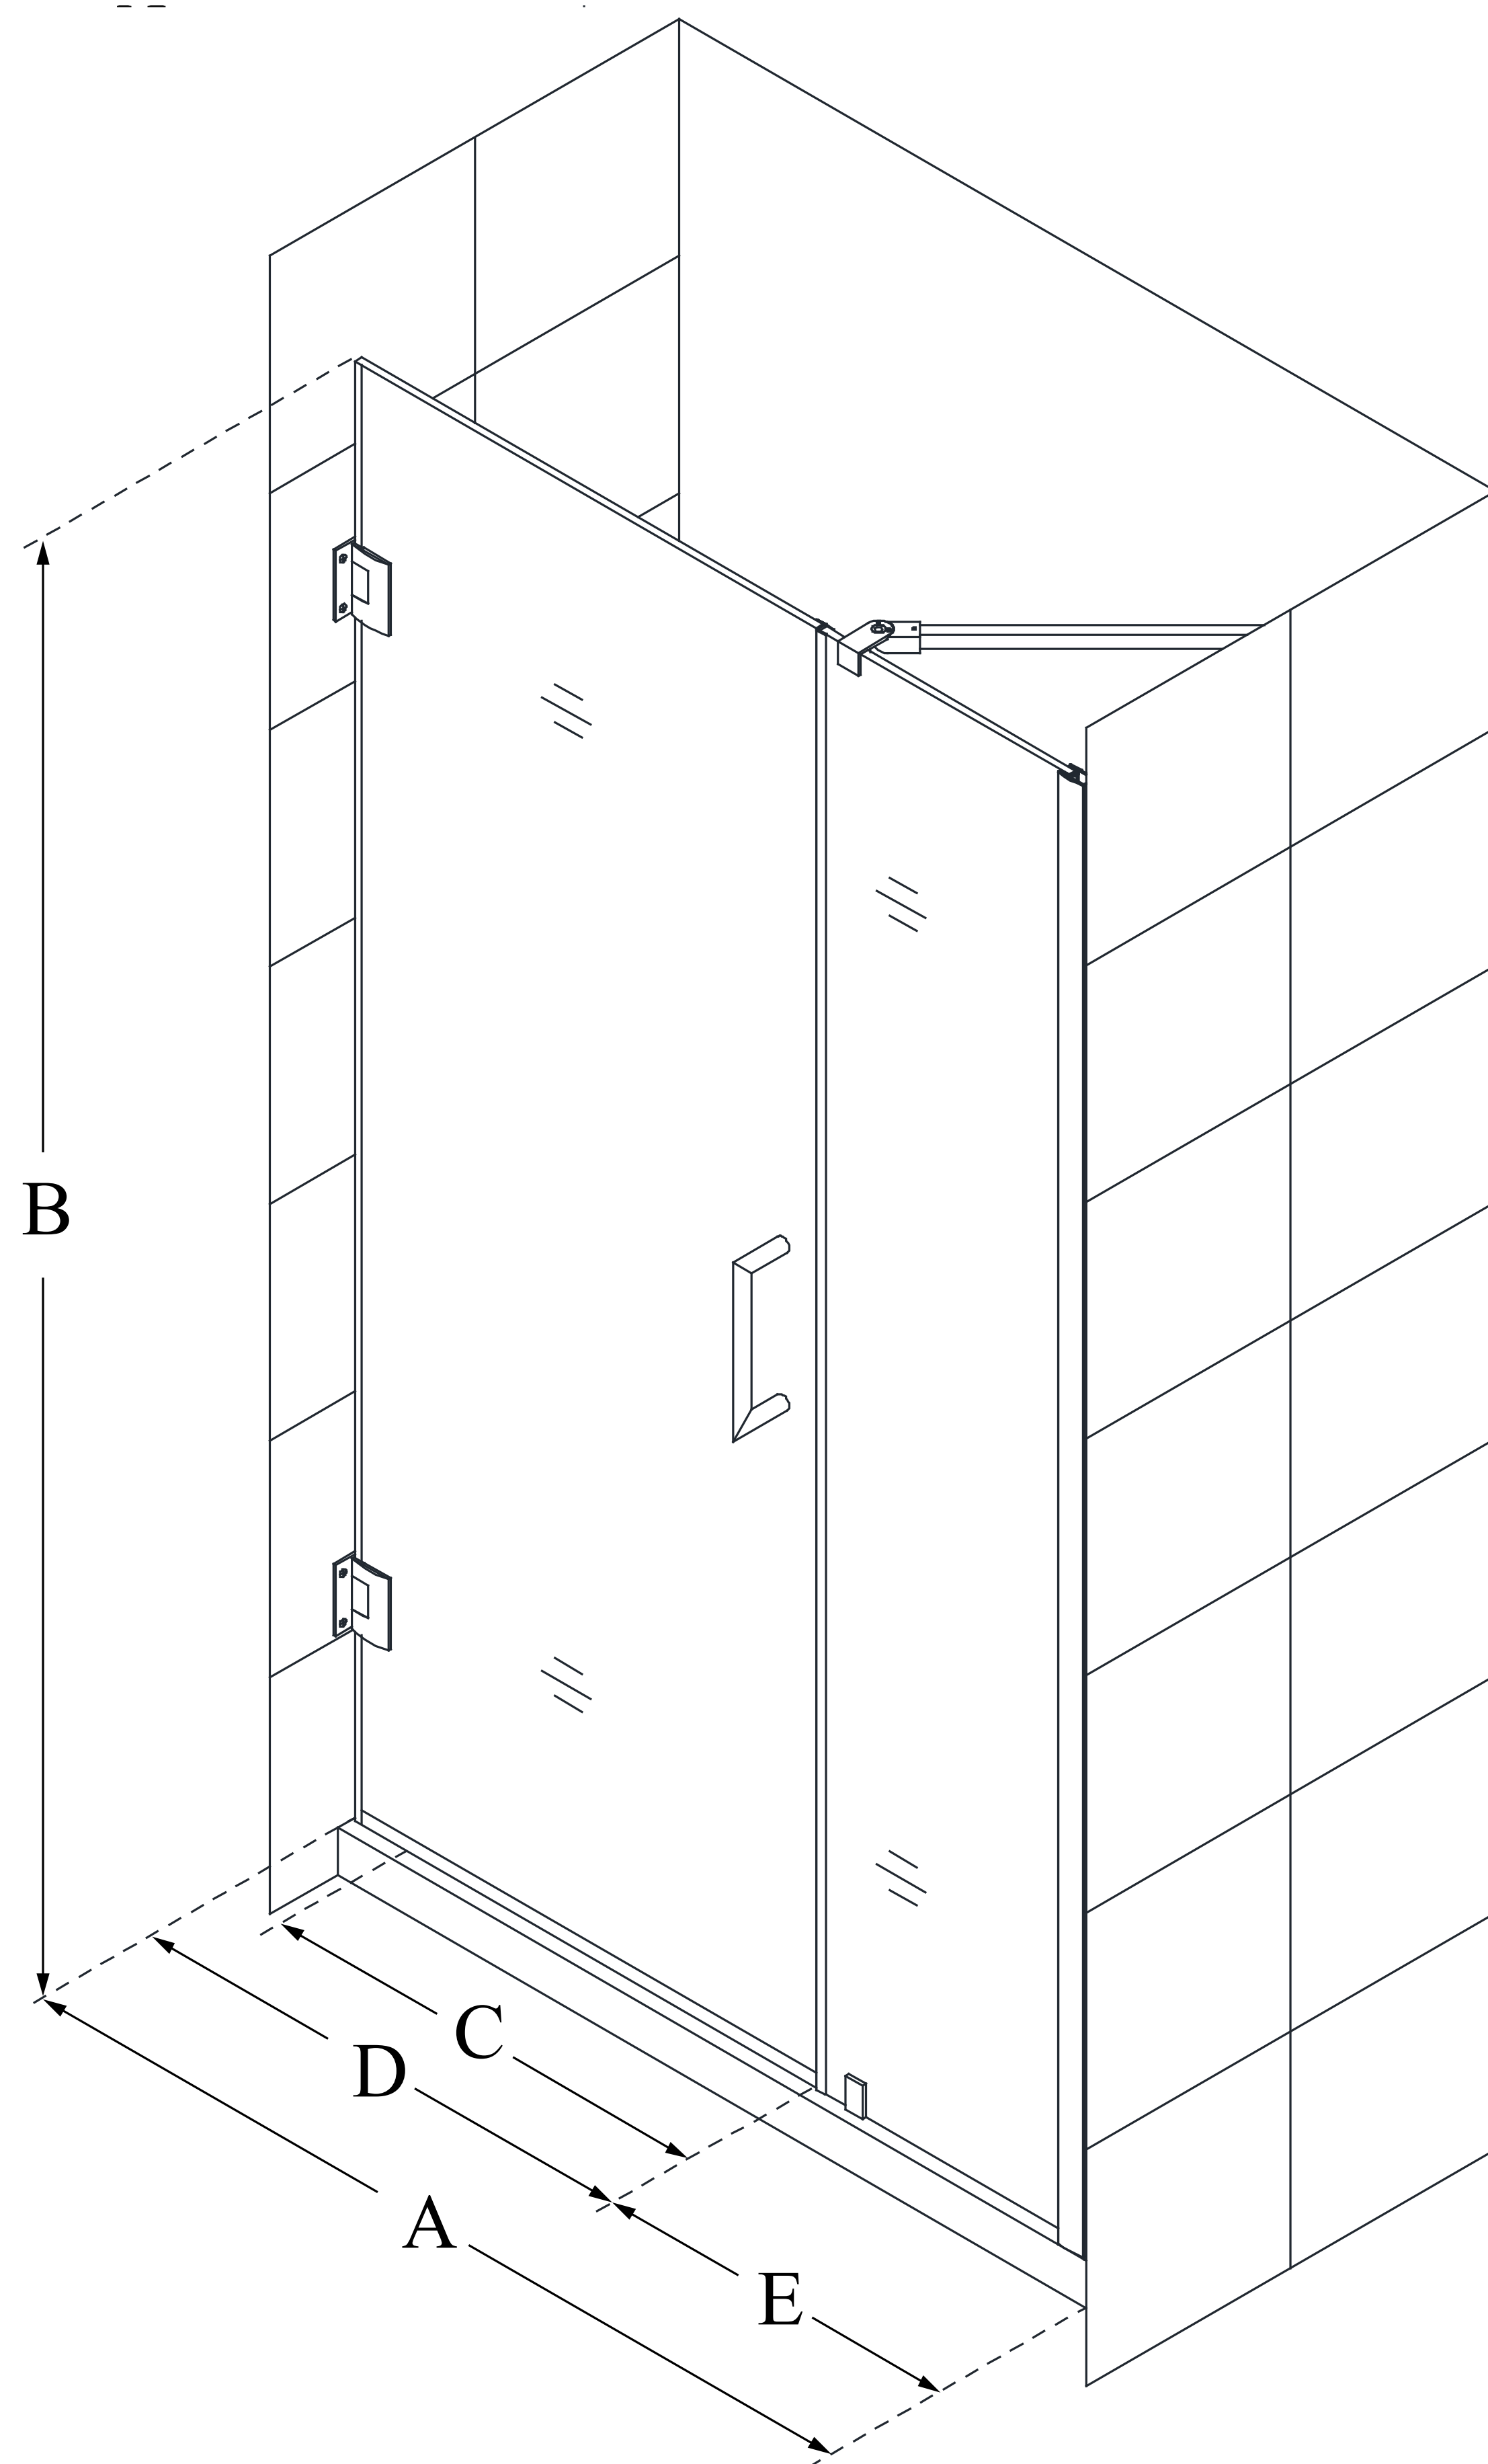

SHDR-20417210

UNIDOOR

DreamLine Unidoor 41-42" W x 72"
H Frameless Hinged Shower Door
with Support Arm, Clear Glass

SWING DOOR

CONFIGURATION DIMENSIONS:

A: 41 - 42"

MODEL WIDTH

B: 72"

MODEL HEIGHT

C: 28"

ACCESS WIDTH

D: 29"

DOOR WIDTH

E: 12"

INLINE PANEL WIDTH

DreamLine reserves the right to update or modify the hardware or materials pictured without prior notice for the purpose of product improvement and customer satisfaction.