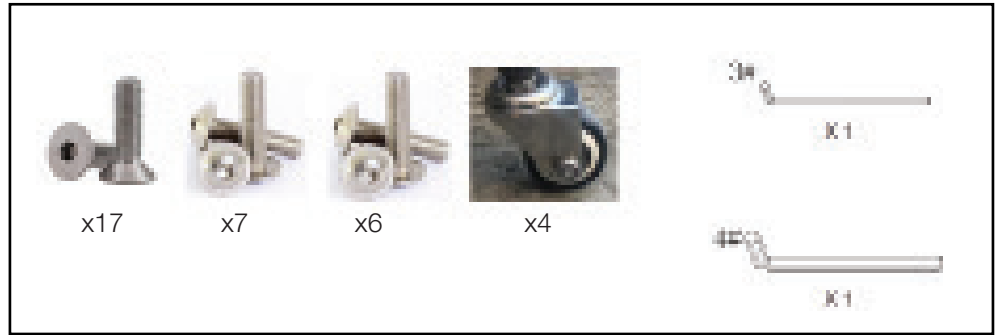

View Product

(3) included

Sunset Towel Valet Triple Unit

Height: 70"
Width: 73"
Depth: 25"
Unit Weight: 182 lbs

Product Specifications

Product Description	Reference Number	Color	UPC Code 014306	Pack Weight Each (lbs.)	Master Pack	Master Pack Volume (cu. ft)
Sunset Towel Valet Triple	UT174599	Cognac/Fusion Bz	942605	266.00	1	34.06
	UT174288	Solid Gray/Vol Blk	942612	266.00	1	34.06
	UT174289	Solid Gray/Plat Gray	942636	266.00	1	34.06
	UT036288	Madras Blue/Vol Blk	942629	266.00	1	34.06
	UT036096	Madras Blue/Glacier Wh	942643	266.00	1	34.06

Sunset Towel Valet Triple Unit

Spare Parts

Door Handle USSP0359-USSP0362

Hardware Kit USSP0308

*This product requires three hardware kits

x1

Laundry Cart w/ bag USSP0346

Laundry Bag Only USSP0309