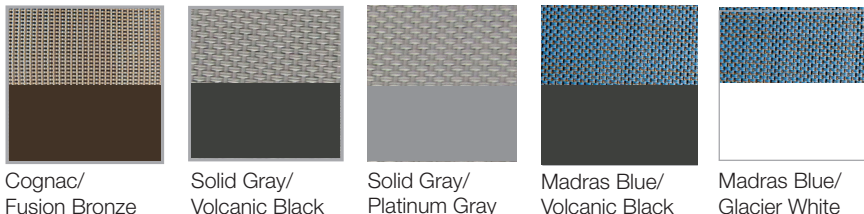

View Product

(3) included

Sunset Towel Valet Triple Unit

Height: 70"
Width: 73"
Depth: 25"
Unit Weight: 182 lbs

Product Specifications

Product Description	Reference Number	Color	UPC Code 014306	Pack Weight Each (lbs.)	Master Pack	Master Pack Volume (cu. ft)
Sunset Towel Valet Triple	UT174599	Cognac/Fusion Bz	942605	266.00	1	34.06
	UT174288	Solid Gray/Vol Blk	942612	266.00	1	34.06
	UT174289	Solid Gray/Plat Gray	942636	266.00	1	34.06
	UT036288	Madras Blue/Vol Blk	942629	266.00	1	34.06
	UT036096	Madras Blue/Glacier Wh	942643	266.00	1	34.06

The Sunset Towel Valet is a beautiful solution to keep your pool, spa and gym areas clean and tidy. Crafted of aluminum with textilene inserts, it is easy to assemble and built to last.

The Towel Valet is available in single, double and triple unit configurations.