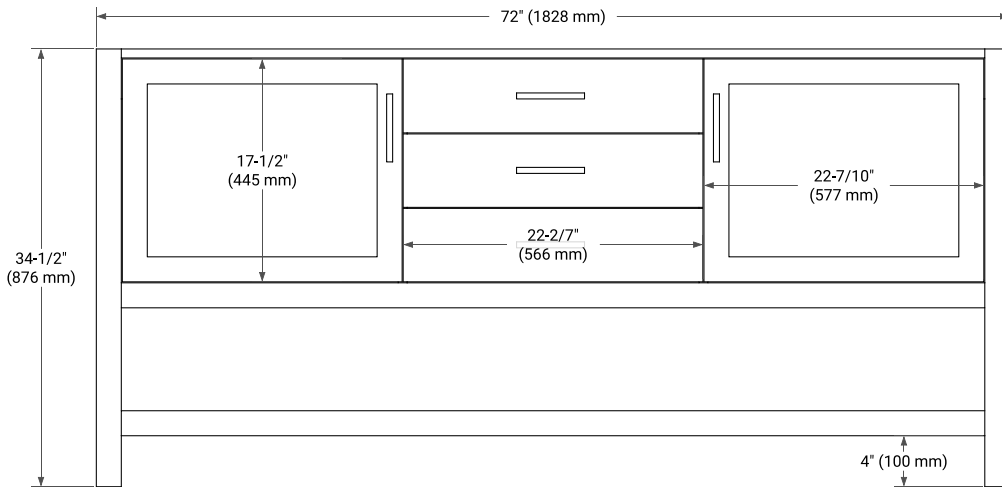

72" DOUBLE SINK BASE CABINET

BASE CABINET DIMENSIONS

72" W x 21.5" D x 34.5" H

FEATURES

- Solid wood frame & plywood panels
- Dovetail drawers and joints
- Soft closing doors & drawers

HARDWARE FINISHES*

Brushed Nickel   Satin Brass   Matte Black   Polished Chrome

*Hardware comes preinstalled with the illustrated option. Other finishes are available on our online store if you prefer a different one.

AVAILABLE COLORS

White   Grey   Midnight Blue

FRONT VIEW

SIDE VIEW

PLAN VIEW