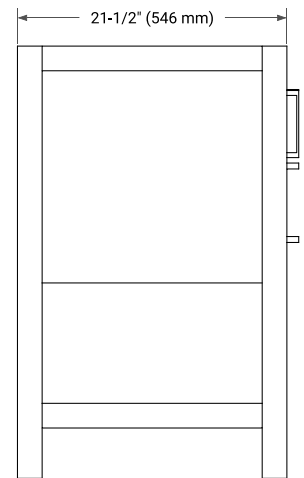

72" DOUBLE SINK BASE CABINET

BASE CABINET DIMENSIONS

72" W x 21.5" D x 34.5" H

FEATURES

- Solid wood frame & plywood panels
- Dovetail drawers and joints
- Soft closing doors & drawers

HARDWARE FINISHES*

Brushed Nickel   Satin Brass   Matte Black   Polished Chrome

*Hardware comes preinstalled with the illustrated option. Other finishes are available on our online store if you prefer a different one.

AVAILABLE COLORS

White   Grey   Midnight Blue

FRONT VIEW

SIDE VIEW

PLAN VIEW