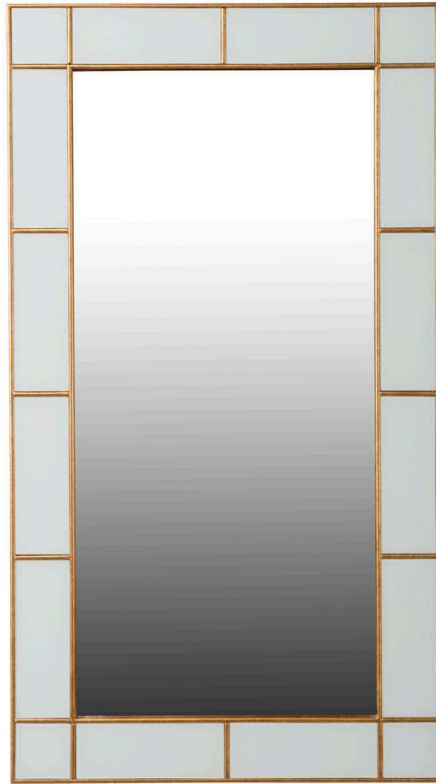

WILDWOOD CHELSEA HOUSE

385879 • Herman Hesse Mirror

54h x 30w x 1.25d
Wood/Glass/Mirror
Gold Leaf/Gray/Clear

Elegant with an understated feel, the Herman Hesse Mirror is an antiqued wooden frame with reversed painted glass in a creamy white finish. This offering is a perfect solution to hang above a dresser or console. Designed by Lisa Kahn.