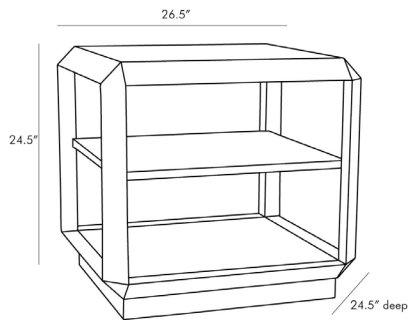

ARTERIOS

DANI SIDE TABLE

5604
H: 24.5 IN, W: 26.5 IN, D: 24.5 IN
Ebony
Contract Suitable As Is

A contemporary design constructed with natural materials the Dani finds balance in style and function. Walnut in an ebony finish is crafted in an angular fashion inspired by the many facets of emerald cut stones. The open form plays on the symmetry of its geometric arrangement creating a striking visual aesthetic that is sure to catch one's eye. This three-shelf structure is the perfect platform for curated collections of objets d'art.

APPEARANCE

Material	Walnut Wood
Finish	Ebony
Top Coat/Sealant	false

DIMENSIONS

Foot Print	W: 20 IN, D: 20 IN
Table Top	W: 22 IN, D: 20 IN

SHIPPING

Shipping Requirements	TruckShip
Product Weight	52.5 LBS
Gross Weight 1	85 LBS
Shipping Box 1	H: 29.2 IN, L: 29.2 IN, W: 28.8 IN