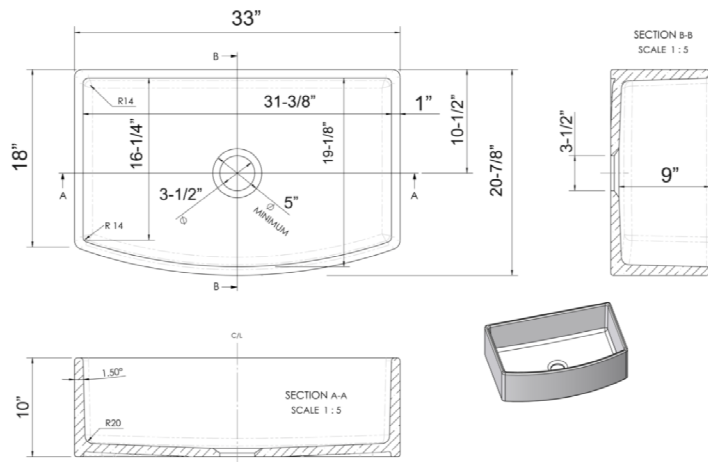

GHERDY 33" CURVED FIRECLAY KITCHEN SINK

Cat. No
FSSB1008-WH

Features:

- ▶ Constructed of fine fireclay for beauty and durability
- ▶ Curved front
- ▶ Accommodates 3-1/2" drain
- ▶ Rim is 7/8"
- ▶ Center drain
- ▶ Finished on all sides

Finish:

WH White

W: 33"
D: 18", 20-7/8" to curve
H: 10"

***Please do NOT cut hole without
template or actual product.**

Interior Dimensions:

Basin Interior: 31-3/8" W x 19-1/8" D
Interior base: 30-1/4" L x 15-3/4" edge, 18-1/2" center
Basin Depth: 9"

Dimensions of fixture are nominal and may vary within the range of tolerances established by ANSI Standard A112.19.2. Dimensions and specifications subject to change without notice.