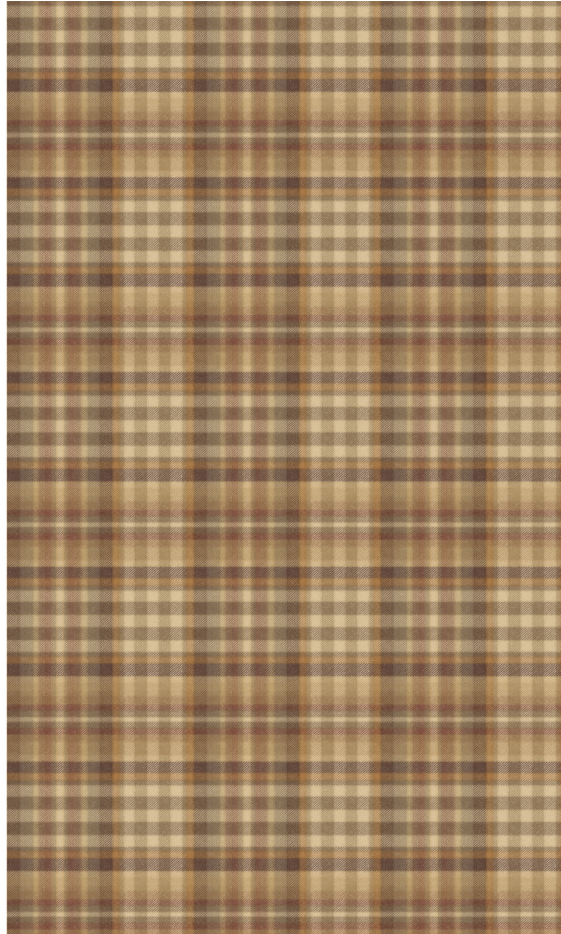

**Nevis - Woodsmoke**

SKU: FG119.A15.0

LEEJOFA

SKU: **FG119.A15.0**

Collection: **Country Walk Wallpapers**

Note: **Priced And Sold By The 10 Meter Roll**

Width: **70 cm (27.56 in)**

Wallcovering Area: **7.00 Square Meter**

Brand: **Mulberry**

Railroaded: **No**

Composition: **Non Woven - 100%**

Vertical Repeat: **24 cm (9.45 in)**