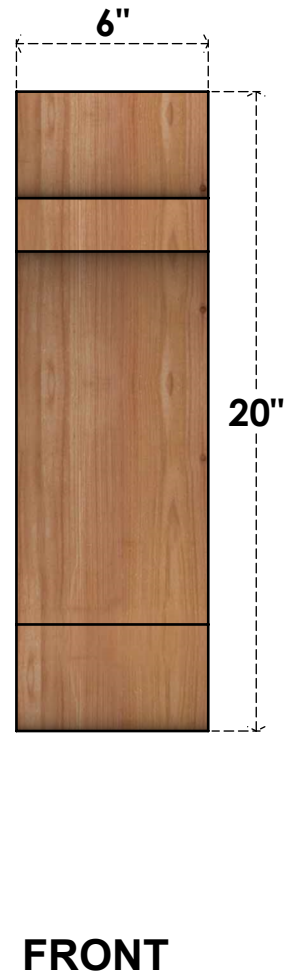

BRC06X08X20OLY00RWR

6"W X 8"D X 20"H OLYMPIC ROUGH SAWN BRACE, WESTERN RED CEDAR

EKENA MILLWORK
 2300 WEST MAIN ST.
 CLARKSVILLE, TX 75426
 TOLL FREE: 866-607-0453
 WWW.EKENAMILLWORK.COM

NOTES

1. INSTALLATION TO BE COMPLETED IN ACCORDANCE WITH MANUFACTURER'S SPECIFICATIONS.
2. DRAWING MAY NOT BE TO SCALE
3. THIS DRAWING IS INTENDED FOR DESIGN AND PLANNING PURPOSES ONLY.
4. ALL INFORMATION CONTAINED HEREIN WAS CURRENT AT THE TIME OF DEVELOPMENT BUT MUST BE REVIEWED AND APPROVED BY THE PRODUCT MANUFACTURER TO BE CONSIDERED ACCURATE.
5. PRODUCTS ARE NOT KILN DRIED. THIS ITEM IS UNIQUE AND WILL CONTAIN THE NATURAL VARIATIONS THAT THE WOOD SPECIES OFFERS. THIS MAY RESULT IN VARIATIONS UP TO 1/4"