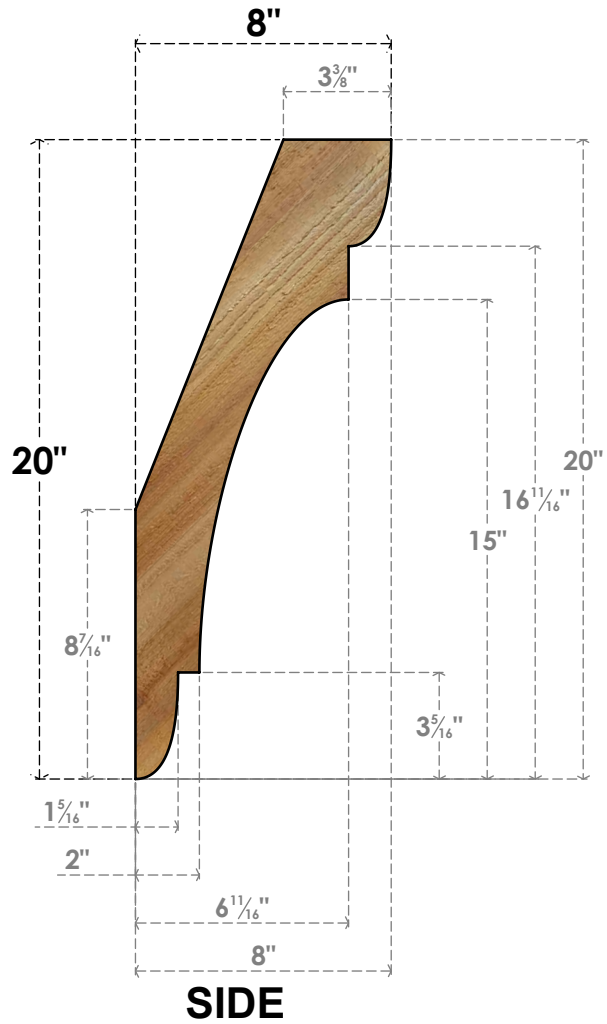

BRC06X08X20OLY00RWR

6"W X 8"D X 20"H OLYMPIC ROUGH SAWN BRACE, WESTERN RED CEDAR

EKENA MILLWORK
 2300 WEST MAIN ST.
 CLARKSVILLE, TX 75426
 TOLL FREE: 866-607-0453
 WWW.EKENAMILLWORK.COM

NOTES

1. INSTALLATION TO BE COMPLETED IN ACCORDANCE WITH MANUFACTURER'S SPECIFICATIONS.
2. DRAWING MAY NOT BE TO SCALE
3. THIS DRAWING IS INTENDED FOR DESIGN AND PLANNING PURPOSES ONLY.
4. ALL INFORMATION CONTAINED HEREIN WAS CURRENT AT THE TIME OF DEVELOPMENT BUT MUST BE REVIEWED AND APPROVED BY THE PRODUCT MANUFACTURER TO BE CONSIDERED ACCURATE.
5. PRODUCTS ARE NOT KILN DRIED. THIS ITEM IS UNIQUE AND WILL CONTAIN THE NATURAL VARIATIONS THAT THE WOOD SPECIES OFFERS. THIS MAY RESULT IN VARIATIONS UP TO 1/4"