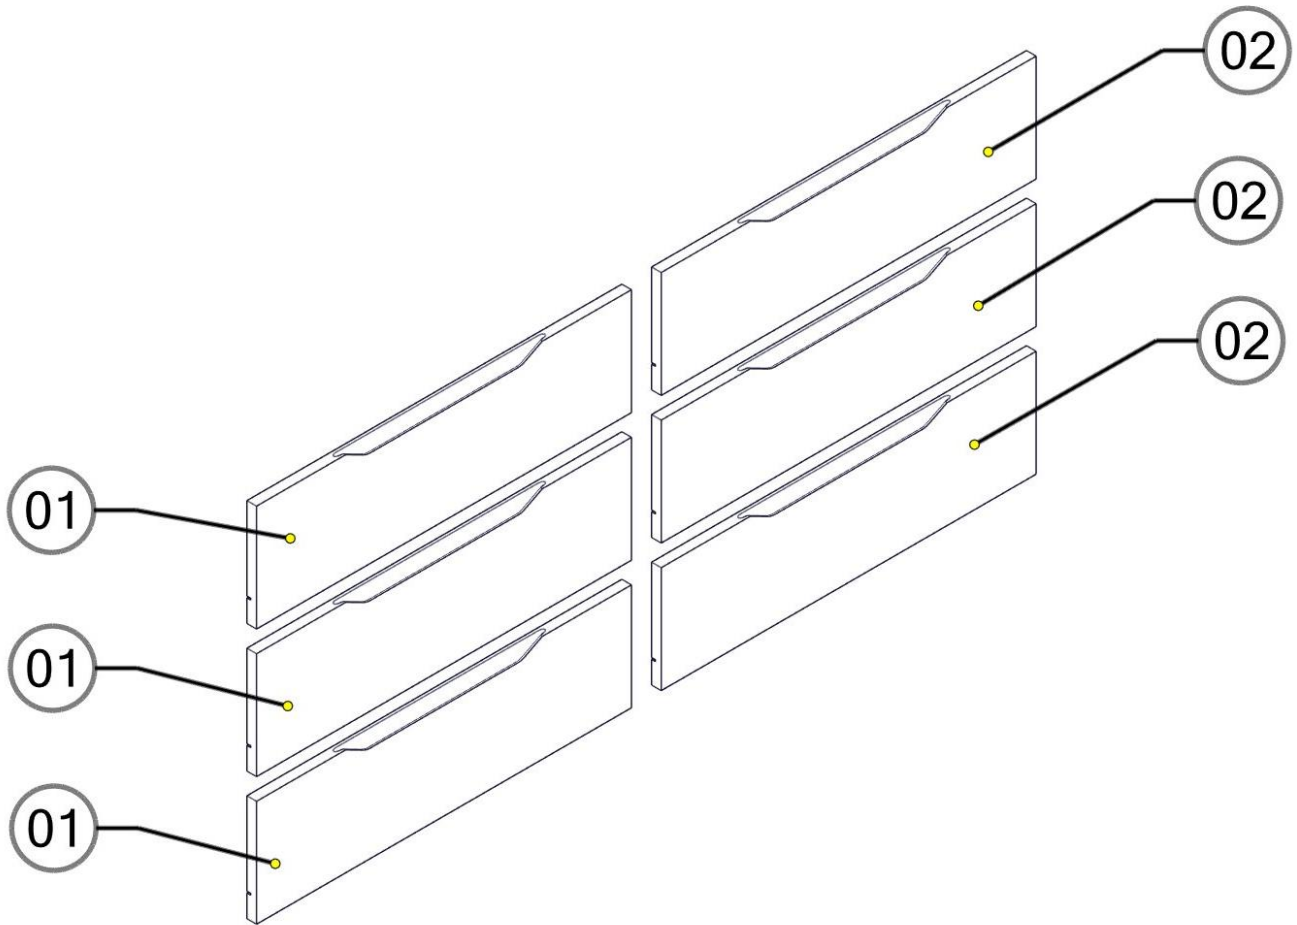

1 CS@K1intlgrp.com or Toll-free 1-877-250-2820

To Remove the printed number, apply a small amount of Glass Cleaner or Hand sanitizer and wipe with a paper towel.

PARTS IDENTIFICATION

QTD.	CÓDIGO / CODE	DESCRIÇÃO (Internal production data)	DESCRIPTION	C x L x E	L x W x T
3	01	FRENTE DE GAVETA	DRAWER FRONT	701 x 199 x 18 mm	27.60 x 7.83 x 0.71 in
3	02	FRENTE DE GAVETA	DRAWER FRONT	701 x 199 x 18 mm	27.60 x 7.83 x 0.71 in

ATTENTION

The accessories for fixing the drawer fronts are located with the other accessories in the furniture's body volume.